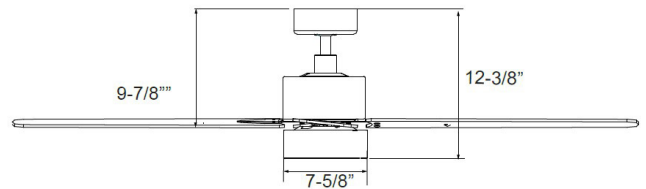

## Aldea IX - 5-Blade, 52" Sweep, Wet Listed Fan

Shown: 1069WW-WW

#### Dimensions

12-3/8"	7-5/8"	9-7/8"
Height (lowest point)	Width (housing)	Height (top of blade)