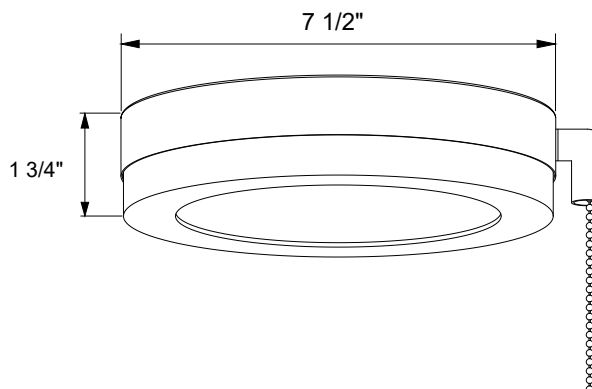

1RP69LED

120V

| | | |
|--------------|--|------|
| Catalog #: | | Type |
| Project: | | Date |
| Prepared by: | | |

LED Ceiling Fan Light Kit, Wet Location Listed

DESCRIPTION

The 1RP69LED Wet Location Listed ceiling fan light kit can be added to a number of different RP Lighting + Fans wet listed ceiling fans for a complete solution for outdoor applications. This light kit can be controlled via the standard pull chain or there are remote or wall control options for the ceiling fan and light together.

DESIGN FEATURES

Construction

- Durable Aluminum Frame
- Acrylic lens to diffuse glare

Electrical

- 120V-60Hz
- 50,000 hour projected life
- 12W | 700 lms (delivered) | 3000K | 90 CRI | Dimmable Triac or ELV, 10-100%
- 120° beam angle

Dimensions

- 1-3/4" H x 7-5/8" W

Wet Listed Ceiling Fans (sold separately)

- 1015W
- 1016W
- 1037
- 1067
- 1069
- 1069
- 1070W
- 1080W

Controls

- Pull Chain Standard
- Optional Remote Control (sold separately; indoor use only) RC-10
- Optional Wall Control (sold separately; indoor use only) WC-8 | WC-16