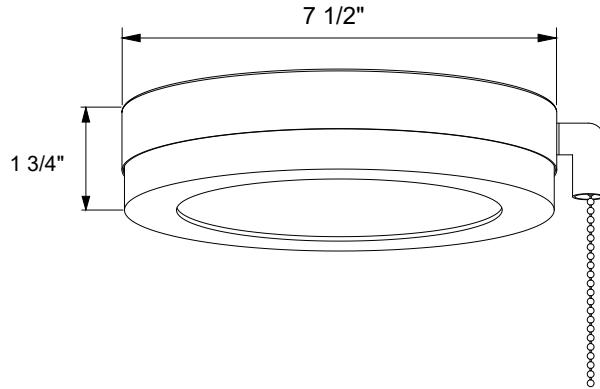

1RP69LED

120V

Catalog #:		Type
Project:		Date
Prepared by:		

LED Ceiling Fan Light Kit, Wet Location Listed

LED Ceiling Fan Light Kit

DESCRIPTION

The 1RP69LED Wet Location Listed ceiling fan light kit can be added to a number of different RP Lighting + Fans wet listed ceiling fans for a complete solution for outdoor applications. This light kit can be controlled via the standard pull chain or there are remote or wall control options for the ceiling fan and light together.

DESIGN FEATURES

Construction

- Durable Aluminum Frame
- Acrylic lens to diffuse glare

Electrical

- 120V-60Hz
- 50,000 hour projected life
- 12W | 700 lms (delivered) | 3000K | 90 CRI | Dimmable
- 120° beam angle

Dimensions

- 1-3/4" H x 7-5/8" W

Wet Listed Ceiling Fans (sold separately)

- 1015W
- 1016W
- 1067
- 1069
- 1069
- 1070W
- 1080W

Controls

- Pull Chain Standard
- Optional Remote Control (sold separately; indoor use only) RC-10
- Optional Wall Control (sold separately; indoor use only) WC-8 | WC-16