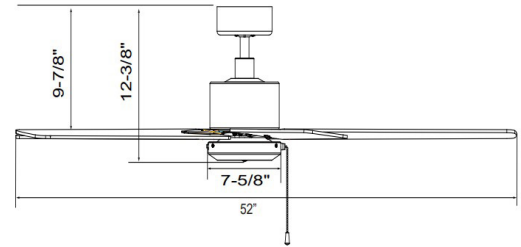

1067

120V

Catalog #:		Type
Project:		Date
Prepared by:		

Aldea VII - 3-Blade, 52" Sweep, AC Motor, Wet Listed Fan

DESCRIPTION

The Aldea VII ceiling fan is wet listed and is great for outdoor applications. You can control with the simple pull chain that comes standard or choose the optional hand-held remote or wall controls.

DESIGN FEATURES

Motor

- 3 speed | Reversible
- AC Motor | 172 x 14 mm motor
- RPM: High: 211 Low: 88
- High: CFM: 4980 | Watts: 45.42 | Efficiency = 110
- Low: CFM: 2061 | Watts: 10.43
- 76" Lead wire | 4" down rod included

Blades

- 3-Blade, 52" sweep
- Blade Construction: ABS Waterproof Blades
- 11° blade pitch

Light Kit

- Adaptable with wet listed 1RP69-1LED or 1RP98LED Light Kit (see separate Spec Sheet)

Dimensions

12-3/8"	7-5/8"	9-7/8"
Height (lowest point)	Width (housing)	Height (top of blade)