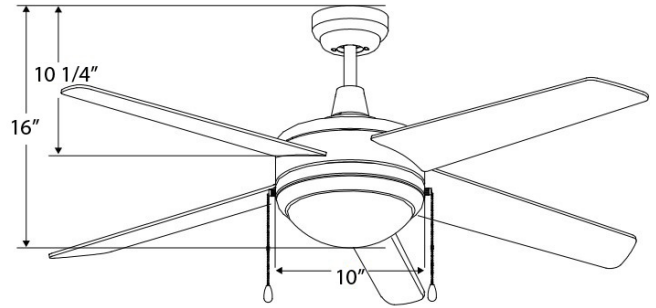

## Mirage II - 5-Blade, 44" Sweep, E26 LED Light Kit Included

#### Dimensions

16"	10"	10-1/4"
Height (lowest point)	Width (housing)	Height (top of blade)

<sup>1</sup>To avoid fan blade warping, fan must be installed in climate controlled environment

1042-E26-L - 5-Blade, 44" Sweep, Light Kit Included