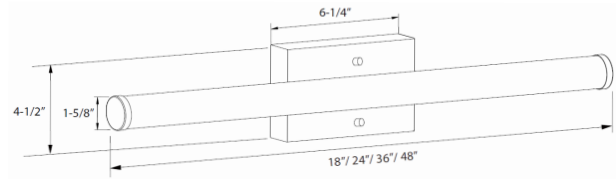

4917

120V

Catalog #:		Type
Project:		Date
Prepared by:		

LED Round Linear Vanity Light, 18", 24", 36" and 48"

DESCRIPTION

See yourself in the best light with the 4917 Series LED Round Linear Vanity Light - the perfect balance between LED energy efficiency and attractive modern style. This vanity will instantly update the decor in your bath or powder room and adds a sophisticated finishing touch.

DESIGN FEATURES

Construction

- Heavy duty steel backplate and end caps
- Diffused acrylic lens

Electrical

- 120V-60Hz
- Dimmable TRIAC or ELV, 10-100%
- 4917-18: 12W | 1050 lms (Delivered) | 1300 lms (Source)
- 4917-24: 14W | 1300 lms (Delivered) | 1600 lms (Source)
- 4917-36: 23W | 2100 lms (Delivered) | 2500 lms (Source)
- 4917-48: 29W | 2700 lms (Delivered) | 3200 lms (Source)
- 3000K | 90 CRI

Installation

- Horizontal or Vertical Mounted
- Back plate is 5" x 6" and will accommodate most J-Boxes

Dimensions

- 4917-18: 4-1/2" H x 18" L x 3" D
- 4917-24: 4-1/2" H x 24" L x 3" D
- 4917-36: 4-1/2" H x 36" L x 3" D
- 4917-48: 4-1/2" H x 48" L x 3" D

Model #	Finish	Length
4917	BN	
4917	BN : Brushed Nickel	-18 : 18" -24 : 24" -36 : 38" -48 : 48"

TEL: 800.937.6925 | Fax: 800.207.9509 | www.rplighting.com

Specifications and dimensions subject to change without notice.