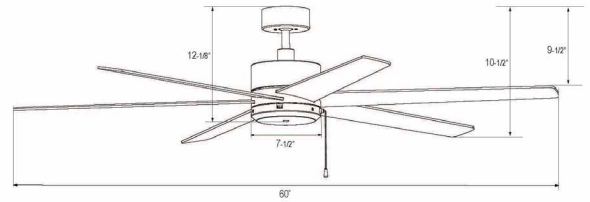

1060

120V

Catalog #:		Type
Project:		Date
Prepared by:		

Aldea X - 6-Blade, 60" Sweep

DESCRIPTION

Choose energy efficiency and quiet operation for larger rooms with this 6-blade, 60" Aldea Series ceiling fan. With a Lifetime warranty on the fan motor, multiple finish options, and hand-held remote and wall control accessories this balanced and quiet fan works well in larger residential Great Room and commercial applications.

DESIGN FEATURES

Motor

- 3-Speed | Reversible
- AC Motor | 172 x 14 mm Motor | 3 capacitors
- RPM: High: 147 Low: 50
- High: CFM: 5326 | Watts: 70.41 | Efficiency: 75.6
- Low: CFM: 1915 | Watts: 9.14
- 76" Lead wire | 4" downrod included | additional downrod lengths available as accessory

Blades

- 6-Blade, 60" sweep
- Construction: Plywood¹
- 10.5° pitch

Dimensions

12-1/8"	7-1/2"	10-1/2"
Height (lowest point)	Width (housing)	Height (top of blade)

Controls:

- Pull Chain Standard
- Optional Remote Control (sold separately) RC-10
- Optional Wall Controls (sold separately): WC-13 speed control only | WC-4 multi fan operation WC-8 | WC-16 fan speed control and light function