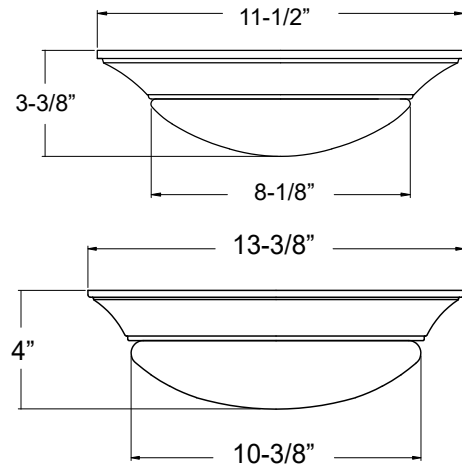

## 11" / 13" Ceiling Mount

Brushed Nickel (BN)

White (WH)

#### Dimensions

- 11": 11-1/2" x 3-3/8"
- 13": 13-3/8" x 4"