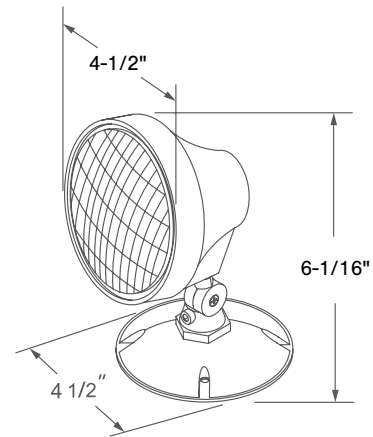

RH19 Series

120V

Catalog #:		Type
Project:		Date
Prepared by:		

Wet LED Single Remote Head

DESCRIPTION

This Wet LED Single Remote Head for Emergency Lights is great for general purpose applications. The durable, injection molded thermoplastic material resists discoloration due to UV radiation. Head is fully adjustable, insuring that light can be put where it is needed.

DESIGN FEATURES

Construction

- White Polycarbonate lamp housing and cover
- White Aluminum mounting canopy
- Fully adjustable round light head

Electrical

- Rated 3-12V DC Input
- 1 x 1W | 107 lms delivered
- Operating Temperature: -25C to 50C