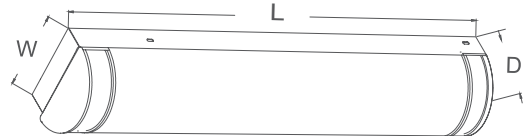

DESCRIPTION

See yourself in the best light with the 4906-1 LED Vanity Light - the perfect balance between LED energy efficiency and attractive modern style. This vanity will instantly update the decor in your bath or powder room and adds a sophisticated finishing touch.

DESIGN FEATURES

Construction

- Durable steel construction
- Opal diffused acrylic lens

Electrical

- 120V - 60 Hz AC
- Dimmable TRIAC or ELV, 10-100%
- 50,000 hour projected life
- 4906-1-18: 20W | 1469 lms (Delivered)
- 4906-1-24: 24W | 1703 lms (Delivered)
- 4906-1-36: 28W | 2380 lms (Delivered)
- 4906-1-48: 32W | 3067 lms (Delivered)
- 3000K | 80 CRI

Installation

- Horizontal or Vertical Mount

Dimensions

- 4906-1-18: 18" L x 5-3/4" H x 4-3/4" D
- 4906-1-24: 24" L x 5-3/4" H x 4-3/4" D
- 4906-1-36: 36" L x 5-3/4" H x 4-3/4" D
- 4906-1-48: 48" L x 5-3/4" H x 4-3/4" D

Certifications

- Energy Star Listed
- cETLus listed for damp location
- LED Light Source: 5 Year Limited Warranty
- Other Components: 1 Year Limited Warranty

ORDERING GUIDE

Example: 4906-1BN-18

Model	Finish	Size
4906-1	BN	
4906-1	BN : Brushed Nickel	-18 -24 -36 -48

LED Light Source
Other Components

TEL: 800.937.6925 | Fax: 800.207.9509 | www.rplighting.com

Specifications and dimensions subject to change without notice.

11/11/22

RP LIGHTING · FANS