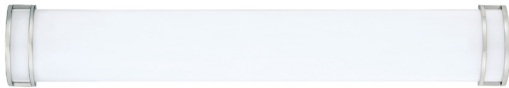

4906-1 Series

120V

Catalog #:		Type
Project:		Date
Prepared by:		

Linear LED Vanity Light

4906-1-18

4906-1-24

4906-1-36

4906-1-48

DESCRIPTION

See yourself in the best light with the 4906-1 LED Vanity Light - the perfect balance between LED energy efficiency and attractive modern style. This vanity will instantly update the decor in your bath or powder room and adds a sophisticated finishing touch.

DESIGN FEATURES

Construction

- Durable steel construction
- Opal diffused acrylic lens

Electrical

- 120V - 60 Hz AC
- Dimmable TRIAC or ELV, 10-100%
- 50,000 hour projected life
- 4906-1-18: 20W | 1469 lms (Delivered)
- 4906-1-24: 24W | 1703 lms (Delivered)
- 4906-1-36: 28W | 2380 lms (Delivered)
- 4906-1-48: 32W | 3067 lms (Delivered)
- 3000K | 80 CRI