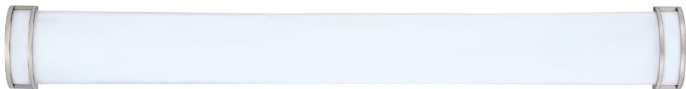

4906-1 Series

120V

Catalog #:		Type
Project:		Date
Prepared by:		

Linear LED Vanity Light

4906-1-18

4906-1-24

4906-1-36

4906-1-48

DESCRIPTION

See yourself in the best light with the 4906-1 LED Vanity Light - the perfect balance between LED energy efficiency and attractive modern style. This vanity will instantly update the decor in your bath or powder room and adds a sophisticated finishing touch.

DESIGN FEATURES

Construction

- Durable steel construction
- Opal diffused acrylic lens

Electrical

- 120V - 60 Hz AC
- Dimmable TRIAC or ELV, 10-100%
- 50,000 hour projected life
- 4906-1-18: 20W | 1469 lms (Delivered)
- 4906-1-24: 24W | 1703 lms (Delivered)
- 4906-1-36: 28W | 2380 lms (Delivered)
- 4906-1-48: 32W | 3067 lms (Delivered)
- 3000K | 80 CRI