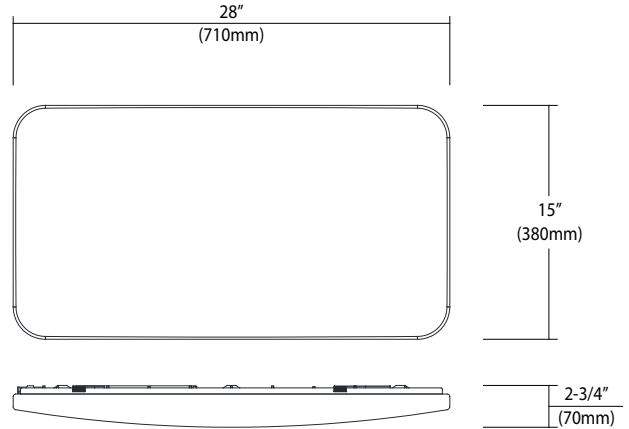

4205WH-5CCT

120-277V

Catalog #:		Type
Project:		Date
Prepared by:		

28" X 15" Square LED Ceiling Flush Mount Cloud - 5CCT Selectable

DESCRIPTION

The 4205-5CCT is an LED ceiling flush mount cloud fixture that can be installed over a simple 4" JBox and delivers an even light distribution with selectable color temperatures. The higher lumen output allows for a variety of applications such as a kitchen area, garage work area, or utility room.

DESIGN FEATURES

Construction

- Hard gauge metal backplate
- Acrylic diffuser and Optic Lens over each LED for even uniformity across the entire diffuser

Electrical

- 120-277V - 60 Hz
- 0-10V Dimming
- 50,000 hours project life
- 40W | 3665 lms
- 90 CRI | 5CCT Selectable - 27K, 3K, 35K, 4K, 5K