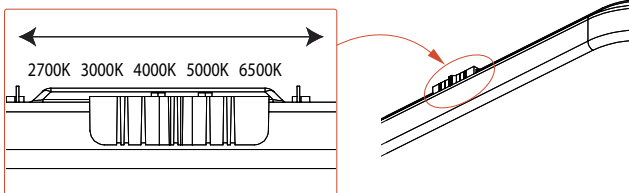

ORDERING GUIDE

Example: 4205WH-5CCT

Model #	Finish	CCT
4205	WH	-5CCT
4205	WH : White	-5CCT : 2700K 3000K 3500K 4000K 5000K