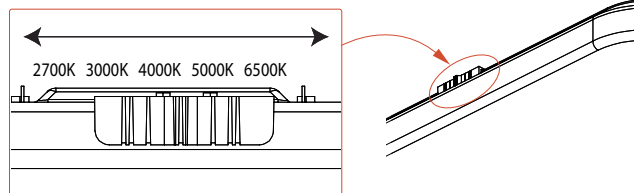

ORDERING GUIDE

Example: 4205WH-5CCT

Model #	Finish	CCT
4205	WH	-5CCT
4205	WH : White	-5CCT : 2700K 3000K 3500K 4000K 5000K

TEL: 800.937.6925 | Fax: 800.207.9509 | www.rplighting.com

Specifications and dimensions subject to change without notice.

5/12/23

RP | LIGHTING • FANS

28" X 15" Square LED Ceiling Flush Mount Cloud