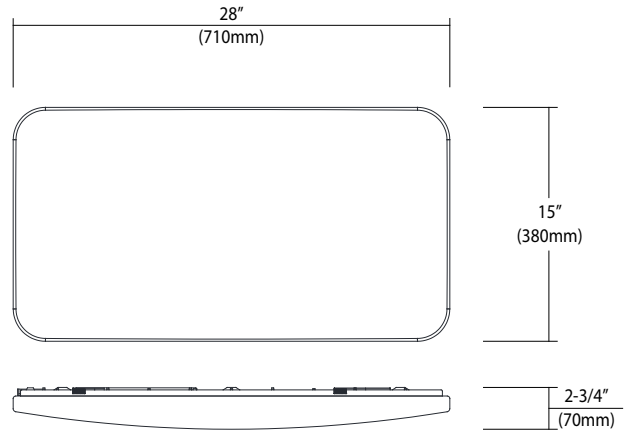

4205WH-5CCT

120-277V

Catalog #:		Type
Project:		Date
Prepared by:		

28" X 15" Square LED Ceiling Flush Mount Cloud - 5CCT Selectable

DESCRIPTION

The 4205-5CCT is an LED ceiling flush mount cloud fixture that can be installed over a simple 4" JBox and delivers an even light distribution with selectable color temperatures. The higher lumen output allows for a variety of applications such as a kitchen area, garage work area, or utility room.

DESIGN FEATURES

Construction

- Hard gauge metal backplate
- Acrylic diffuser and Optic Lens over each LED for even uniformity across the entire diffuser

Electrical

- 120-277V - 60 Hz
- 0-10V Dimming
- 50,000 hours project life
- 40W | 3665 lms (35K delivered)
- 90 CRI | 5CCT Selectable - 27K, 3K, 35K, 4K, 5K