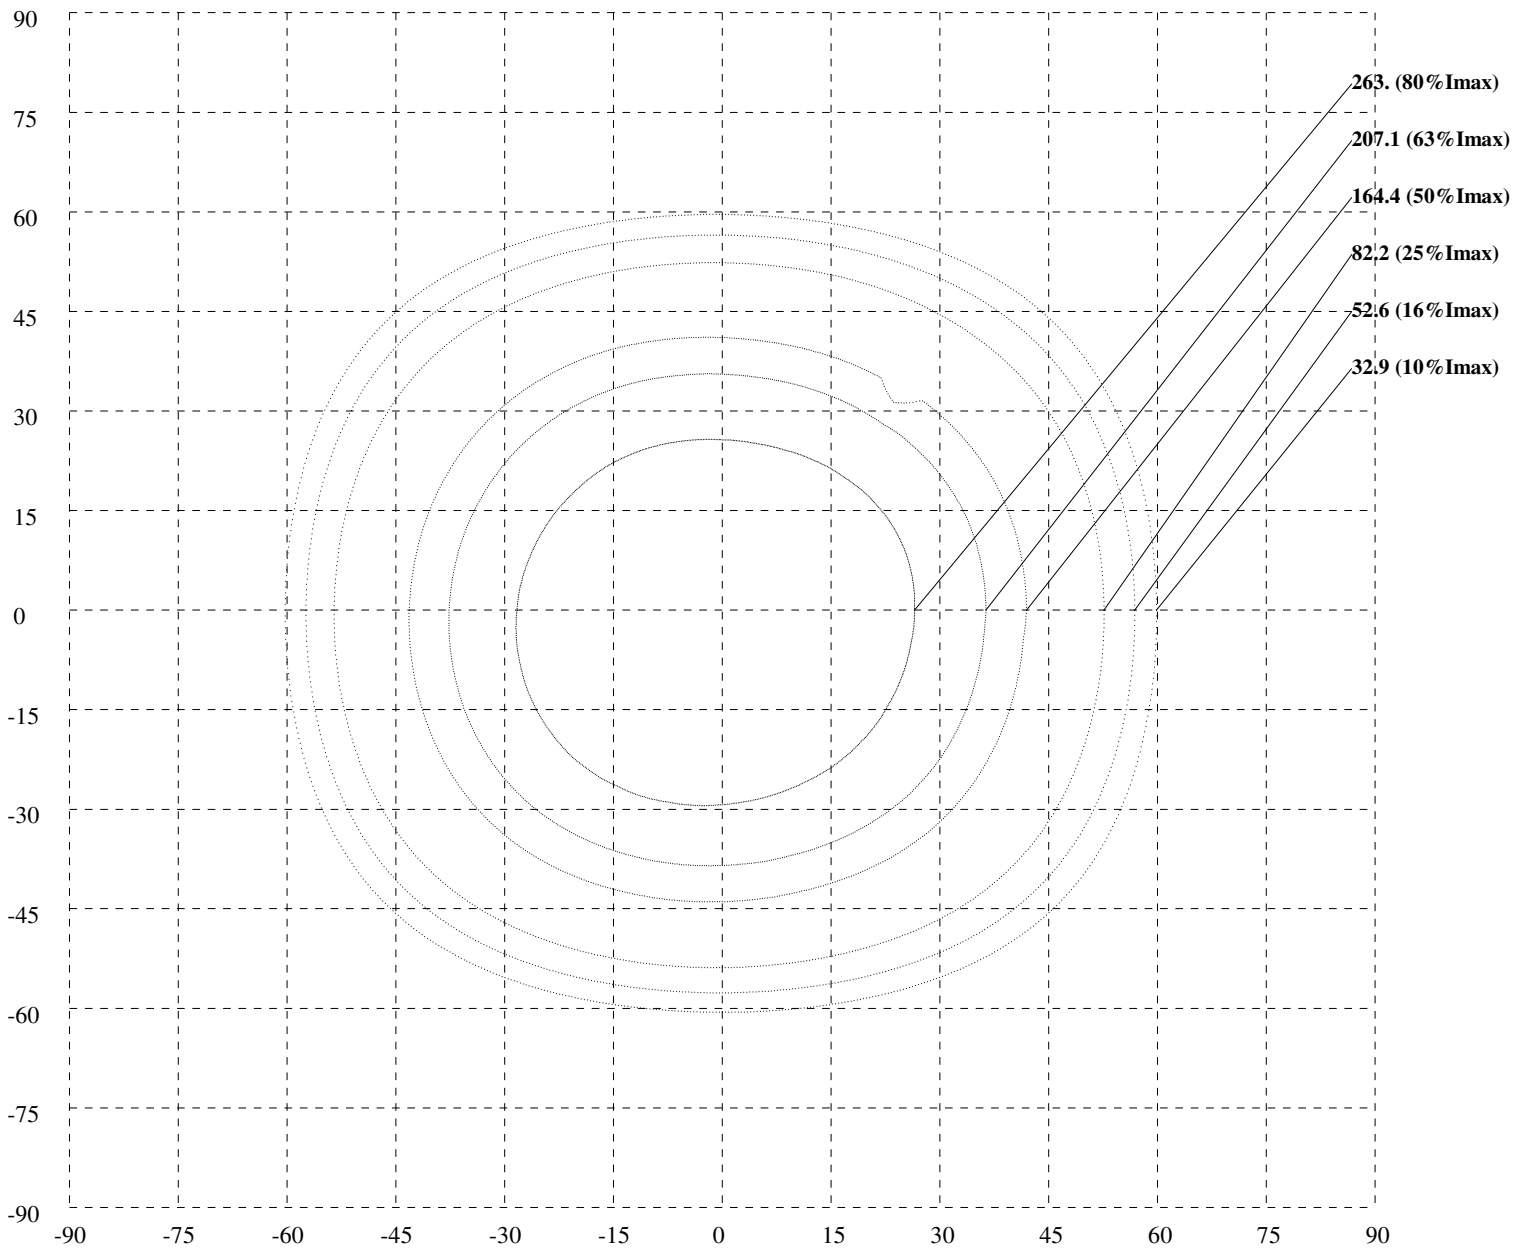

# ISO-Candela V-H [Unit :cd]

## Iso-Lux [Unit :lx] 8723

Units: lx  
Height: 3 m  
Max Illuminance : 36.52lx

## Lux-Distance Curve