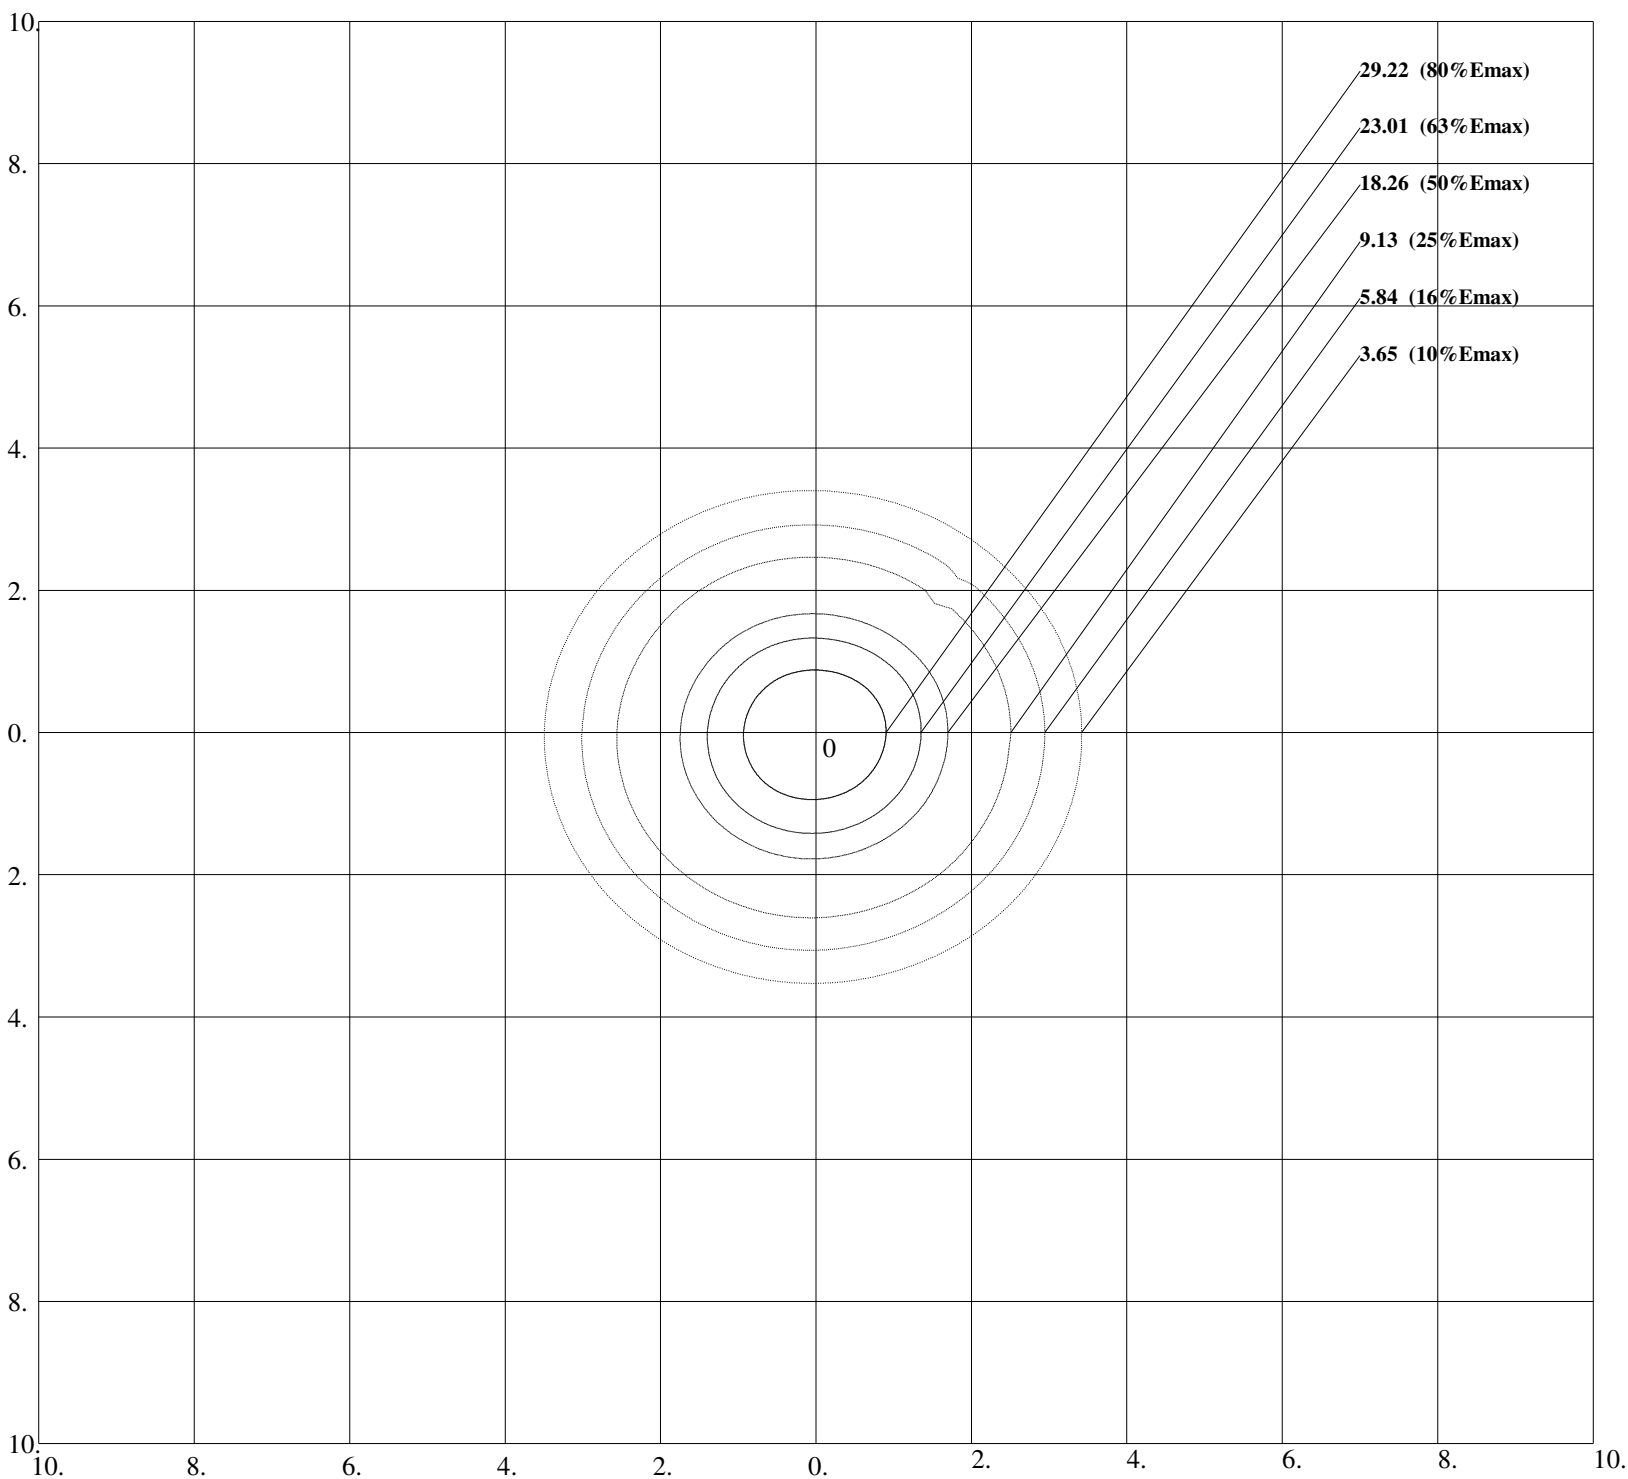

# ISO-Candela V-H [Unit :cd]

## Iso-Lux [Unit :lx] 8723

Units: lx  
Height: 3 m  
Max Illuminance : 36.52lx

## Lux-Distance Curve