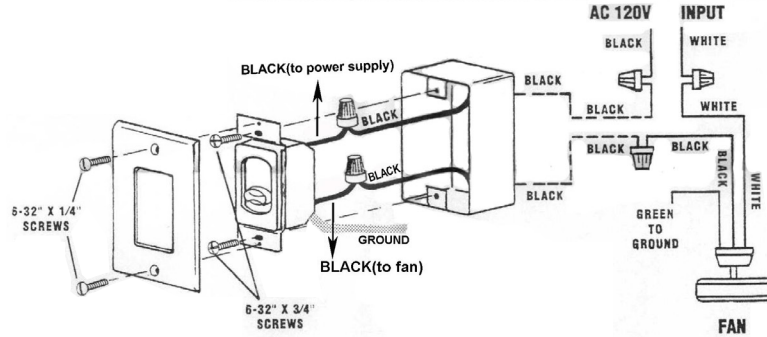

WC-15

120V-60Hz

Catalog #:		Type
Project:		Date
Prepared by:		

Wall-Mount Ceiling Fan Control

DESCRIPTION

The WC-15 Series Fan control is designed for easy installation, flexible operation and unobtrusive wall mounting. The WC-15 is included with the 1086W Series Ceiling Fan and only operates the 1086W Series. It provides noise-free fan operation at 4 speeds and installs in a standard single-gang back box.

DESIGN FEATURES

Features

- Single slide 4-speed White Ceiling Fan Control
- Decorative White Wall Plate Included
- Included with 1086W Ceiling Fan Series
- Only Operates with 1086W Ceiling Fan Series

Electrical

- 120V - 60Hz
- 3 Wire Installation
- 4 Speed Fan Control Only
- Working Temperature -10°C~50°C / 14°F~122°F
- Fan Load Max 1.25A

Dimensions

- Wall Control: 1.78" W x 4.14" H x 1.97" D

Certifications

- UL Listed for dry location
- 1 Year Limited Warranty

ORDERING GUIDE

Example: WC-15

Model #
WC-15
WC-15