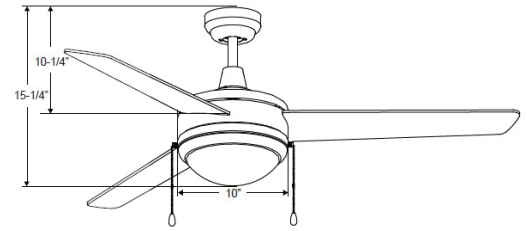

## Contempo IV - 3-blade, 52" Sweep, Light Kit Included, Energy Star Listed

#### Dimensions

15 1/4"	10"	10 1/4"
Height (lowest point)	Width (housing)	Height (top of blade)