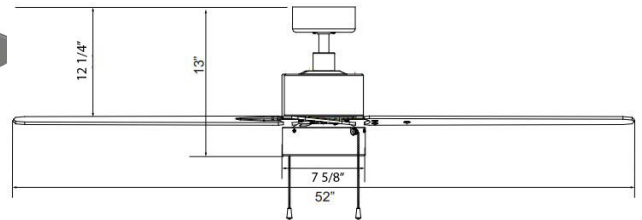

## Aldea IV - 4-Blade, 52" Sweep, Light Kit Included, Energy Star

#### Dimensions

13"	7-5/8"	12-1/4"
Height (lowest point)	Width (housing)	Height (top of blade)

<sup>1</sup>To avoid fan blade warping, fan must be installed in climate controlled environment

TEL: 800.937.6925 | Fax: 800.207.9509 | [www.rplighting.com](http://www.rplighting.com)