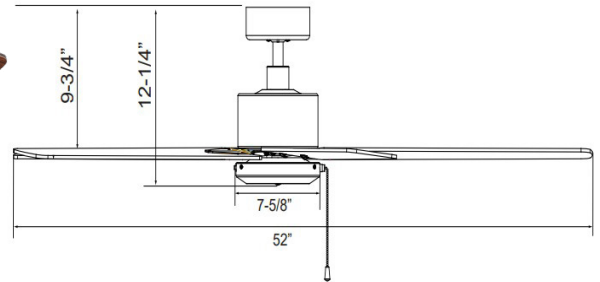

1048-1

120V

Catalog #:		Type
Project:		Date
Prepared by:		

Aldea VI - 5-Blade, 52" Sweep, AC Motor, Energy Star Listed

DESCRIPTION

The attractive design of this AC Motor, Aldea VI Series fan adds style to any contemporary space. The improved motor efficiency meets Energy Star requirements and allows for even greater energy savings over traditional ceiling fans.

DESIGN FEATURES

Motor

- 3 speed | Reversible
- AC Motor | 172 x 14 mm motor
- RPM: High: 185 Low: 78
- High: CFM: 4877 | Watts: 44.48 | Efficiency: 124
- Low: CFM: 2032 | Watts: 10.45
- 76" Lead wire | 4" down rod included

Blades

- 5-Blade, 52" sweep
- Blade Construction: Plywood¹
- 11° blade pitch

Light Kit

- Light Kit Adaptable (sold separately)

Dimensions

12-1/4"	7-5/8"	9-3/4"
Height (lowest point)	Width (housing)	Height (top of blade)