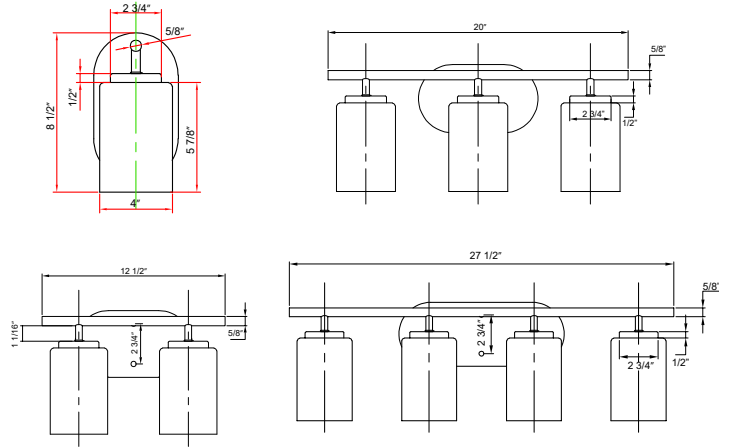

4918

120V

Catalog #:		Type
Project:		Date
Prepared by:		

E26 A19 No Lamp Vanity

E26 A19 No Lamp Vanity

DESCRIPTION

See yourself in the best light with the E26 A19 No Lamp Vanity - the perfect balance between LED energy efficiency and attractive modern style. This vanity will instantly update the decor in your bath or powder room and adds a sophisticated finishing touch.

DESIGN FEATURES

Construction

- Heavy duty steel construction
- Frosted Opal Glass Shades

Electrical

- 120V-60Hz
- 9W E26 A19 LED Lamp (Not included)

Installation

- Ceiling Mount
- Ceiling Canopy fits standard electrical box
- Fixture can be mounted with glass shades facing up or down

Certifications

- CSA-us Certified
- 1 Year Limited Warranty

ORDERING		Example: 4918BN-3
Model	Finish	Lights
4918		
4918	BN : Brushed Nickel MBK : Matte Black	-1 : 1 Light -2 : 2 Lights -3 : 3 Lights -4 : 4 Lights