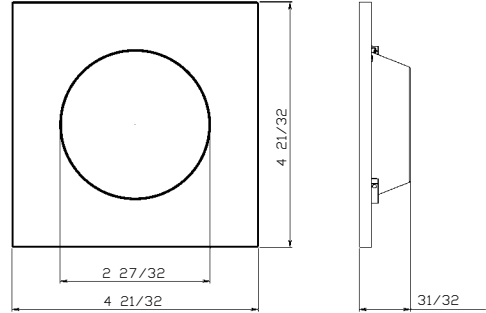

### DESCRIPTION

A slim profile, small aperture downlight that fits in a 4" octagonal j-box. Wet location listing, IC rating, and wide distribution makes this an excellent choice for simple illumination in hallway and bathroom applications.

#### Dimensions

- 4-21/32" x 4-21/32" x 31/32"