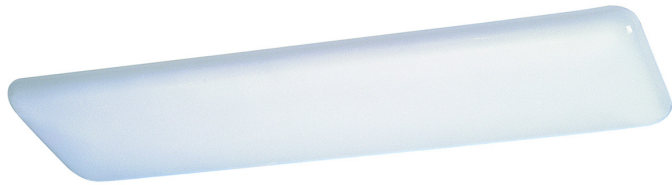

4105-40 Series

120/277V

Catalog #:		Type
Project:		Date
Prepared by:		

4' LED Cloud

4' LED Cloud

DESCRIPTION

This LED 4' linear cloud or puff fixture utilizes a contemporary acrylic lens that evenly distributes light into both residential and commercial applications. It is easy-to-install and offers maintenance free LEDs making it the perfect design to brighten any area.

DESIGN FEATURES

Construction

- Heavy-duty steel construction
- Dimensions: 51-1/2" L x 11-1/2" W x 4" D

Electrical

- 120/277V
- 50,000 hour projected life
- 35W | 2800Lm | 80Lm/W
- Available in 4000K
- Power Factor: 0.99
- CRI 81
- Damp listed

Installation

- Ceiling mount

Lens

- White Acrylic
- Glass Replacement ID: 4105L

Finish

- White

Certifications

- cETLus certified
- FCC Rated
- 5 year limited warranty