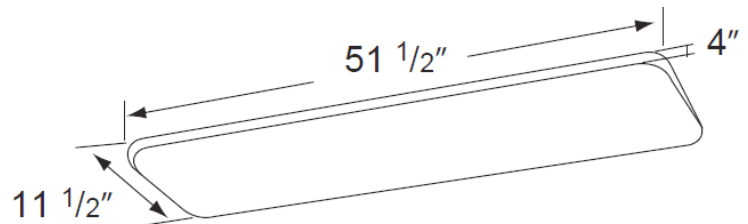

4105-40 Series

120/277V

Catalog #:		Type
Project:		Date
Prepared by:		

4' LED Cloud

4' LED Cloud

DESCRIPTION

This LED 4' linear cloud or puff fixture utilizes a contemporary acrylic lens that evenly distributes light into both residential and commercial applications. It is easy-to-install and offers maintenance free LEDs making it the perfect design to brighten any area.

DESIGN FEATURES

Construction

- Heavy-duty steel construction
- Dimensions: 51-1/2" L x 11-1/2" W x 4" D

Electrical

- 120/277V
- 50,000 hour projected life
- 35W | 2800Lm | 80Lm/W
- Available in 4000K
- Power Factor: 0.99
- CRI 81
- Damp listed