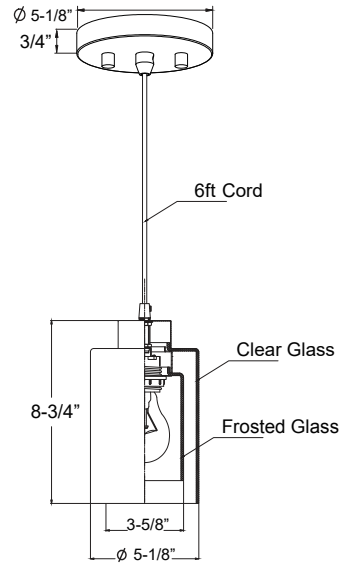

4606

120V

Catalog #:		Type
Project:		Date
Prepared by:		

LED Pendant Light

DESCRIPTION

The 4606 LED Pendant Light, is an updated, attractive accent to almost any interior design. Ideal for task lighting above desks, tables, bars, or spaces with high ceilings and minimal surface area.

DESIGN FEATURES

Construction

- Steel and glass construction
- 5" x 8-1/2" - with 6' adjustable cord

Electrical

- 120V - 60Hz
- 25,000 hour projected life
- 1x9W E26 LED A19, lamps included
- 3000K | 80 CRI | Dimmable

Installation

- Canopy and Mounting Plate included for ceiling installation in 3" and 4" J-Box applications.
- Includes 6' field adjustable cord
- Cord to canopy installation

Lens

- Inner Frosted White Glass lens surrounded by a Clear Glass Lens
- Inner frosted glass lens replacement: 4606G-FR
- Outer clear glass lens replacement: 4606G-CL