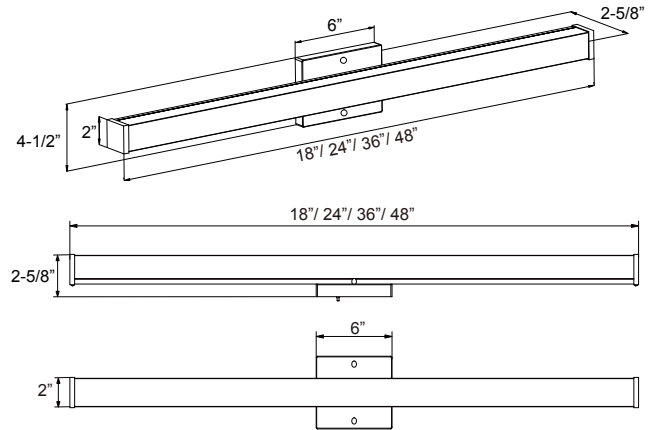

4907 Series

120V

Catalog #:		Type
Project:		Date
Prepared by:		

Slim Profile Square Linear Vanity Light

DESCRIPTION

See yourself in the best light with the 4907 Series LED Slim Profile Square Linear Vanity Light - the perfect balance between LED energy efficiency and attractive modern style. This vanity will instantly update the decor near your mirrors in either vertical or horizontal mounting and adds a sophisticated finishing touch.

DESIGN FEATURES

Construction

- Durable Steel backplate and frame
- Diffused acrylic lens for uniform light distribution
- Vertical or Horizontal Wall Mount

Electrical

- 120V - 60 Hz
- Dimmable Triac or ELV, 10-100%
- 50,000 hour projected lamp life
- 3000K | 90 CRI
- Beam Angle: 120°
- Ambient Operating Temp.: -4F° (-20°C) to +104°F (+40°C)
- 18": 12W | 1080 lms (source) | 700 lms (delivered)
- 24": 15W | 1350 lms (source) | 900 lms (delivered)
- 36": 25W | 2250 lms (source) | 1600 lms (delivered)
- 48": 30W | 2700 lms (source) | 2000 lms (delivered)

ORDERING GUIDE

Example: 4907BN-18

Model	Finish	Size
4907		
4907	BN : Brushed Nickel	-18
	MBK : Matte Black	-24
		-36
		-48

TEL: 800.937.6925 | Fax: 800.207.9509 | www.rplighting.com

Specifications and dimensions subject to change without notice.