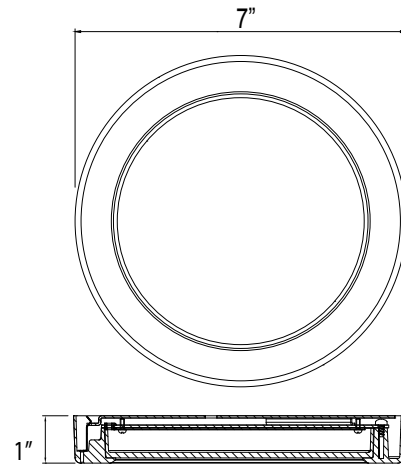

8536
120V

Catalog #:		Type
Project:		Date
Prepared by:		

7" LED Slim Round Disk

DESCRIPTION

A slim round LED Disk light that is an affordable, attractive and versatile solution for an LED down light. Suitable for use in wet locations, this is a great choice for most any residential or light-commercial application.

DESIGN FEATURES

Construction

- 1" Slim profile - 8536 light fixture
- Durable steel frame
- Frosted acrylic lens to reduce glare and provide even light distribution

Electrical

- 120V-60Hz
- Dimmable TRIAC, 10-100%
- 50,000 hour projected life
- 14W | 920lms
- 3000K or 4000K | 90 CRI