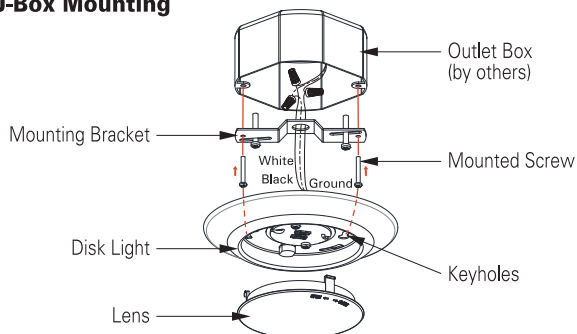

8554

120V

Catalog #:		Type
Project:		Date
Prepared by:		

9" LED High Lumen Disk

8554 - 9" LED High Lumen Disk

DESCRIPTION

The 8554 is a 9" LED Disk Light that makes upgrading to an energy efficient LED solution easier than ever. Flexible for use in both retrofit and new construction applications, and suitable for use in wet locations, this is an ideal choice for most any residential or light-commercial application.

DESIGN FEATURES

Construction

- Durable aluminum construction
- Frosted polycarbonate lens

Electrical

- 120V - 60Hz
- Contact factory for 277V or other CCT colors
- Dimmable TRIAC or ELV, 10-100%
- 50,000 hour projected life
- 3000K or 4000K | 90 CRI
- 16.1W | 1183 lms (delivered)
- 30.5W | 2185 lms (delivered)

Installation

- Mounting bracket included to fit most 3" or 4" J-Box applications

J-Box Mounting

Dimensions

- 9-1/2" W x 1-1/4" H

Certifications

- CSAus for use in wet locations
- CEC JA8 Compliant
- LED Light Source: 5 Year Limited Warranty
- Other Components: 1 Year Limited Warranty

ORDERING GUIDE

Example: 8554WH-90-3K

Model #	Finish	Wattage	CRI	CCT
8554	WH		-90	
8554	WH : White	-16 : 16W (blank) : 30W	-90 : 90 CRI	-3K : 3000K -4K : 4000K

Other finishes available as a special order.