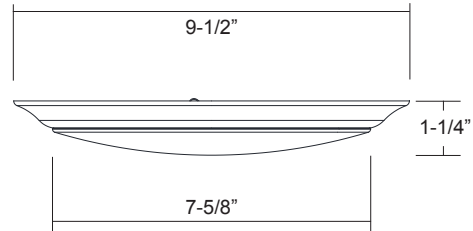

8554

120V

Catalog #:		Type
Project:		Date
Prepared by:		

9" LED High Lumen Disk

8554 - 9" LED High Lumen Disk

DESCRIPTION

The 8554 is a 9" LED Disk Light that makes upgrading to an energy efficient LED solution easier than ever. Flexible for use in both retrofit and new construction applications, and suitable for use in wet locations, this is an ideal choice for most any residential or light-commercial application.

DESIGN FEATURES

Construction

- Durable aluminum construction
- Frosted polycarbonate lens

Electrical

- 120V - 60Hz
- Contact factory for 277V or other CCT colors
- Dimmable TRIAC or ELV, 10-100%
- 50,000 hour projected life
- 3000K or 4000K | 90 CRI
- 16.1W | 1183 lms (delivered)
- 30.5W | 2185 lms (delivered)

Installation

- Mounting bracket included to fit most 3" or 4" J-Box applications

J-Box Mounting

Dimensions

- 9-1/2" W x 1-1/4" H

Certifications

- CSAus for use in wet locations
- CEC JA8 Compliant
- LED Light Source: 5 Year Limited Warranty
- Other Components: 1 Year Limited Warranty