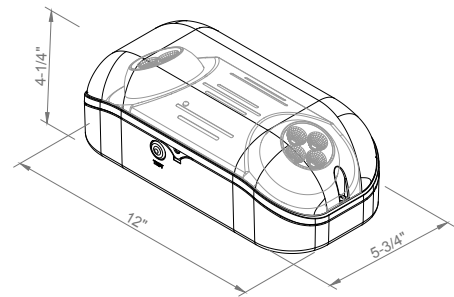

Dual Lamp Emergency Light | HO & Remote Control Optional

Illuminate your space with elegance and assurance with the Olan LED Emergency Combo Light, a perfect fusion of innovative design and dependable performance. With 630 lumens of integrated LED brightness, this fixture bathes your surroundings in a crisp, vibrant glow, while its 70 color rendering index ensures every detail is showcased in its truest light.

120-277VAC 50/60Hz universal input
24 hours recharge after 90 minutes discharge

LAMPS

REL10: 2.7W x 2 | 630 lms
REL10HO: 5.4W x 2 | 1450lms

BATTERY

LiFePO4 battery

MODELS

REL10-W
REL10HO-W: High Output Option
REL10-RC-W: Remote Control Option

DESIGN SPECIFICATIONS

LENGTH : 12"
WIDTH : 4-1/4"
HEIGHT : 5-3/4"

CERTIFICATIONS

ADA Compliant
Damp Listed
Wet Listed
CEC Title 20 Compliant
Non-Electrical: 1 Year Limited Warranty

Non-Electrical

ORDERING

Example: REL10-RC-W