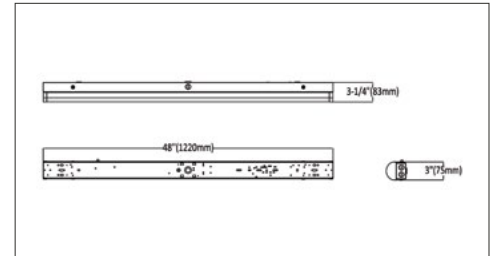

4126WH-3W-3CCT-EM

Strip Light

Catalog #		Type
Project		Date
Prepared By		

- The 4' Strip Light is a versatile and durable lighting solution for commercial and light commercial applications.
- Featuring field-selectable wattage, (30,40,50) this LED provides a powerful 6500 delivered lumens.
- 3CCT capable (3500,4000,5000) for easy mood lighting control.
- Intended for indoor and or covered patio use.
- Emergency battery backup included.
- UL listed for Damp locations.
- 1 year-limited manufacturer's warranty.

Linear 4' Strip LED Light - White with EM

4126WH-3W-3CCT-EM_Main.jpg

SPECIFICATIONS				
Finish	White			
Material	Steel,Polycarbonate			
Shade	Finish: No shade	Material:		
Dimensions:				
Power	Source: Hardwired	Voltage: 120,277V		
	Wire Length: 5.91"	Low Watts:	High Watts:	
Smart	Home Enabled:	Compatible Control:		
Control Type				
Includes	Motion Sensor: No	Emergency Battery Backup: Yes	Photo Cell: No	Hardware: Yes
Canopy	Dimensions:		Diameter:	
Backplate	Dimensions:		Diameter:	
Mounting	Slope: No		Reverse Capable: No	
Light	Type: LED		Direction: Ambient	Uplight: No
Bulb	Type: Integrated LED		Base: Integrated	
	Count:	Wattage: 304050	Total Wattage:	
	Color Temperature: 3500,4000,5000K			CRI: 80
Lumens	Initial: 8226		Delivered: 6500	
Features	Dimmable: Yes		CCT: Yes	
Environment	Damp			
Rated Life Hours	50000			
Warranty	1 year-limited manufacturer's warranty.			
General Listings	UL Listed, FCC, Title 24			

DIMENSIONS	48"L x 3"W x 3.25"H
WEIGHT	3.46 lbs