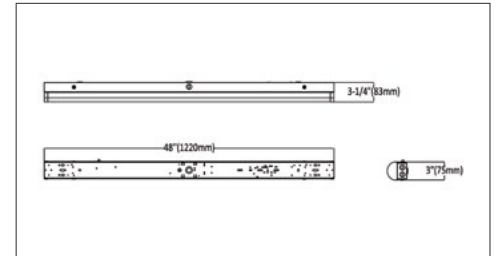

4126WH-3W-3CCT-MS

Strip Light

Catalog #		Type
Project		Date
Prepared By		

- The 4' Strip Light is a versatile and durable lighting solution for commercial and light commercial applications.
- Featuring field-selectable wattage, (30,40,50) this LED provides a powerful 6500 delivered lumens.
- 3CCT capable (3500,4000,5000) for easy mood lighting control.
- Intended for indoor and or covered patio use.
- Motion sensor included.
- UL listed for Damp locations.
- 1 year-limited manufacturer's warranty.

Linear 4' Strip LED Light - White with MS

4126WH-3W-3CCT-MS_Main.jpg

SPECIFICATIONS				
Finish	White			
Material	Steel,Polycarbonate			
Shade	Finish: No shade	Material:		
	Dimensions:			
Power	Source: Hardwired	Voltage: 120,277V		
	Wire Length: 5.91"	Low Watts:	High Watts:	
Smart	Home Enabled:	Compatible Control:		
Control Type				
Includes	Motion Sensor: Yes	Emergency Battery Backup: No	Photo Cell: No	Hardware: Yes
Canopy	Dimensions:		Diameter:	
Backplate	Dimensions:		Diameter:	
Mounting	Slope: No		Reverse Capable: No	
Light	Type: LED	Direction: Ambient	Uplight: No	
Bulb	Type: Integrated LED	Base: Integrated		
	Count:	Wattage: 304050	Total Wattage:	
	Color Temperature: 3500,4000,5000K			CRI: 80
Lumens	Initial: 8106	Delivered: 6500		
Features	Dimmable: Yes	CCT: Yes		
Environment	Damp			
Rated Life Hours	50000			
Warranty	1 year-limited manufacturer's warranty.			
General Listings	UL Listed, FCC, Title 24			

DIMENSIONS	48"L x 3"W x 3.25"H
WEIGHT	3.36 lbs