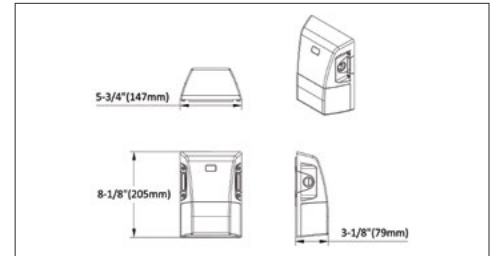

## Wall Pack

Catalog #		Type
Project		Date
Prepared By		

- The Mini Wall Pack automatically turns on and off with photocell technology.
- Featuring field-selectable wattage, ( 15,20,25) this LED provides a powerful 3500 delivered lumens.
- 3CCT capable (3000,4000,5000 ) for easy mood lighting control.
- Intended for outdoor use.
- 50,000 rated life hours.
- ETL listed for Wet locations.
- 1 year-limited manufacturer's warranty.

Wall Pack Mini 8" Indoor/Outdoor LED Light - Bronze

4435BZ-3W-3CCT\_Main.jpg

SPECIFICATIONS				
Finish	Bronze			
Material	Aluminum,Polycarbonate			
Shade	Finish: No shade	Material:		
	Dimensions:			
Power	Source: Hardwired	Voltage: 120,277V		
	Wire Length: 5.91"	Low Watts:	High Watts:	
Smart	Home Enabled:	Compatible Control:		
Control Type				
Includes	Motion Sensor: No	Emergency Battery Backup: No	Photo Cell: Yes	Hardware: Yes
Canopy	Dimensions:		Diameter:	
Backplate	Dimensions:		Diameter:	
Mounting	Slope: No		Reverse Capable: No	
Light	Type: LED		Direction: Ambient	Uplight: No
Bulb	Type: Integrated LED		Base: Integrated	
	Count:	Wattage: 152025	Total Wattage:	
	Color Temperature: 3000,4000,5000K			CRI: 80
Lumens	Initial: 3912		Delivered: 3500	
Features	Dimmable: Yes		CCT: Yes	
Environment	Wet			
Rated Life Hours	50000			
Warranty	1 year-limited manufacturer's warranty.			
General Listings	ADA Compliant, ETL Listed, Outdoor Listed, FCC, Title 24			

DIMENSIONS	5.75"W x 8"H x 3"D
WEIGHT	2.21 lbs