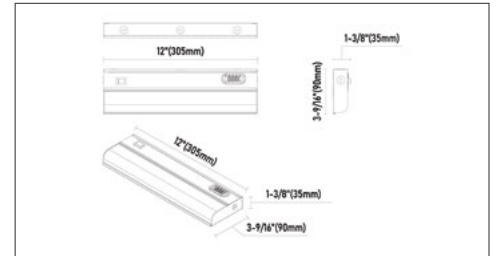

8974WH-5CCT

Selectable Under Cabinets

Catalog #		Type
Project		Date
Prepared By		

- The 5CCT Under Cabinet is a practical and flexible lighting solution for both in-home and commercial usage.
- This 5-watt LED provides 350 delivered lumens.
- 5CCT capable (2700,3000,3500,4000,5000) for easy mood lighting control.
- Intended for indoor and or covered patio use.
- 50,000 rated life hours.
- UL listed for Damp locations.
- 1 year-limited manufacturer's warranty.

Undercabinet 12" LED Light - White

8974WH-5CCT_Main.jpg

SPECIFICATIONS				
Finish	White			
Material	Aluminum,Polycarbonate			
Shade	Finish: Frosted	Material: Polycarbonate		
	Dimensions: 11.95"L x 1.94"W x 1.01"H			
Power	Source: Hardwired	Voltage: 120V		
	Wire Length: 6"	Low Watts:	High Watts:	
Smart	Home Enabled:	Compatible Control:		
Control Type				
Includes	Motion Sensor: No	Emergency Battery Backup: No	Photo Cell: No	Hardware: Yes
Canopy	Dimensions:		Diameter:	
Backplate	Dimensions:		Diameter:	
Mounting	Slope: No		Reverse Capable: No	
Light	Type: LED	Direction: Down	Uplight: No	
Bulb	Type: Integrated LED		Base: Integrated	
	Count:	Wattage: 5	Total Wattage: 5	
	Color Temperature: 2700,3000,3500,4000,5000K			CRI: 90
Lumens	Initial: 437		Delivered: 350	
Features	Dimmable: Yes		CCT: Yes	
Environment	Damp			
Rated Life Hours	50000			
Warranty	1 year-limited manufacturer's warranty.			
General Listings	CEC Compliant, UL Listed, FCC, Title 24			

DIMENSIONS	12"L x 3.5"W x 1.4"H
WEIGHT	0.99 lbs