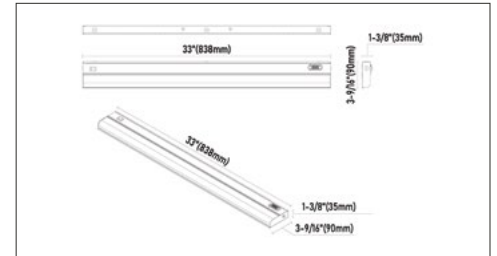

8977WH-5CCT

Selectable Under Cabinets

Catalog #		Type
Project		Date
Prepared By		

- The 5CCT Under Cabinet is a practical and flexible lighting solution for both in-home and commercial usage.
- This 16-watt LED provides 1120 delivered lumens.
- 5CCT capable (2700,3000,3500,4000,5000) for easy mood lighting control.
- Intended for indoor and or covered patio use.
- 50,000 rated life hours.
- UL listed for Damp locations.
- 1 year-limited manufacturer's warranty.

Undercabinet 33" LED Light - White

8977WH-5CCT_Main.jpg

SPECIFICATIONS				
Finish	White			
Material	Aluminum, Polycarbonate			
Shade	Finish: Frosted	Material: Polycarbonate		
	Dimensions: 32.93"L x 1.94"W x 1.01"H			
Power	Source: Hardwired	Voltage: 120V		
	Wire Length: 6"	Low Watts:	High Watts:	
Smart	Home Enabled:	Compatible Control:		
Control Type				
Includes	Motion Sensor: No	Emergency Battery Backup: No	Photo Cell: No	Hardware: Yes
Canopy	Dimensions:		Diameter:	
Backplate	Dimensions:		Diameter:	
Mounting	Slope: No		Reverse Capable: No	
Light	Type: LED	Direction: Down	Uplight: No	
Bulb	Type: Integrated LED		Base: Integrated	
	Count:	Wattage: 16	Total Wattage: 16	
	Color Temperature: 2700,3000,3500,4000,5000K			CRI: 90
Lumens	Initial: 1400		Delivered: 1120	
Features	Dimmable: Yes		CCT: Yes	
Environment	Damp			
Rated Life Hours	50000			
Warranty	1 year-limited manufacturer's warranty.			
General Listings	CEC Compliant, UL Listed, FCC, Title 24			

DIMENSIONS	33"L x 3.5"W x 1.4"H
WEIGHT	2.43 lbs