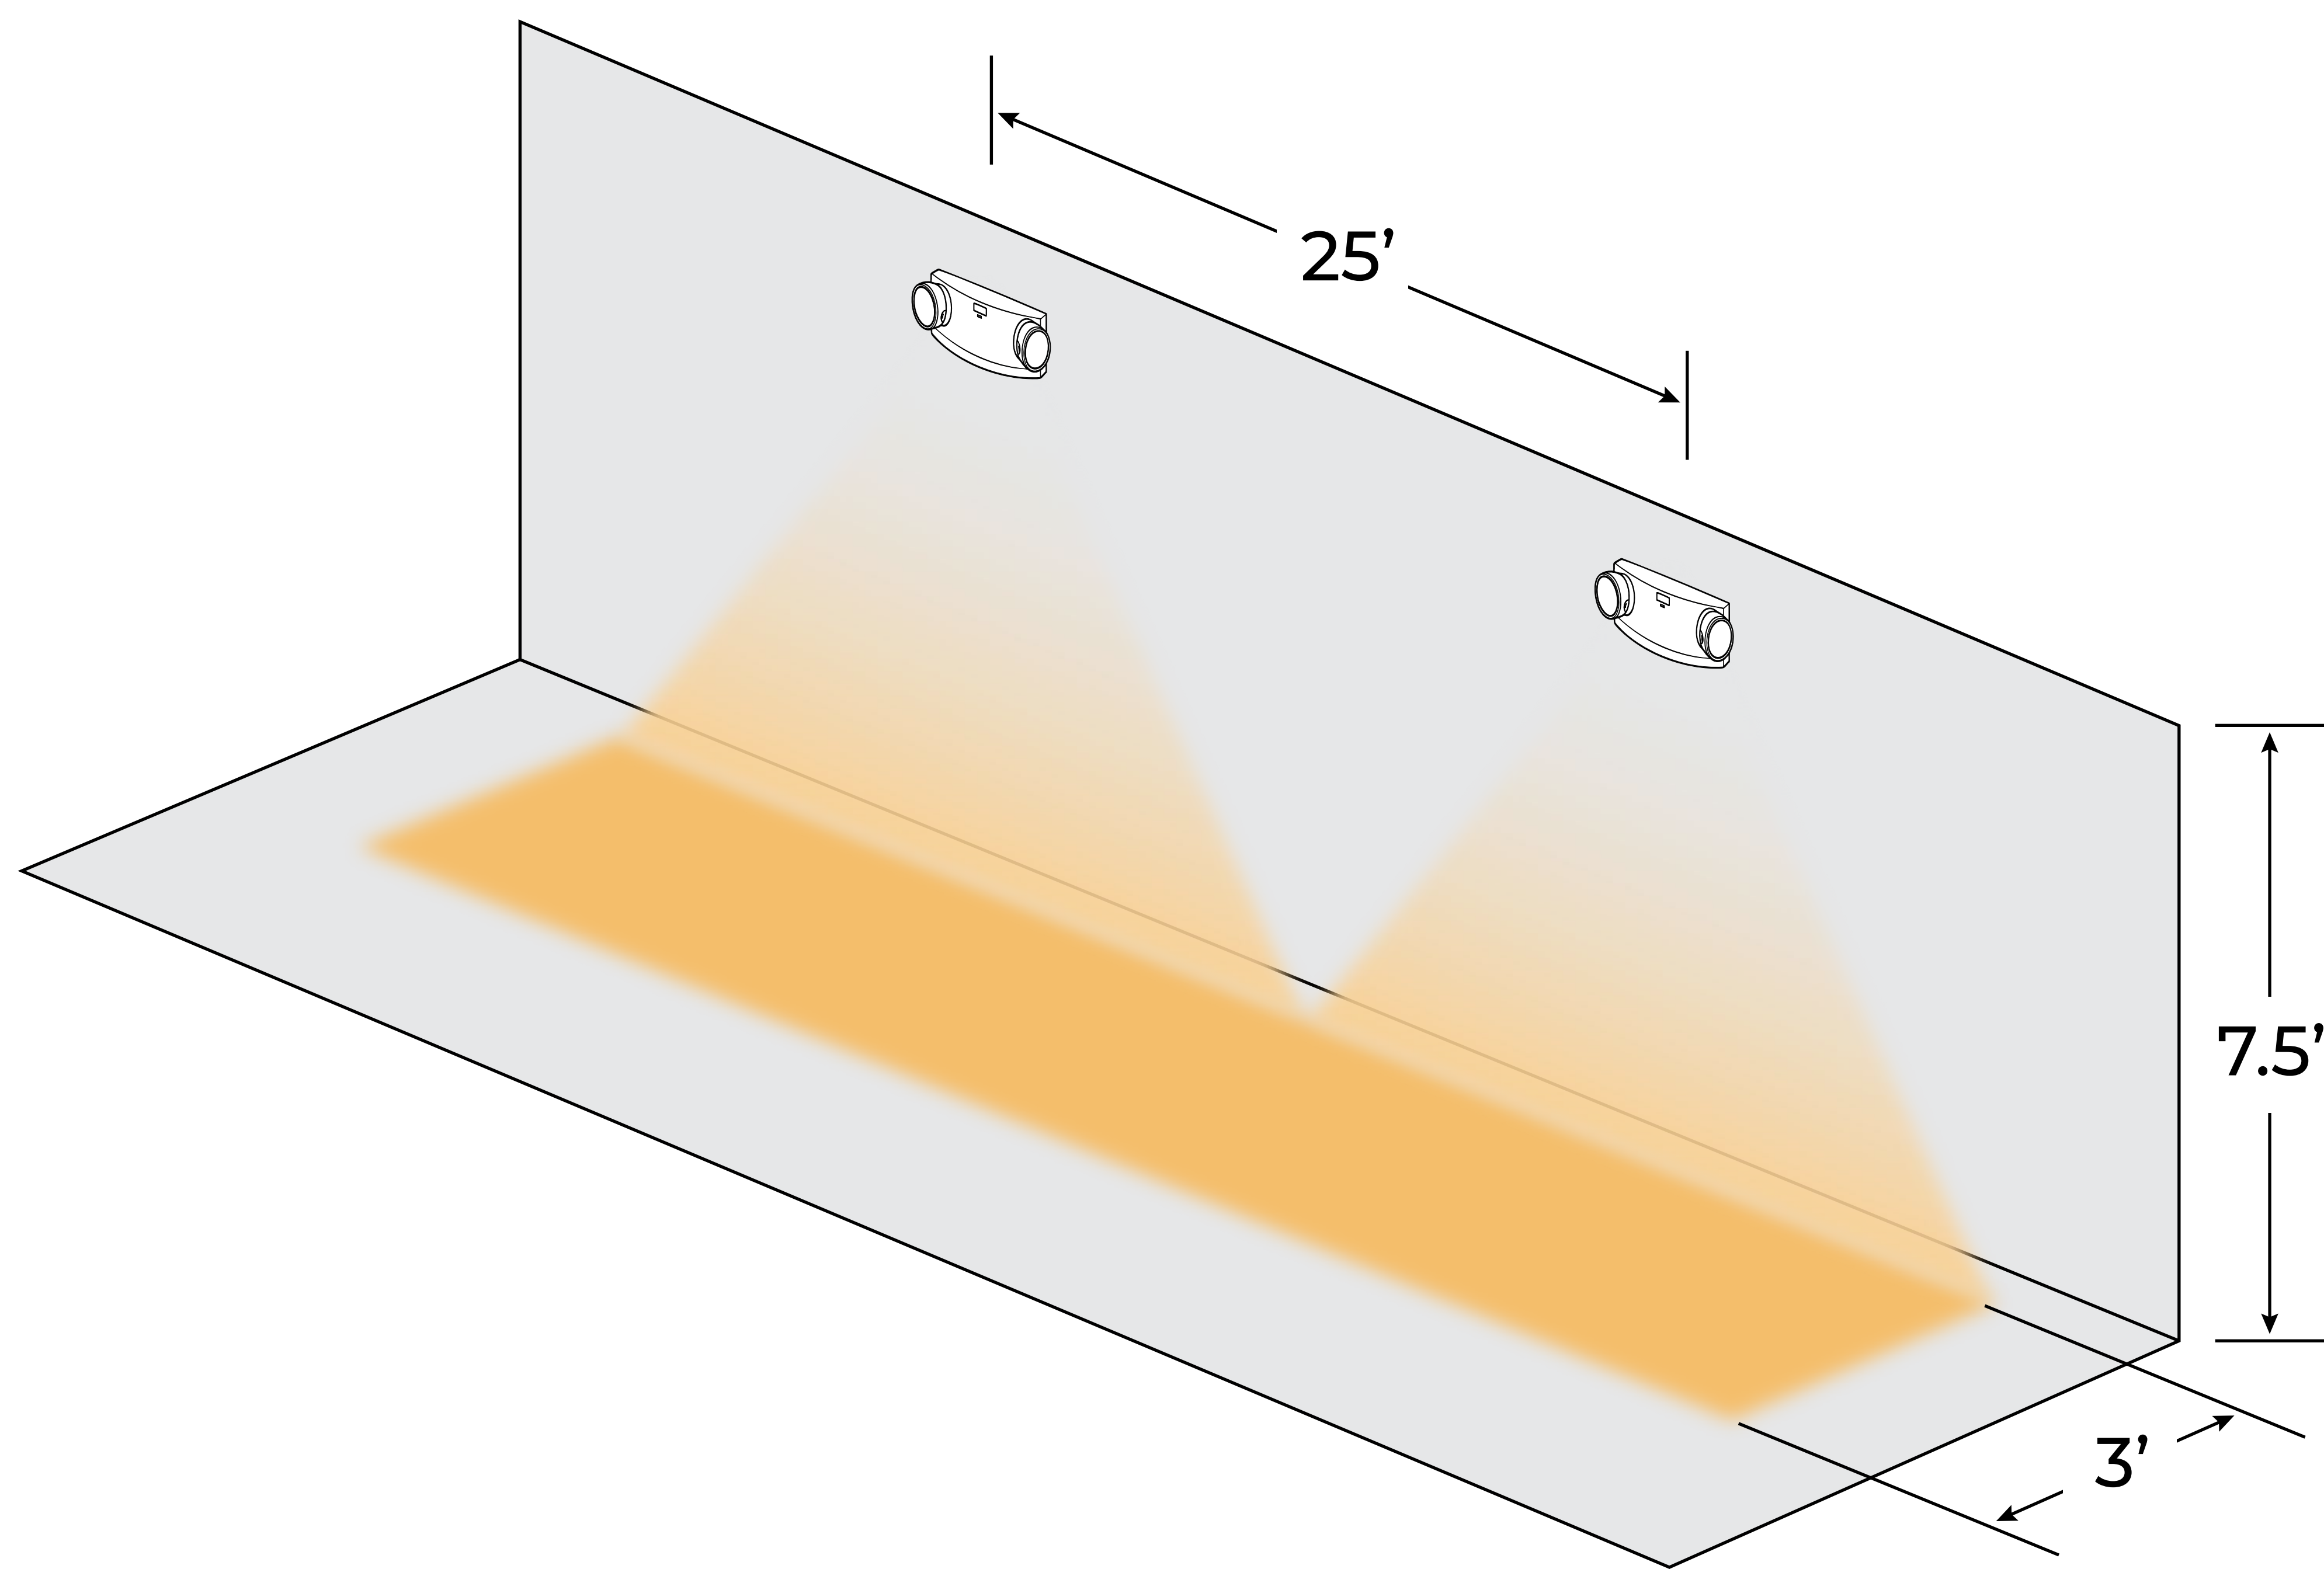

3' WIDE PATH

6' WIDE PATH

7.5' HEIGHT

10' HEIGHT

REL20-C