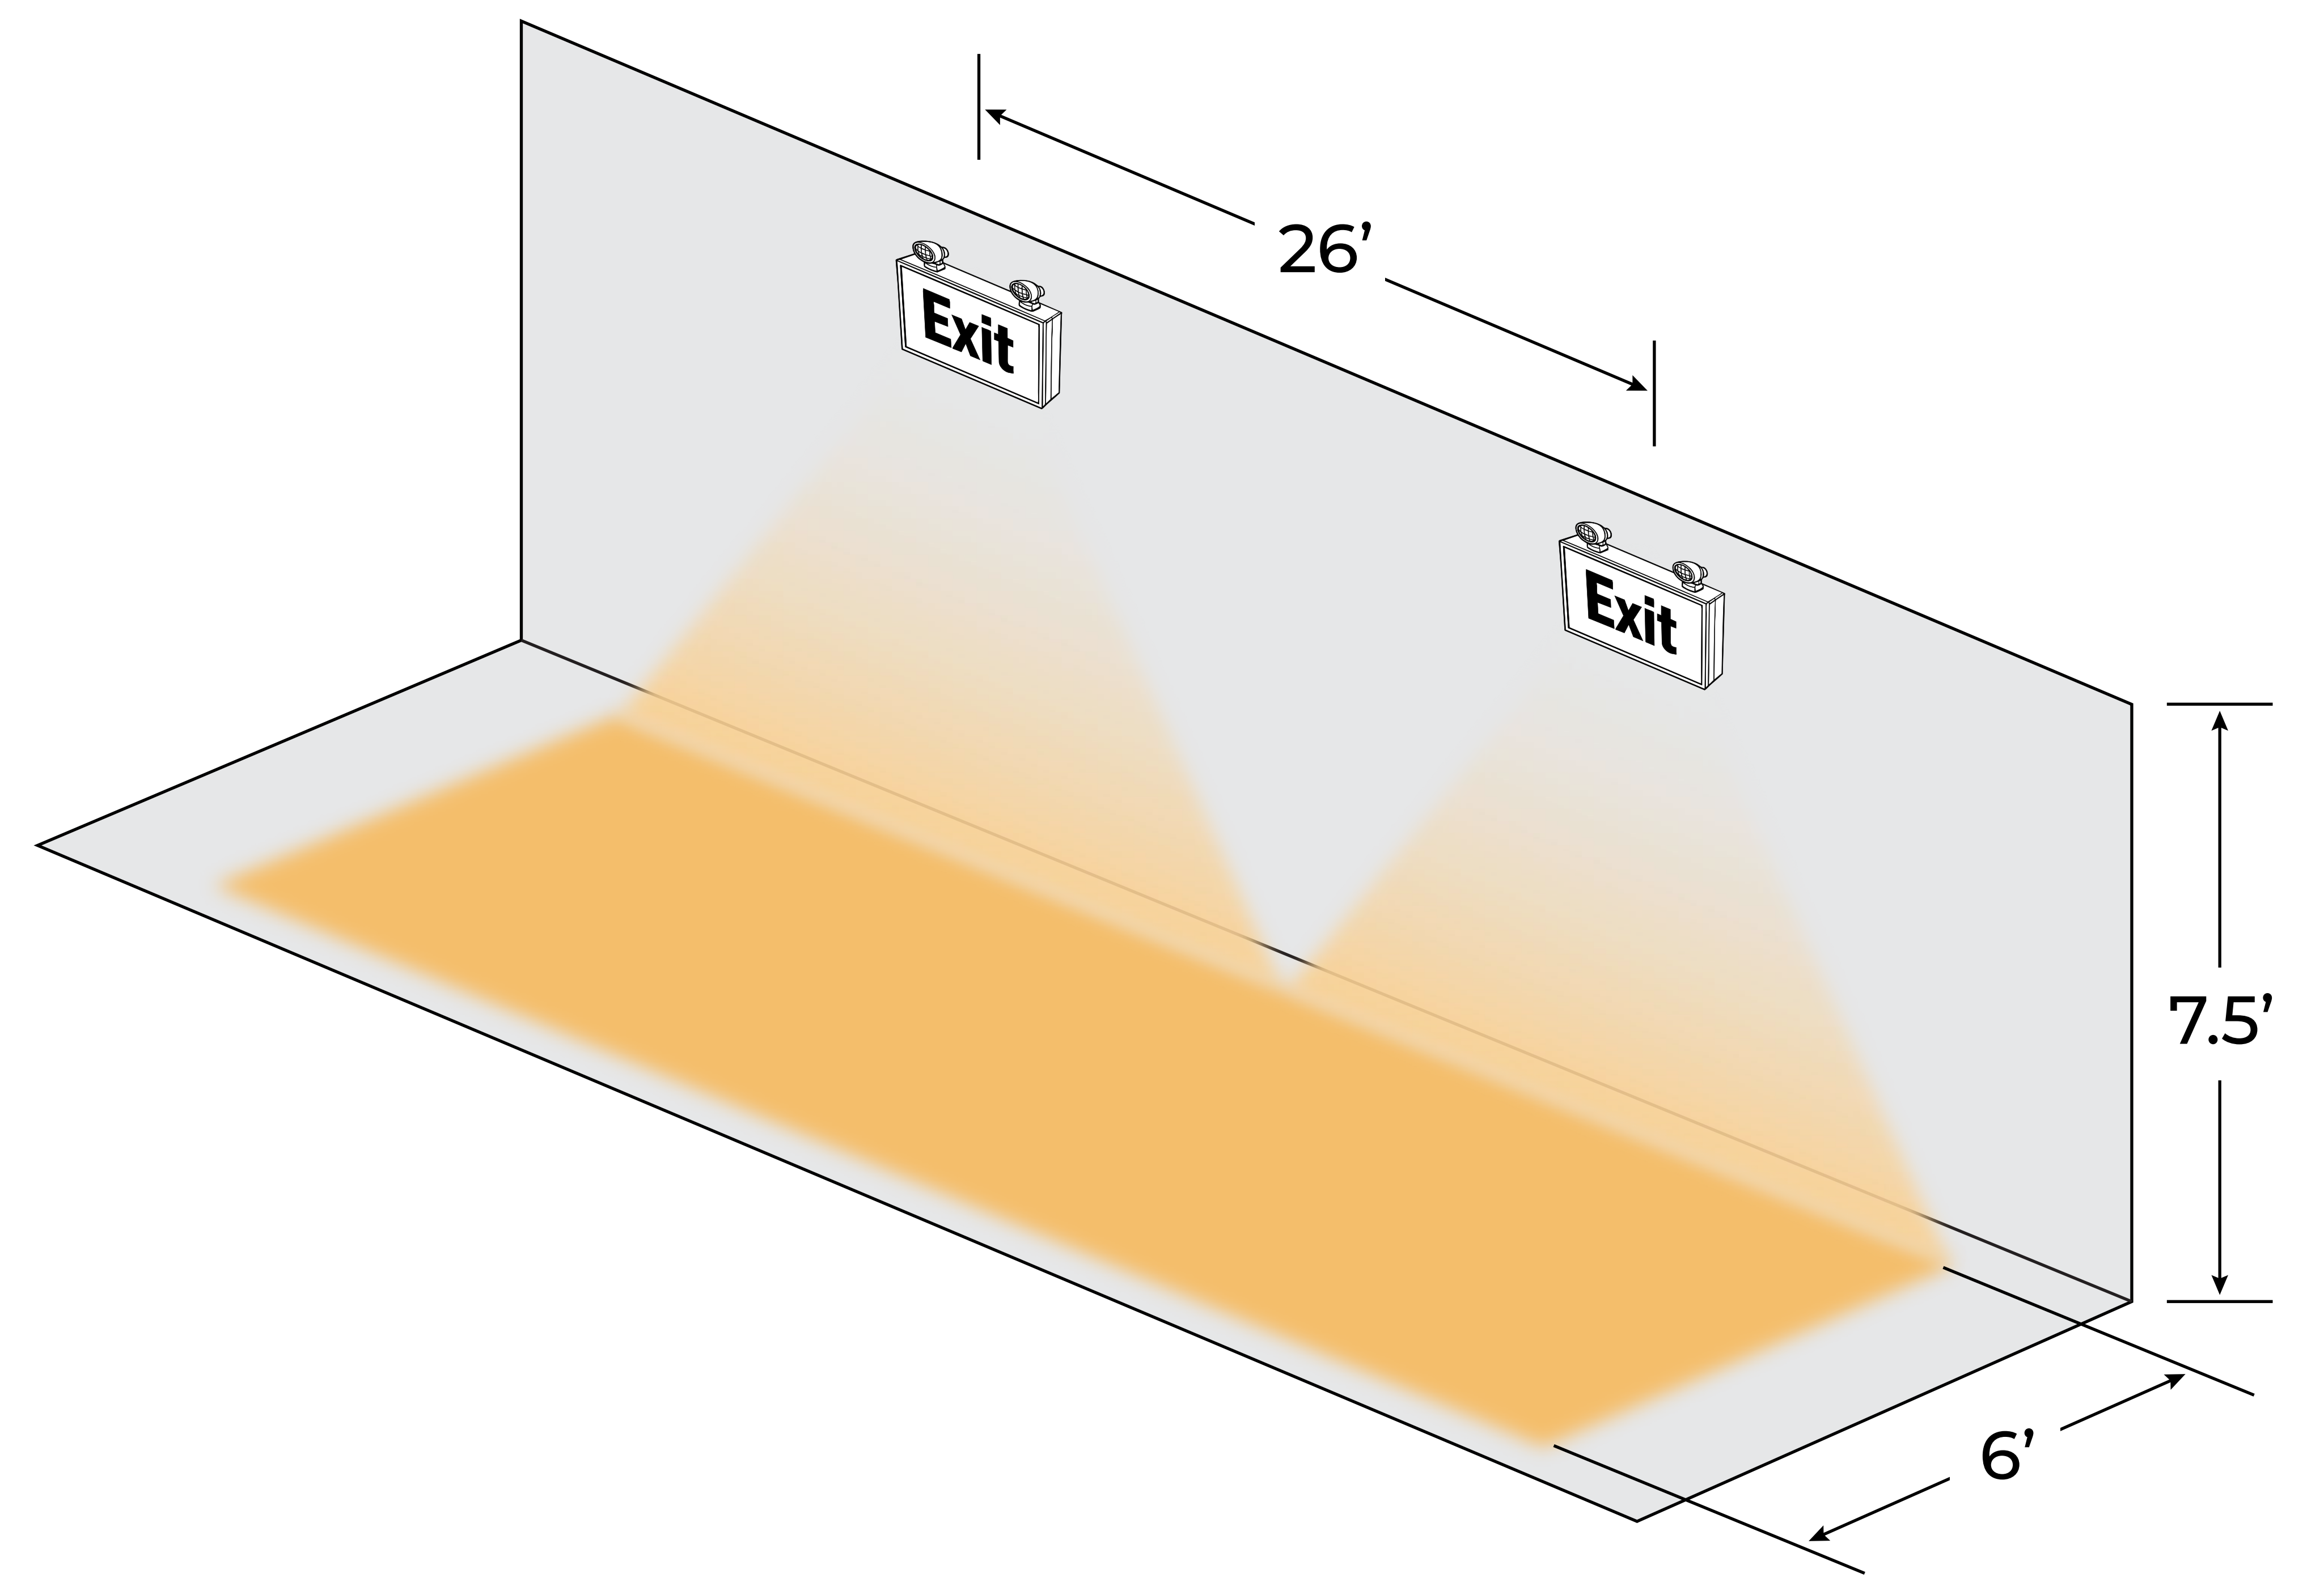

3' WIDE PATH

6' WIDE PATH

7.5' HEIGHT

10' HEIGHT

RXEL25GW