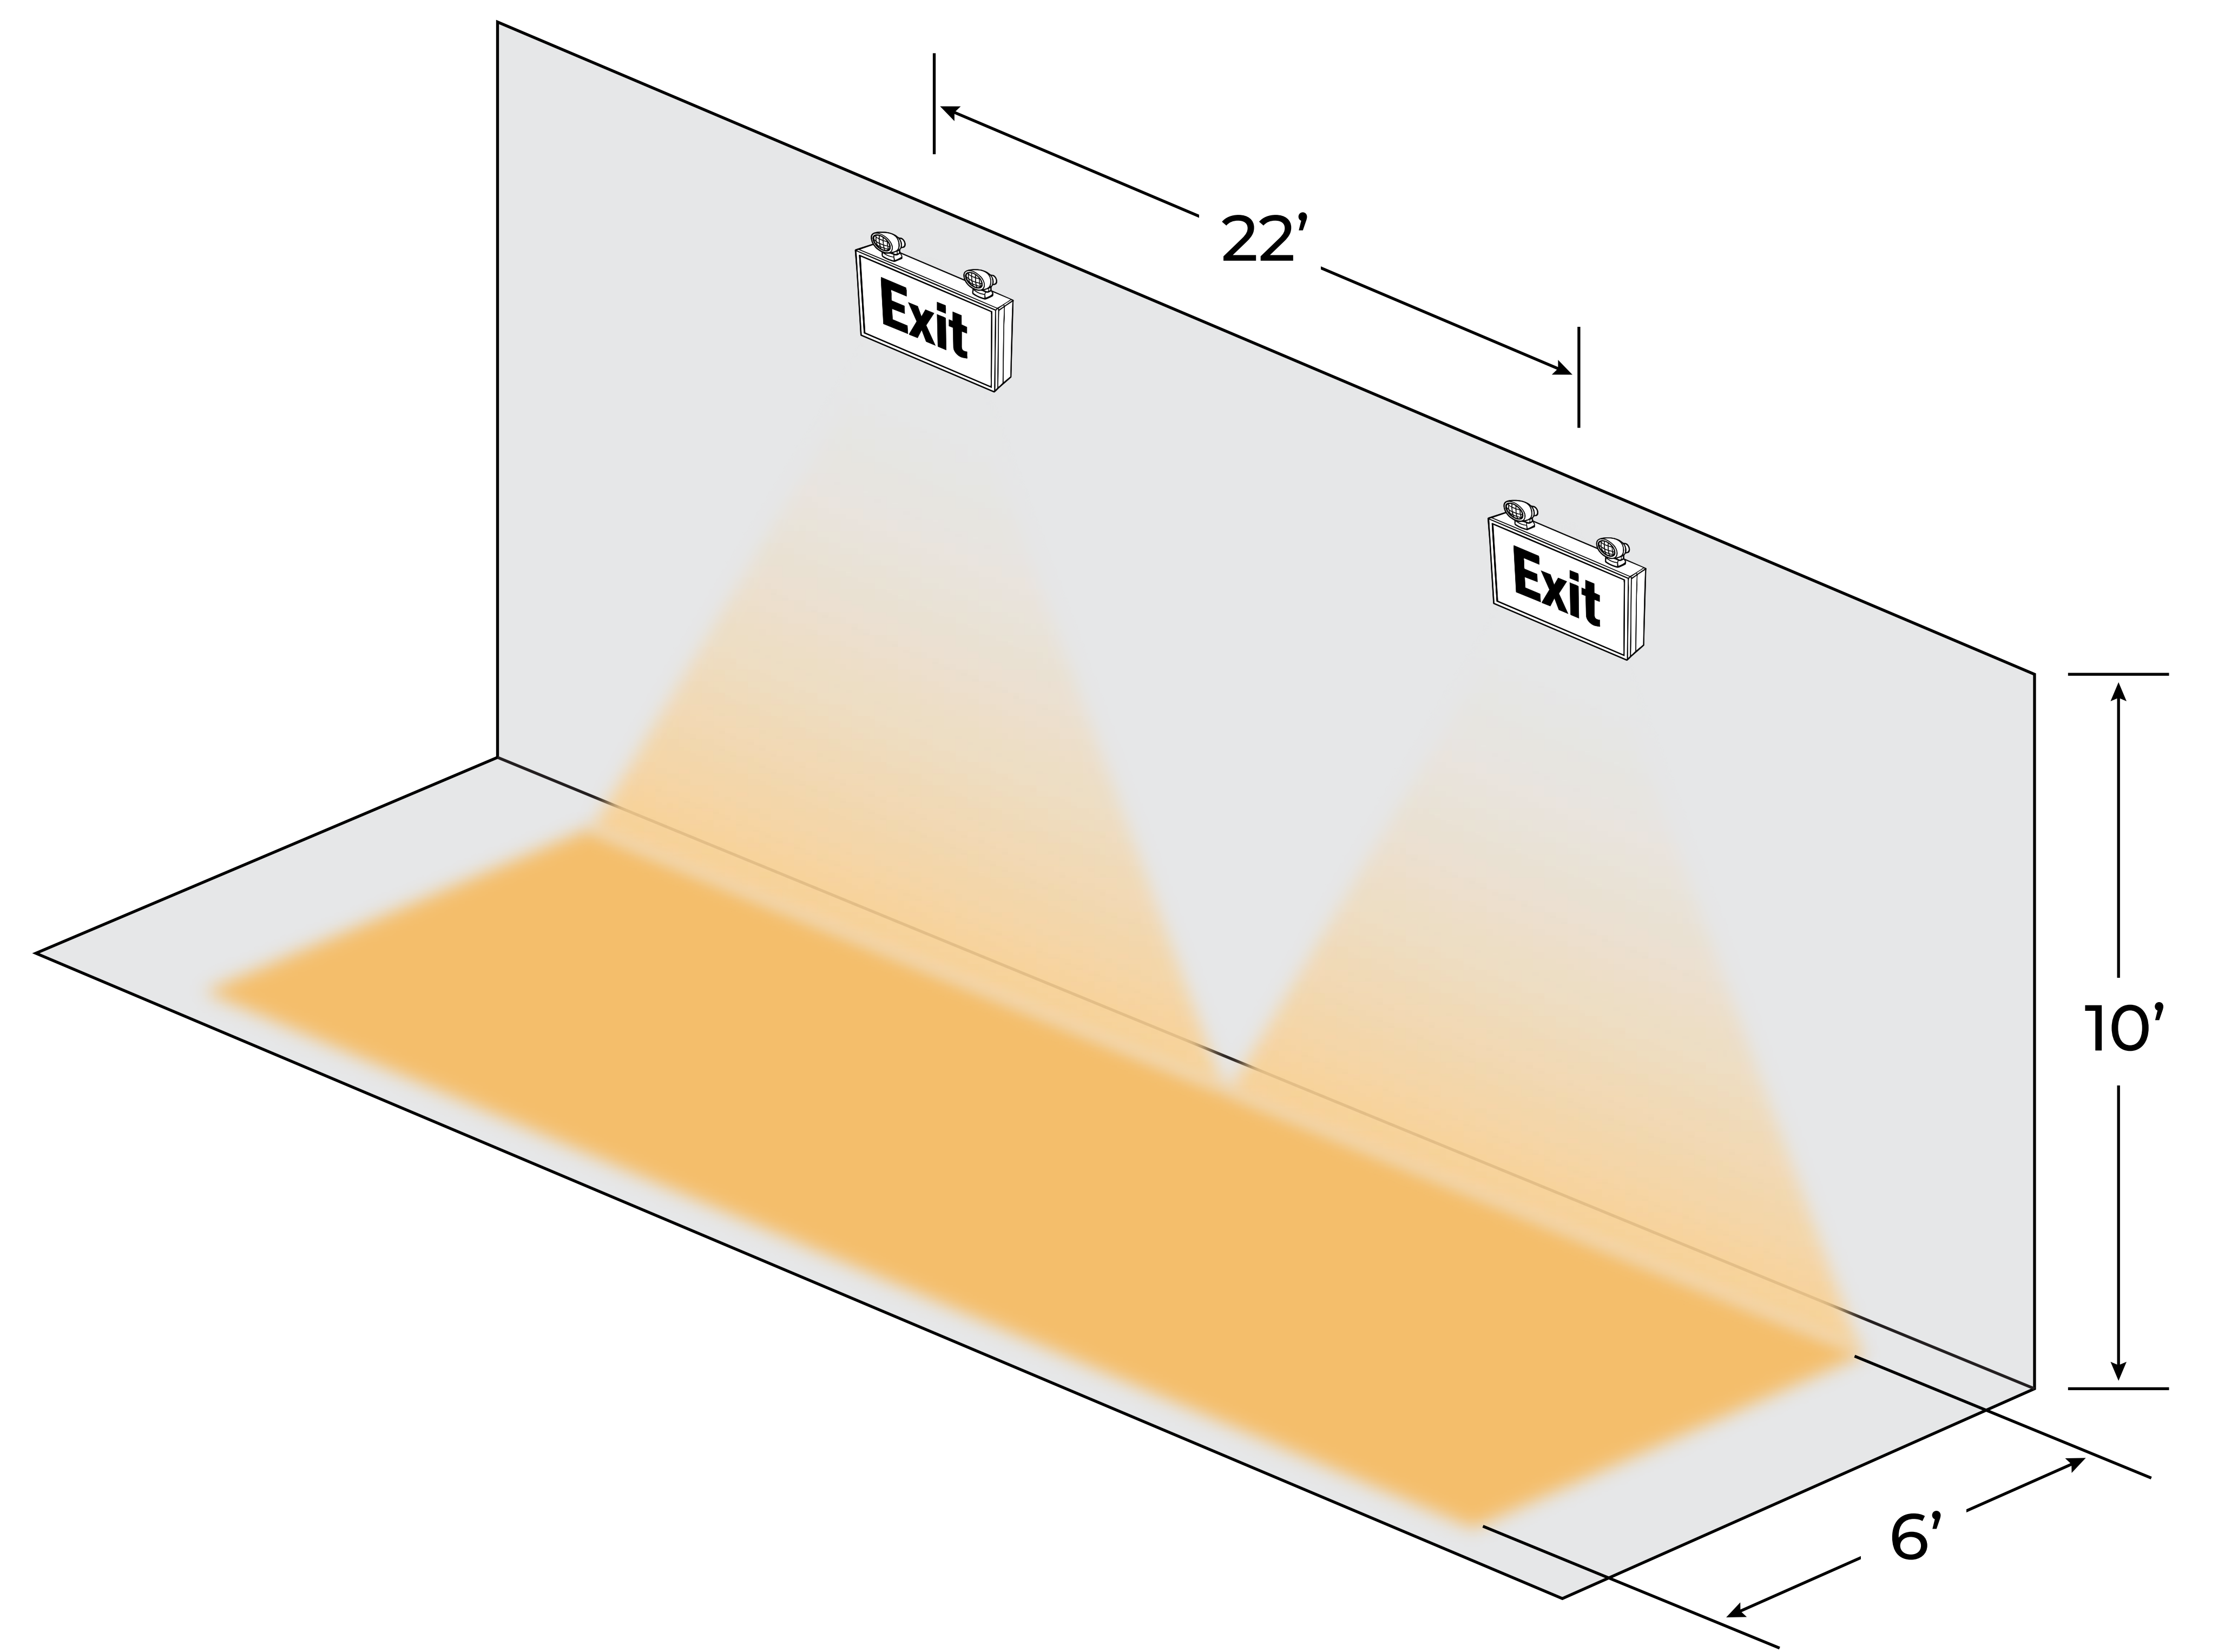

3' WIDE PATH

6' WIDE PATH

7.5' HEIGHT

10' HEIGHT

RXEL25GW