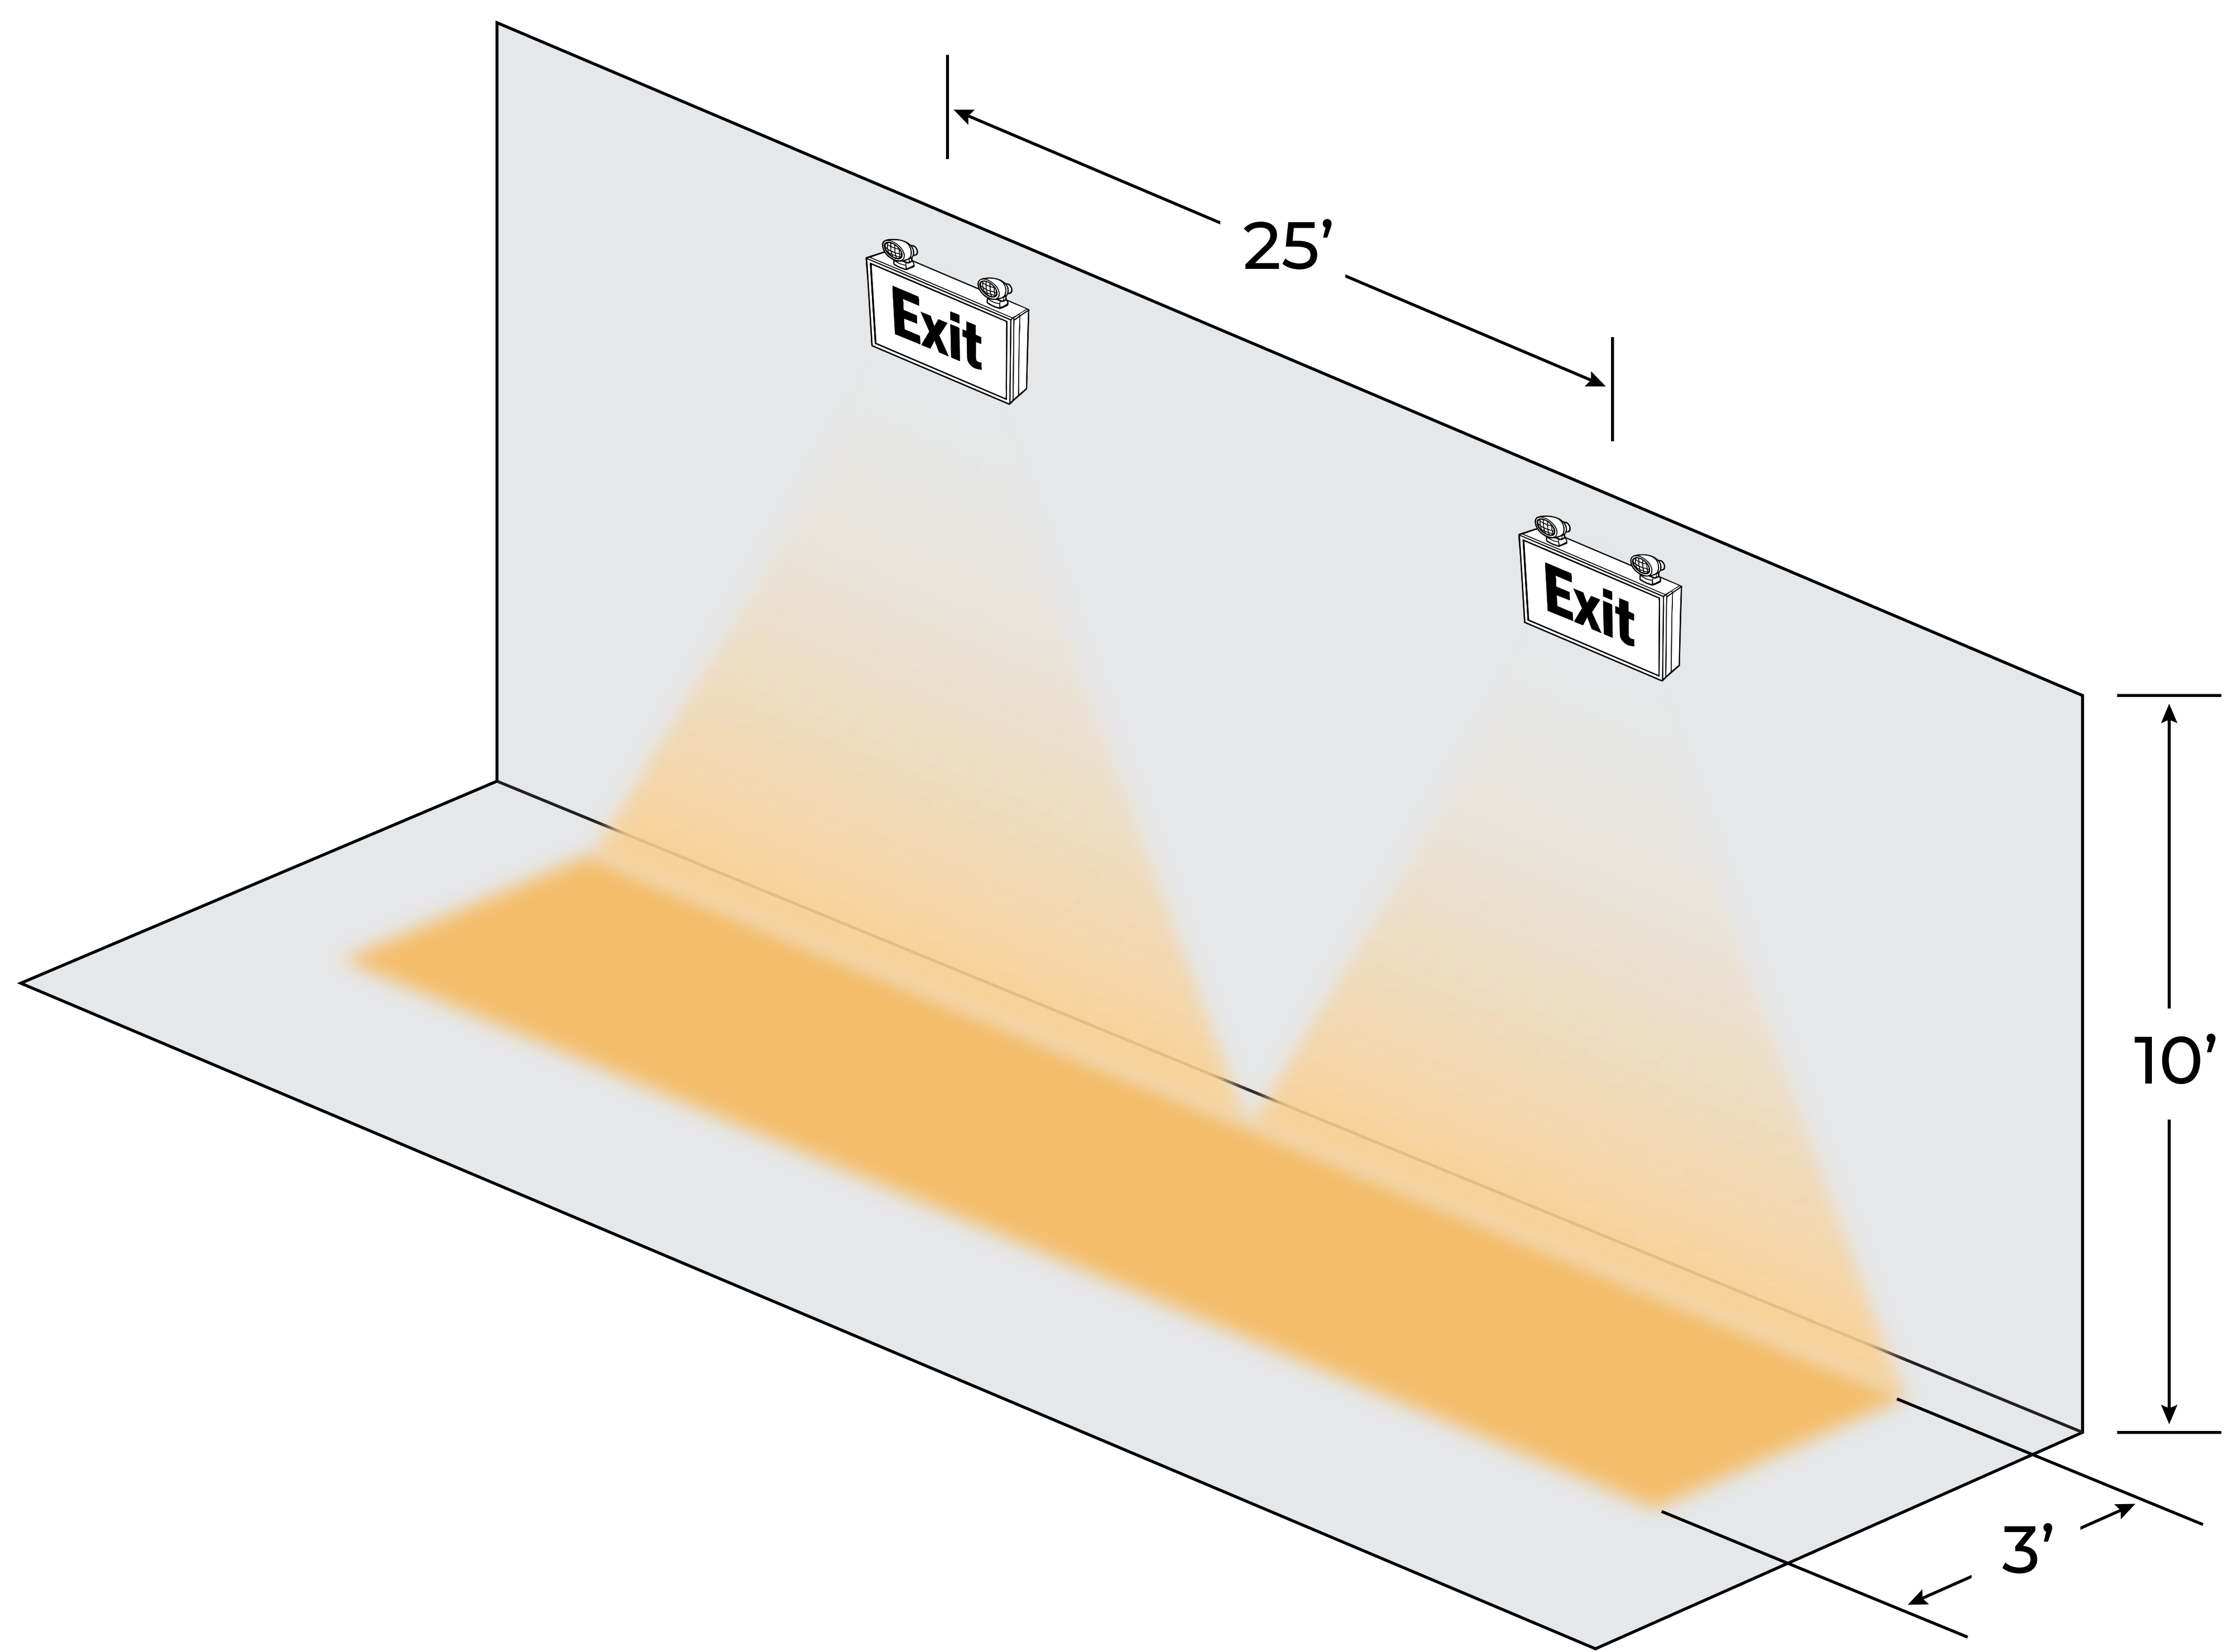

3' WIDE PATH

6' WIDE PATH

7.5' HEIGHT

10' HEIGHT

RXEL25GW