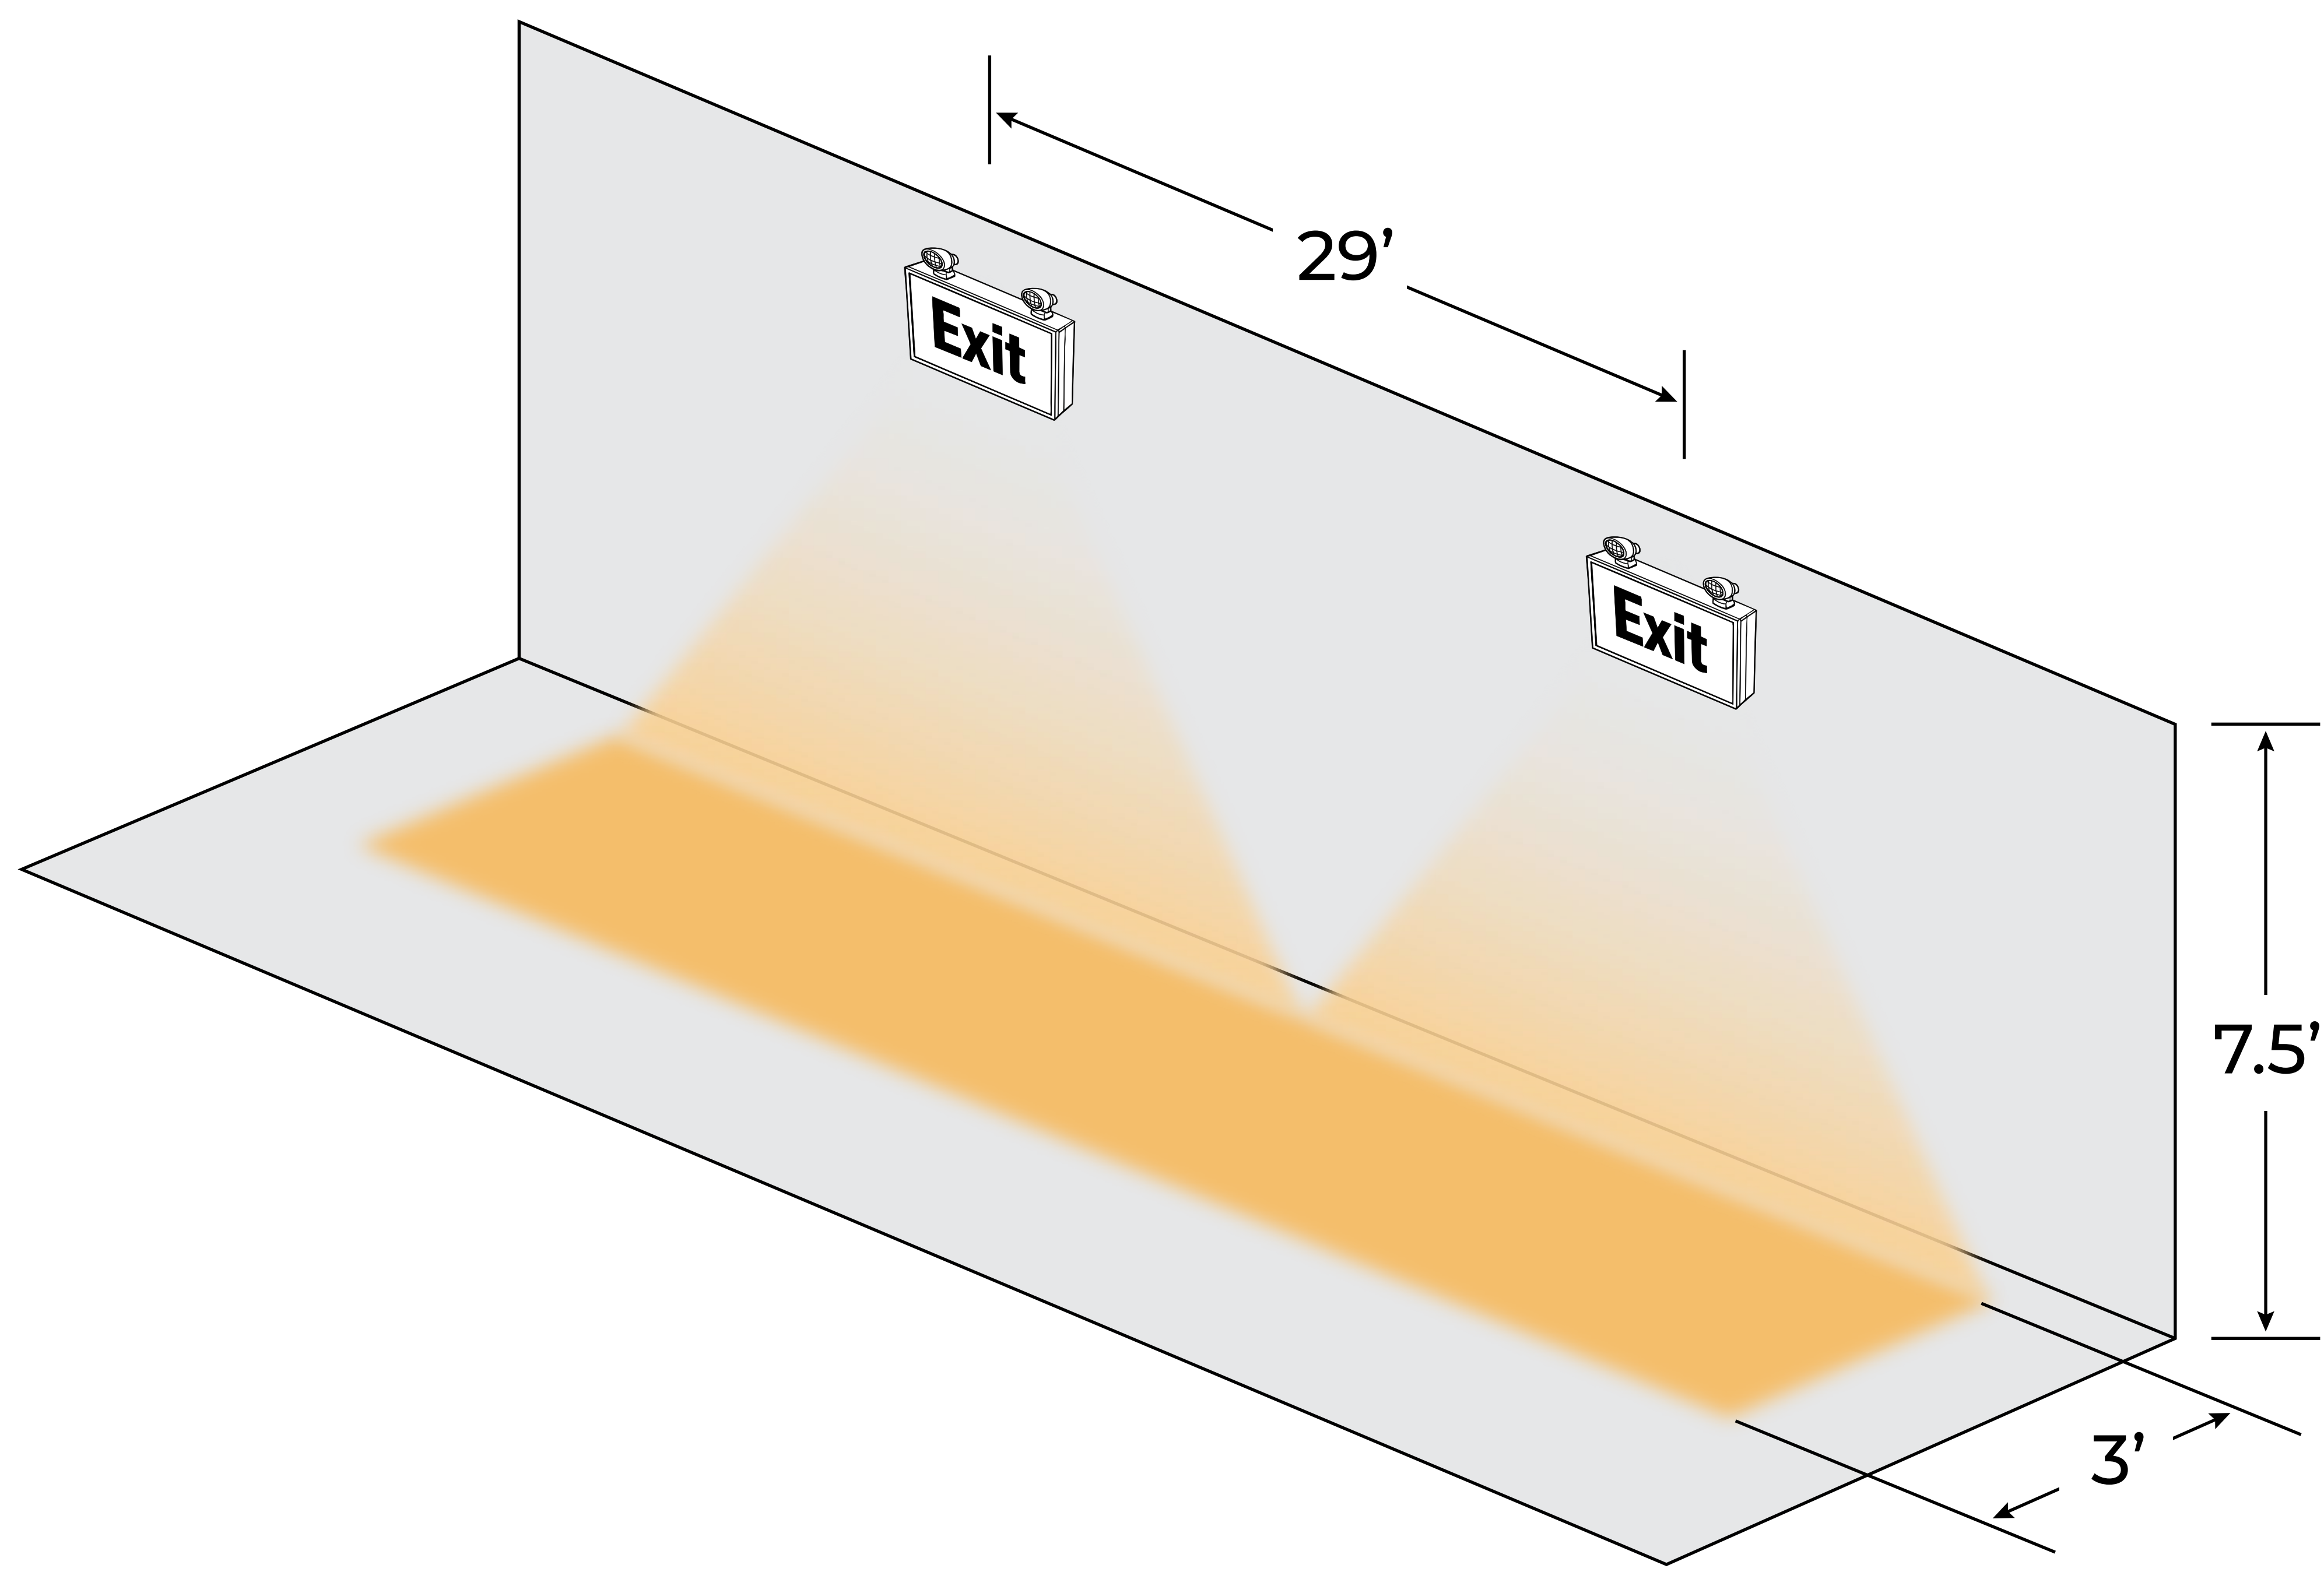

3' WIDE PATH

6' WIDE PATH

7.5' HEIGHT

10' HEIGHT

RXEL25GW