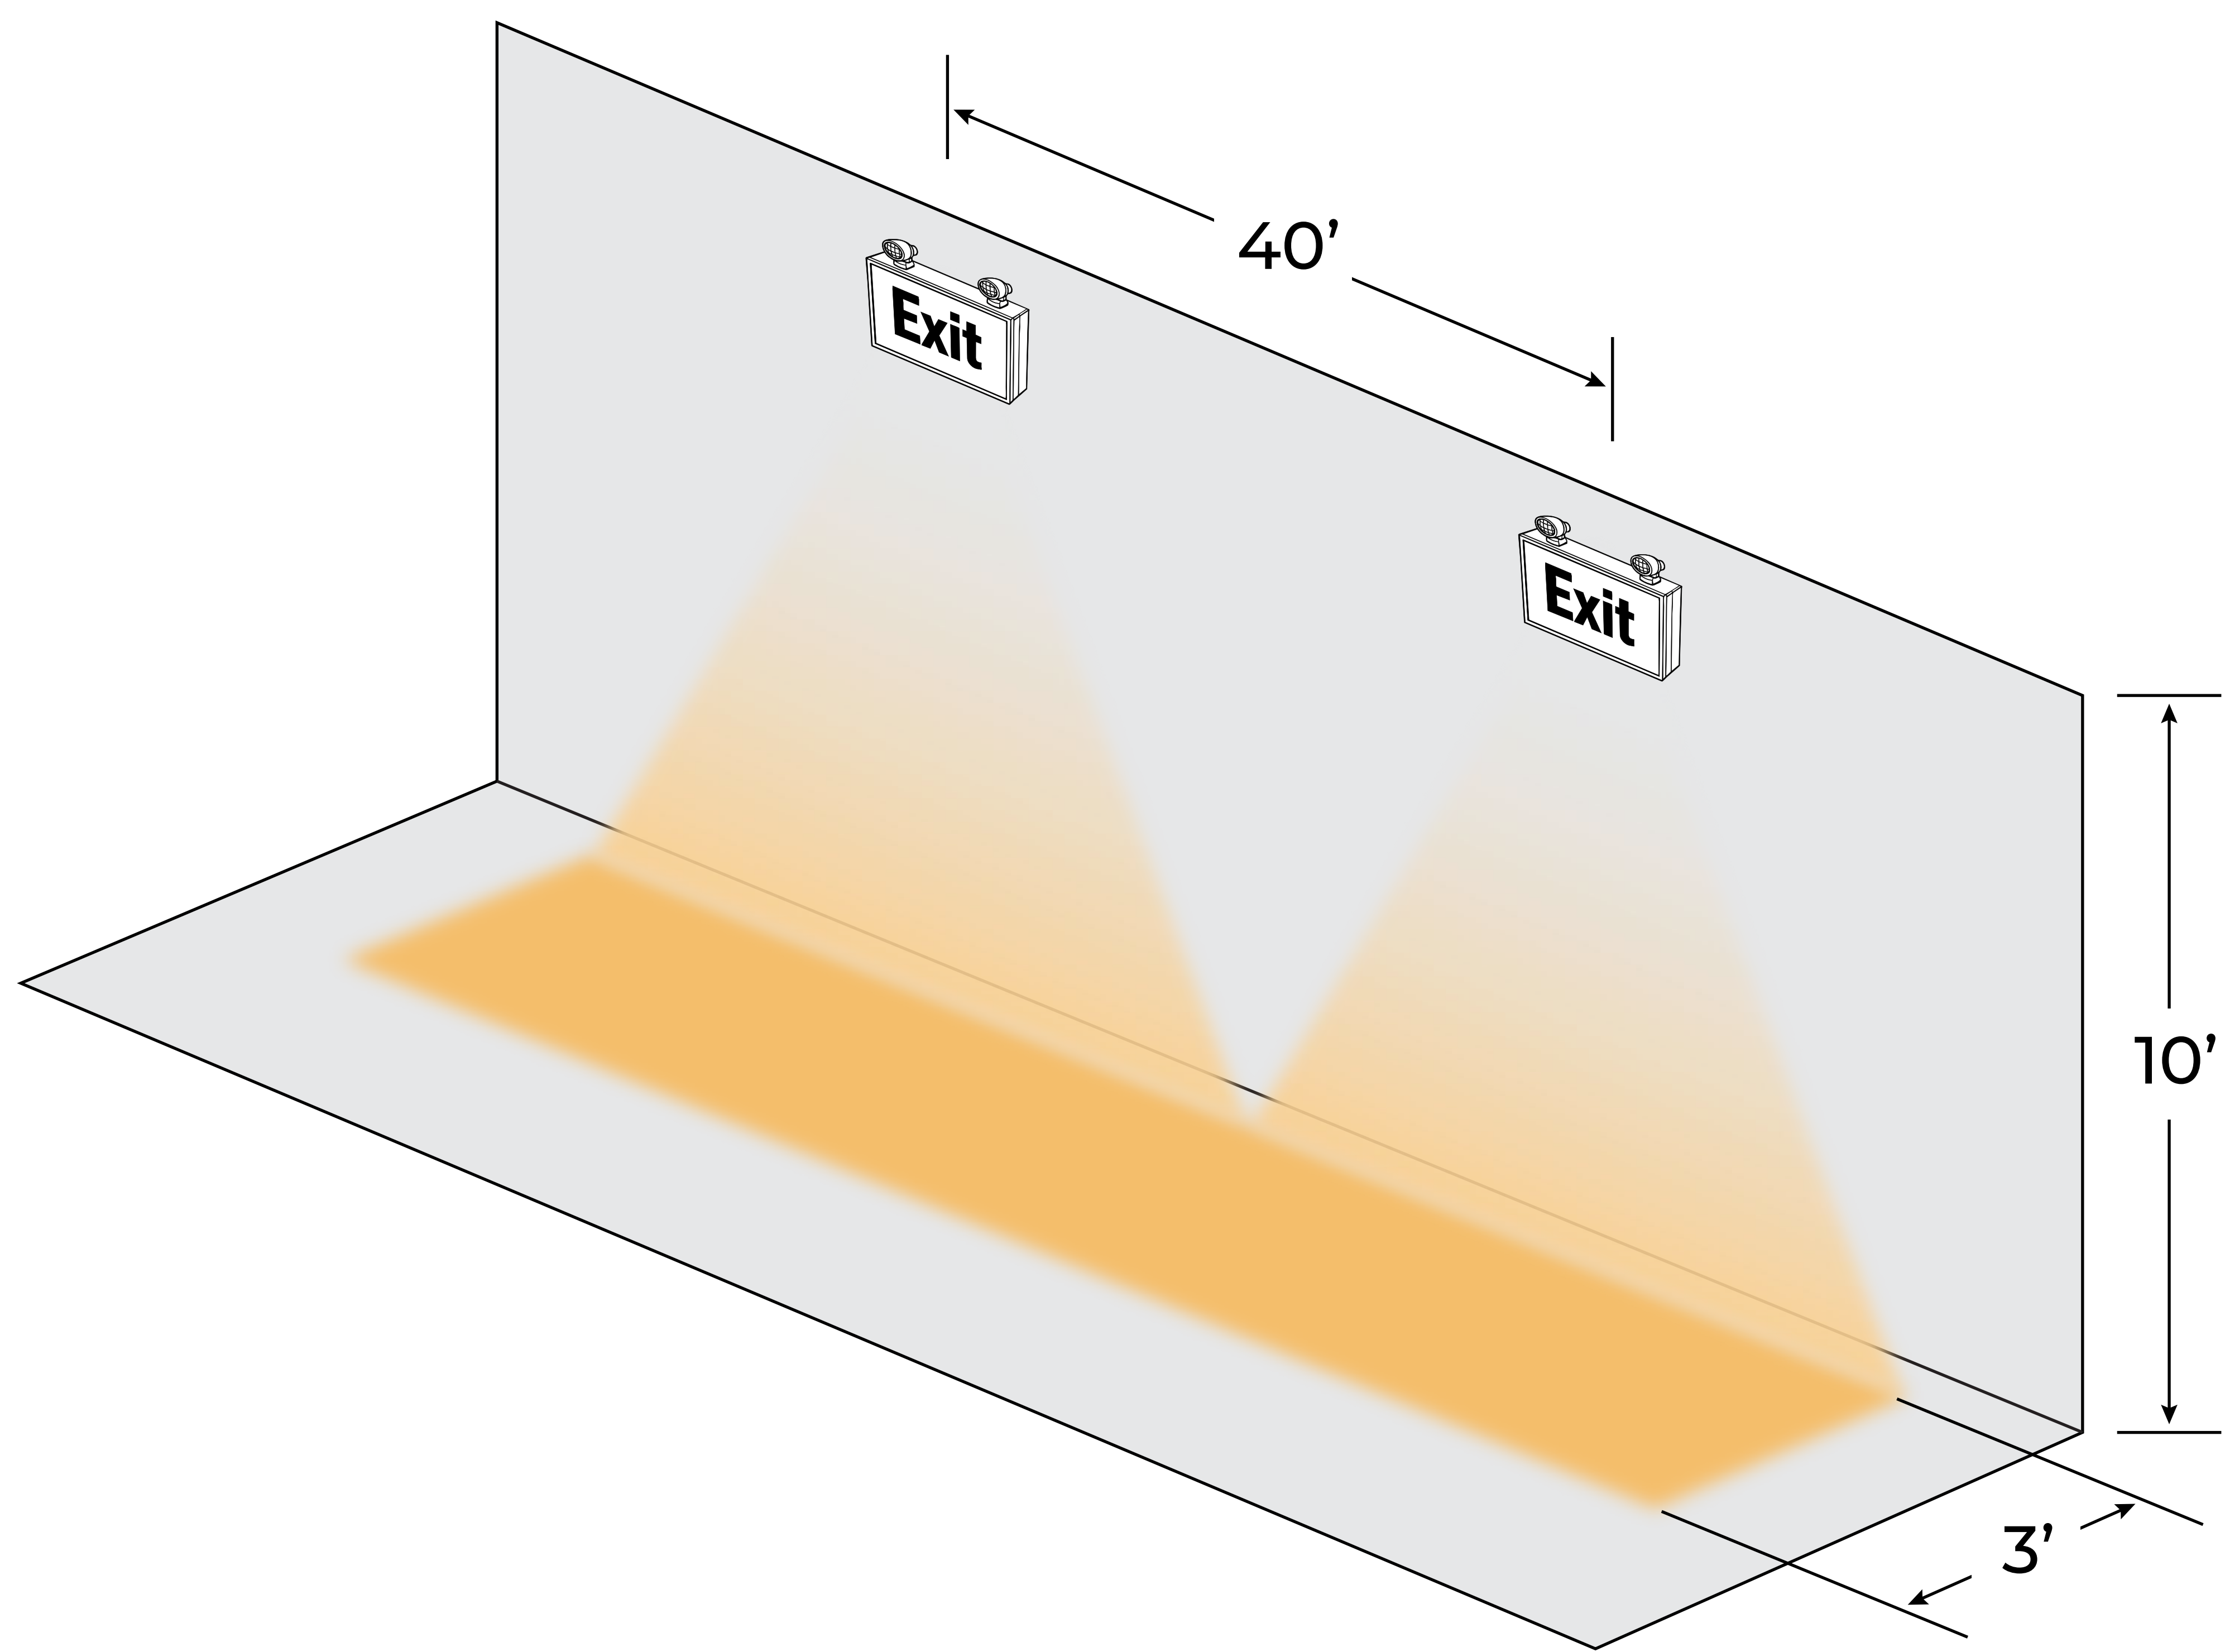

3' WIDE PATH

6' WIDE PATH

7.5' HEIGHT

10' HEIGHT

RXEL35GBA