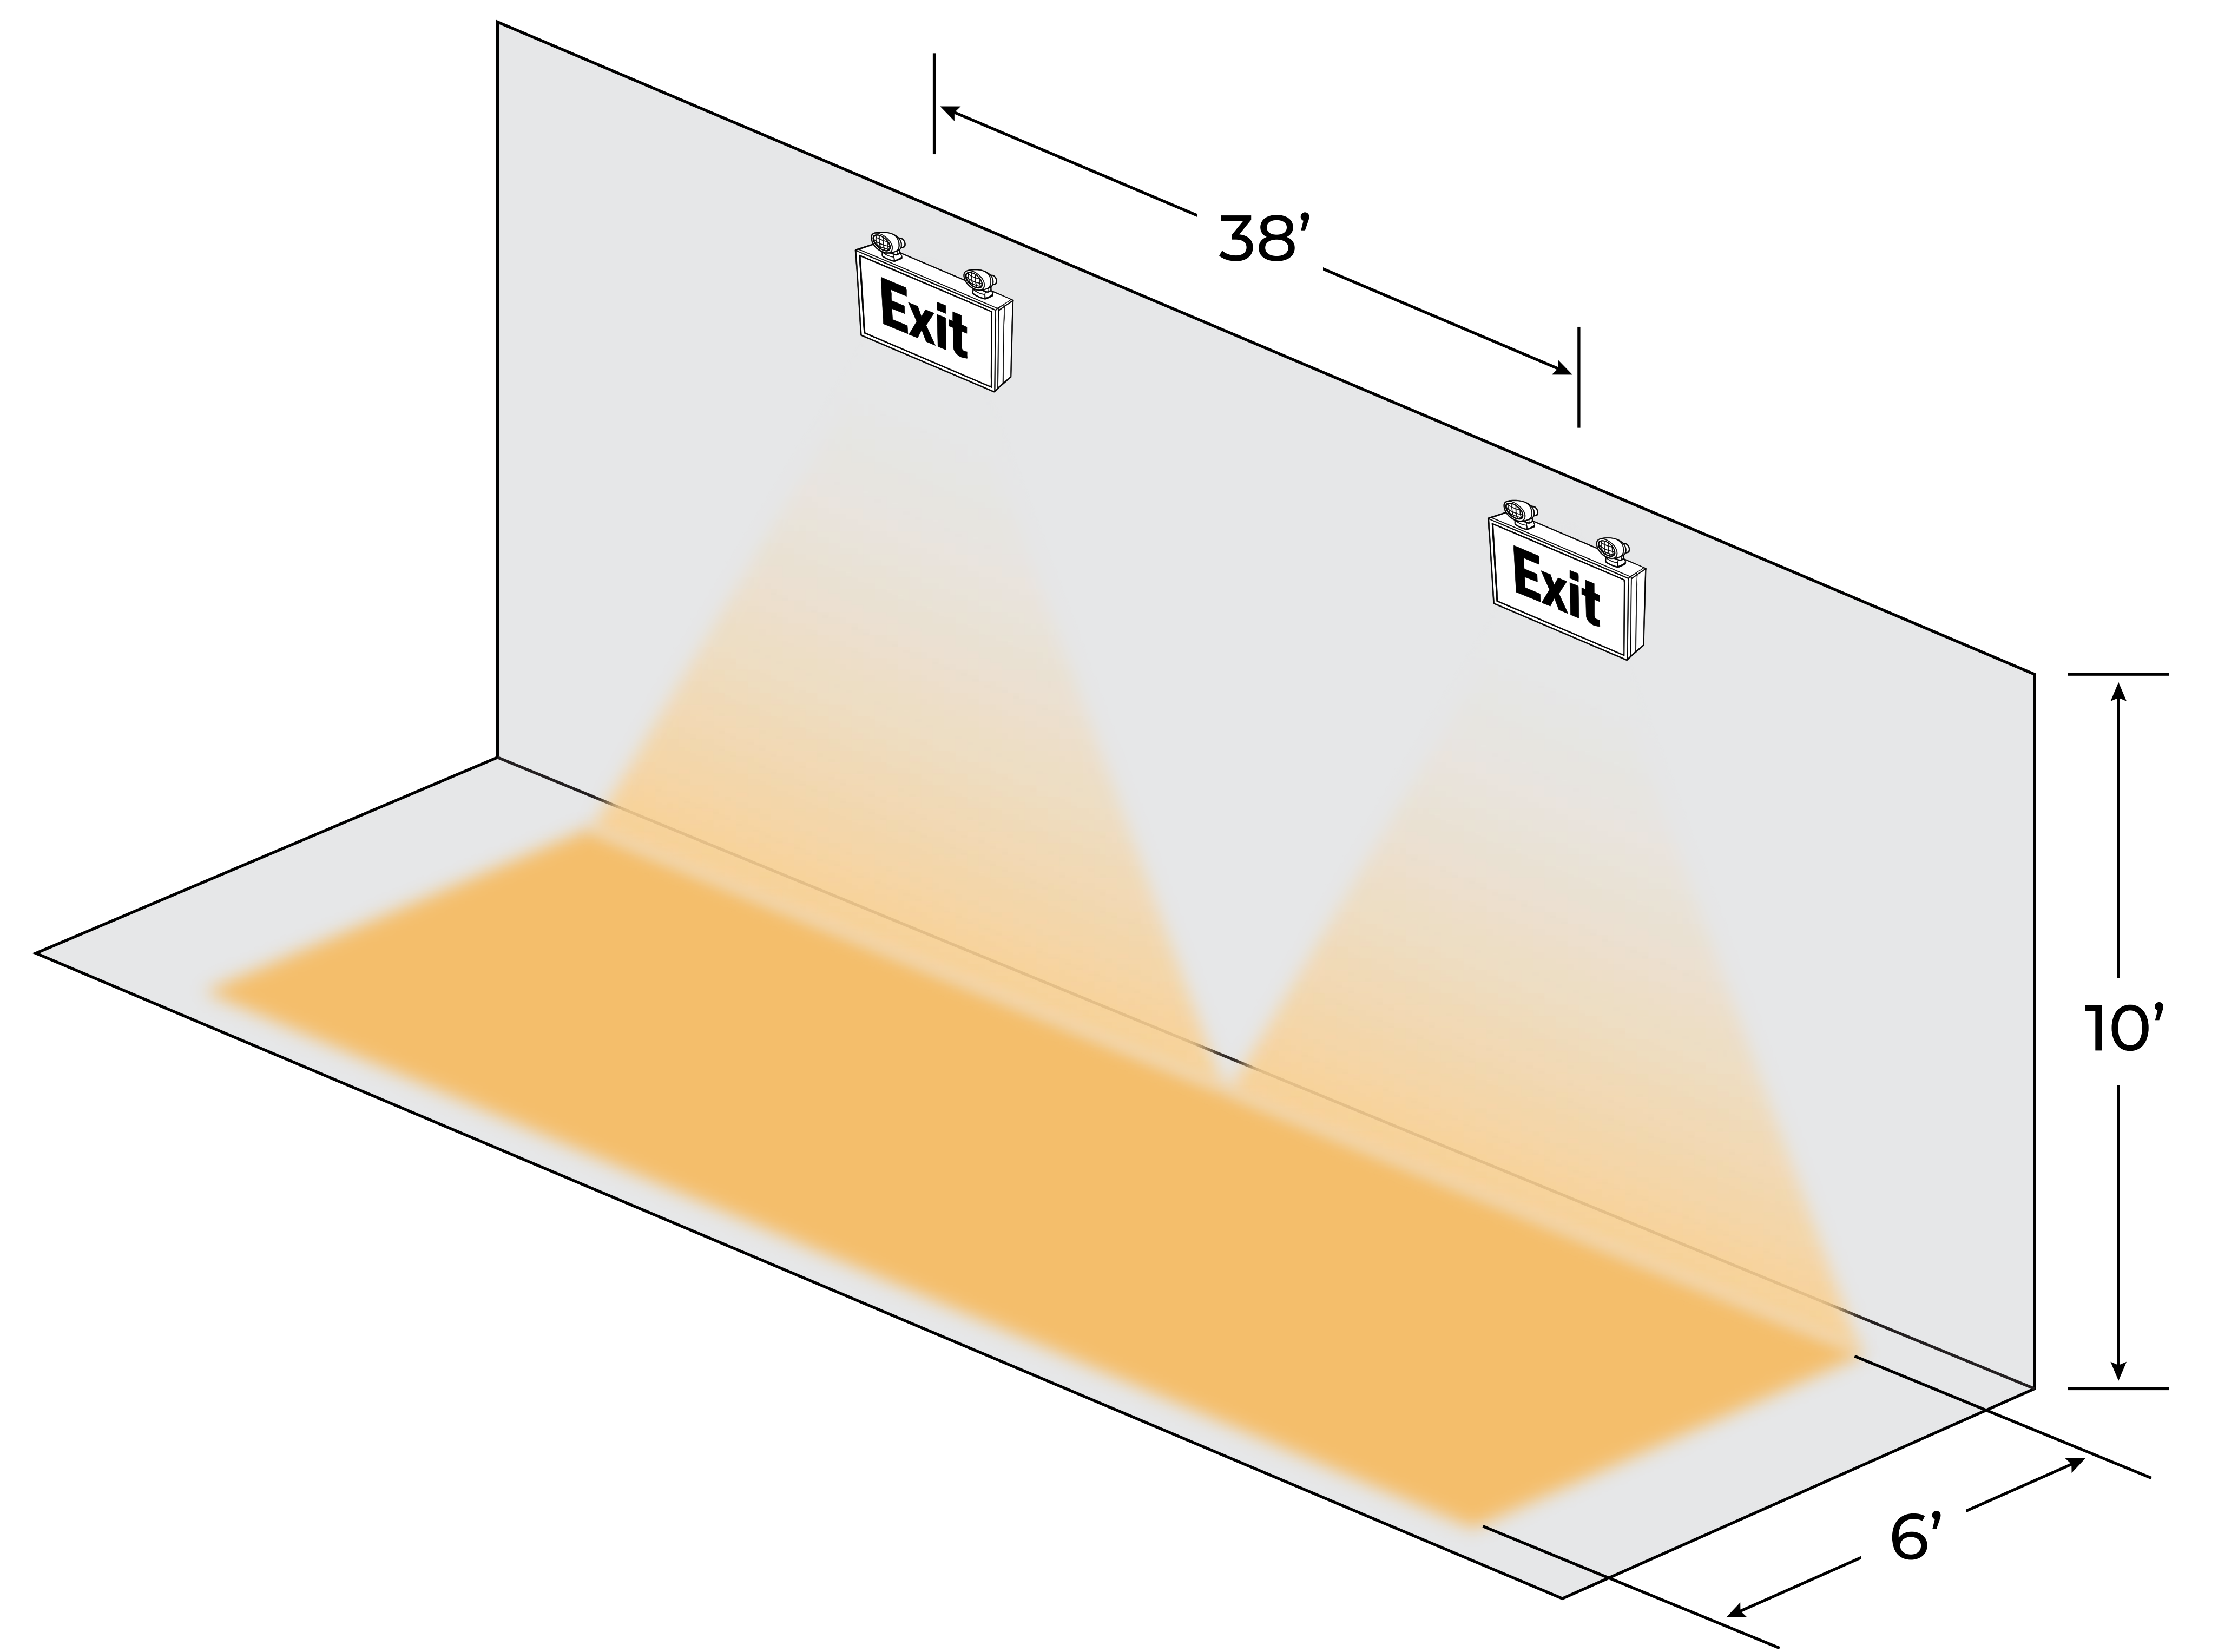

3' WIDE PATH

6' WIDE PATH

7.5' HEIGHT

10' HEIGHT

RXEL35GBA