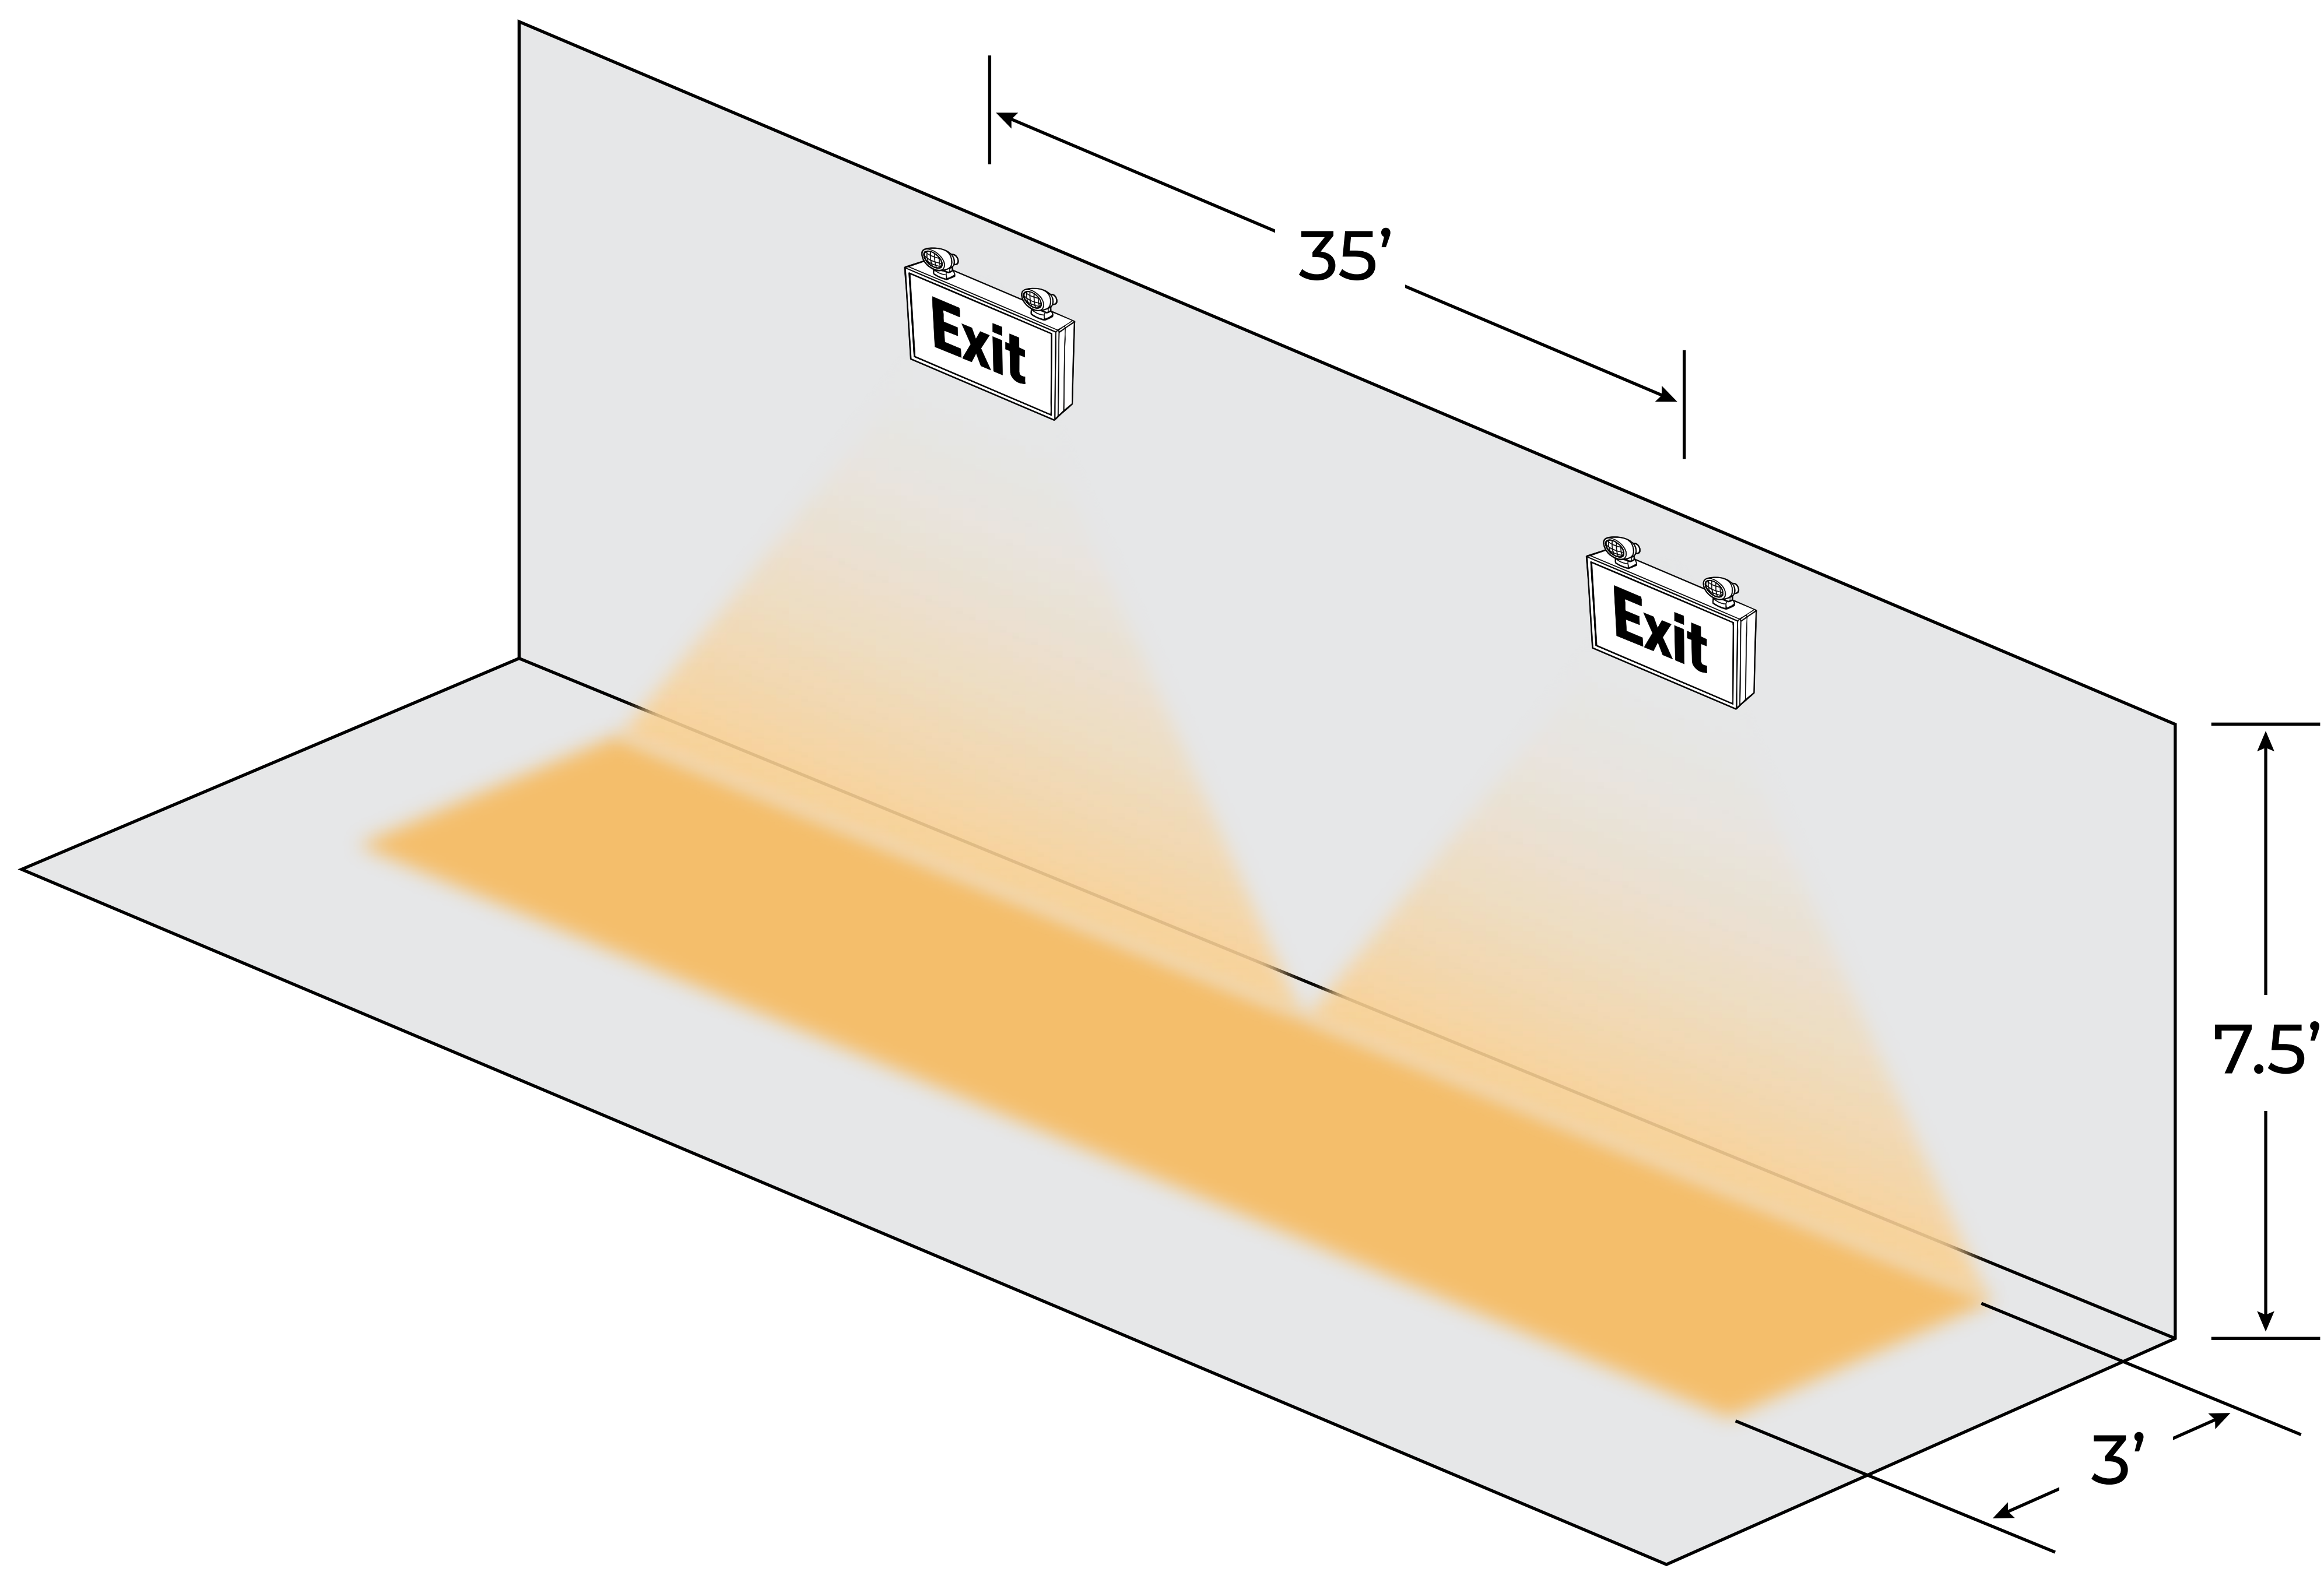

3' WIDE PATH

6' WIDE PATH

7.5' HEIGHT

10' HEIGHT

RXEL35GBA