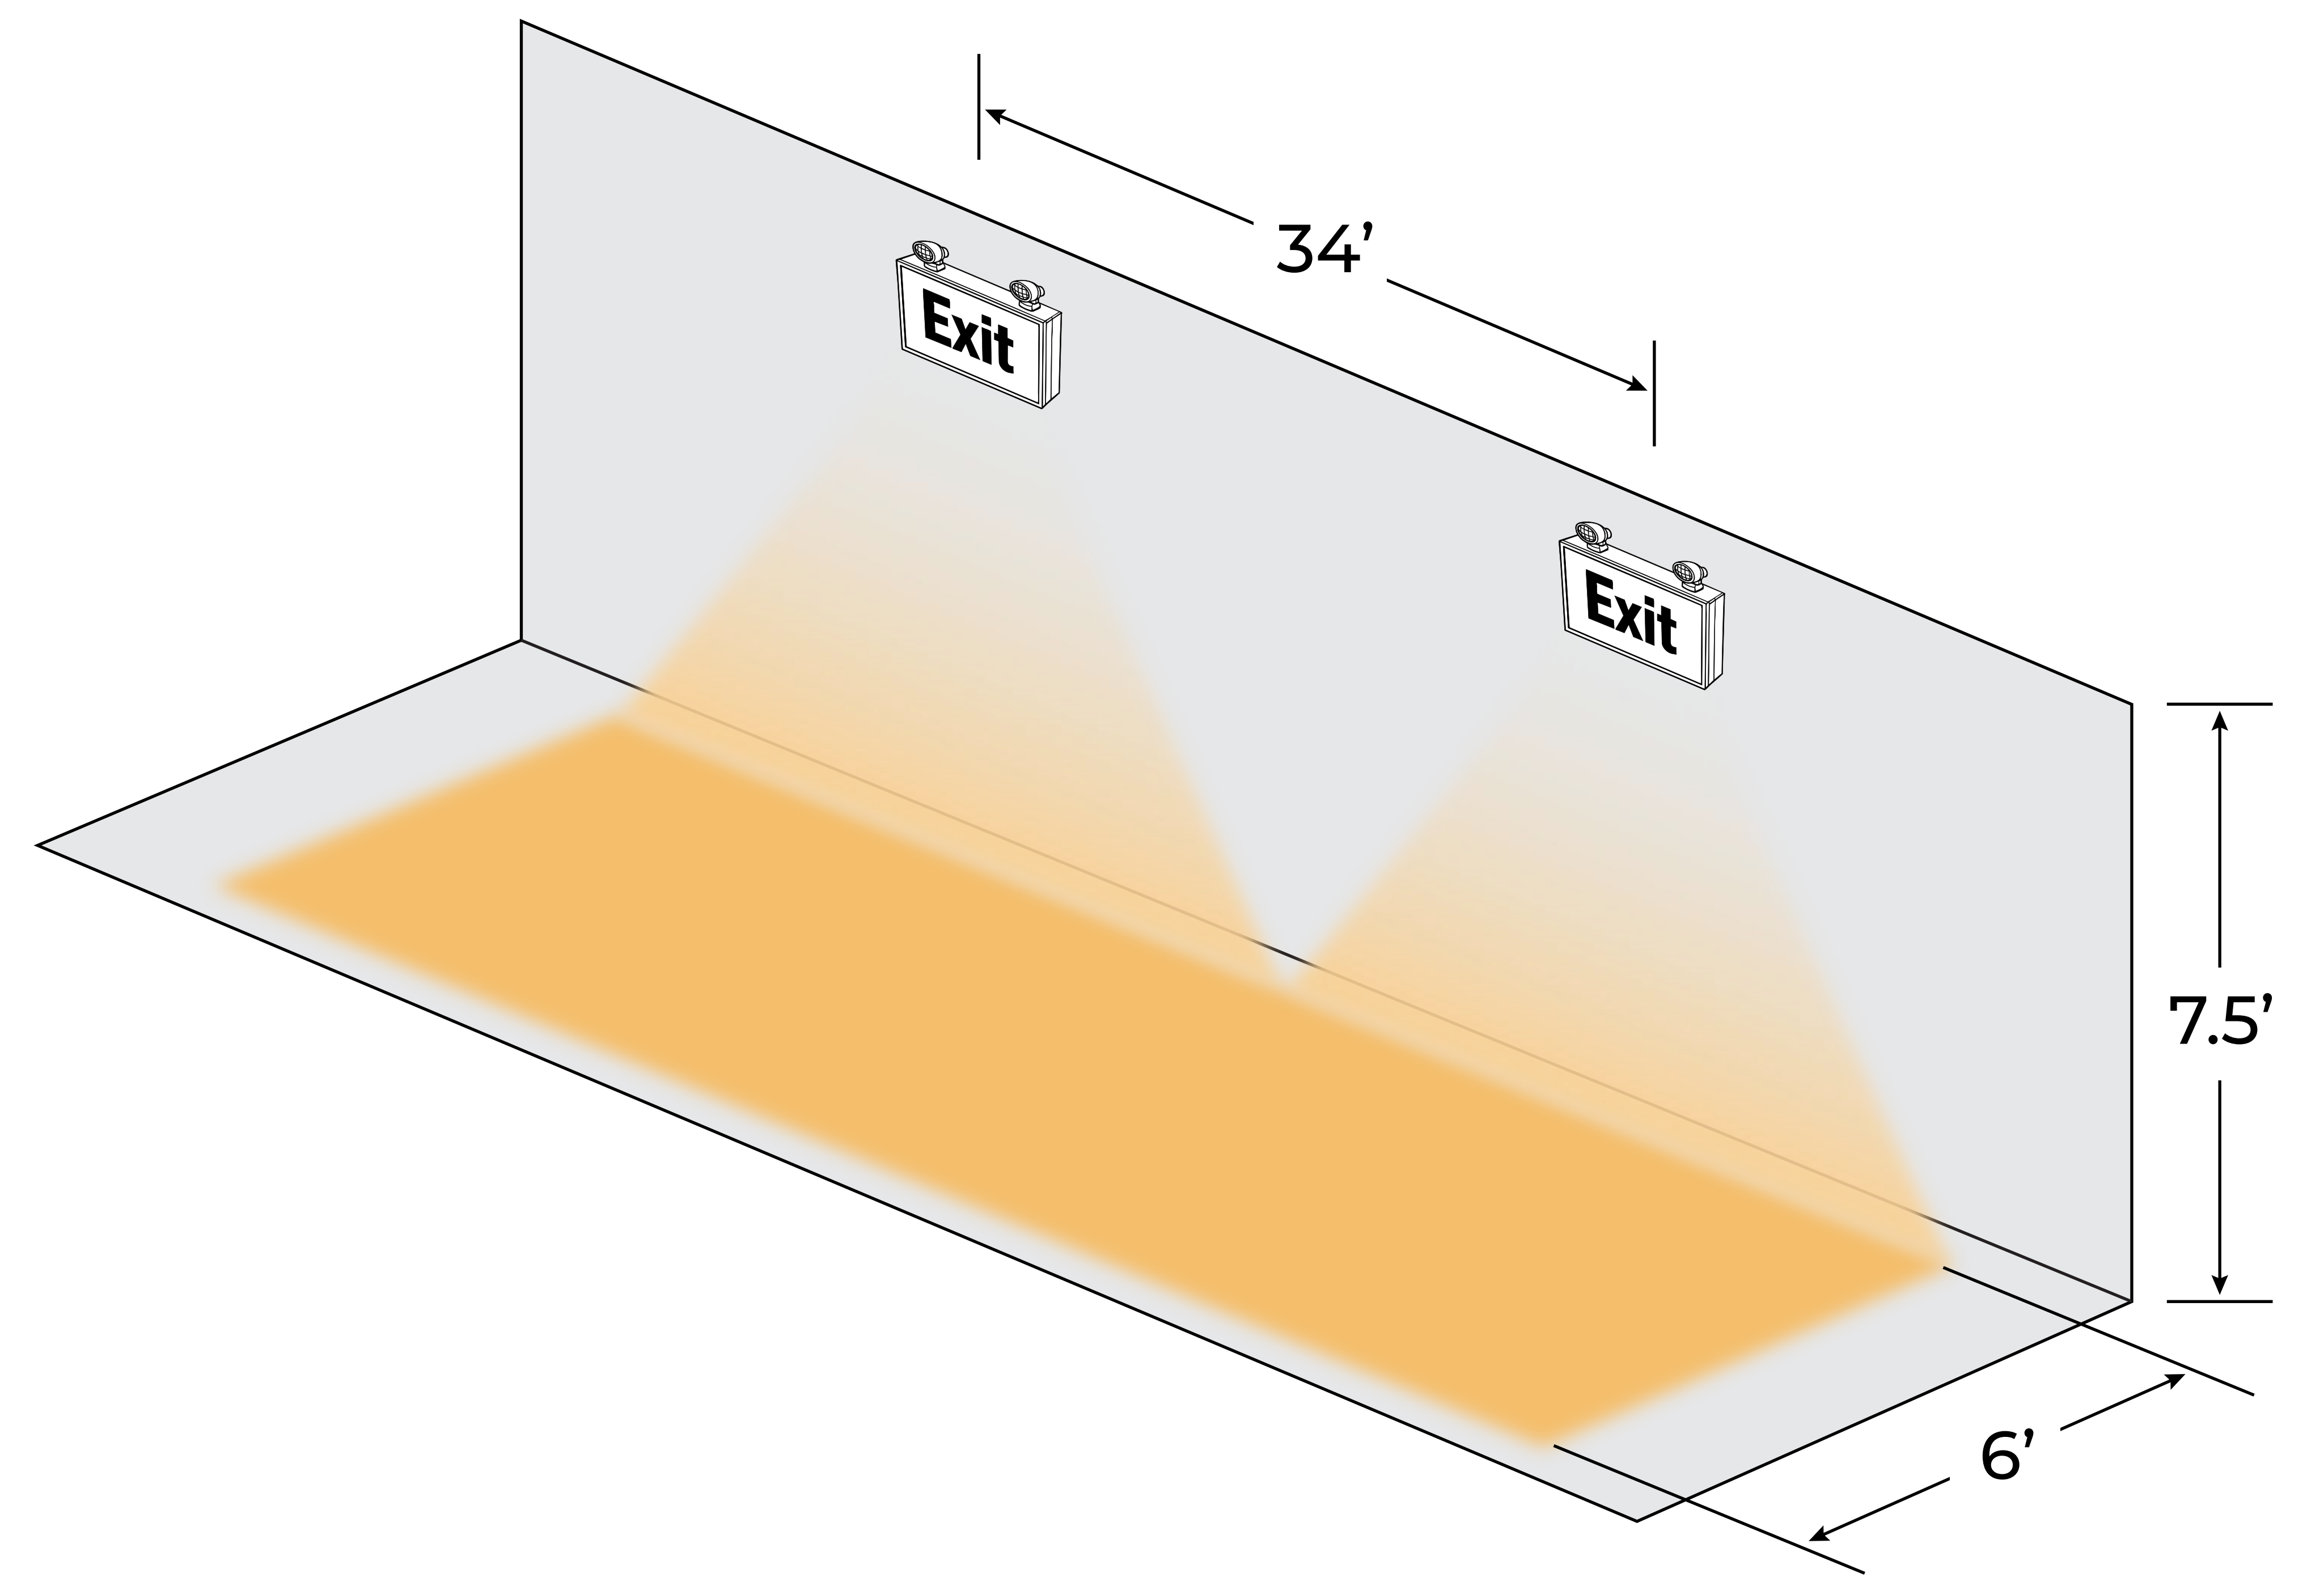

3' WIDE PATH

6' WIDE PATH

7.5' HEIGHT

10' HEIGHT

RXEL35GBA