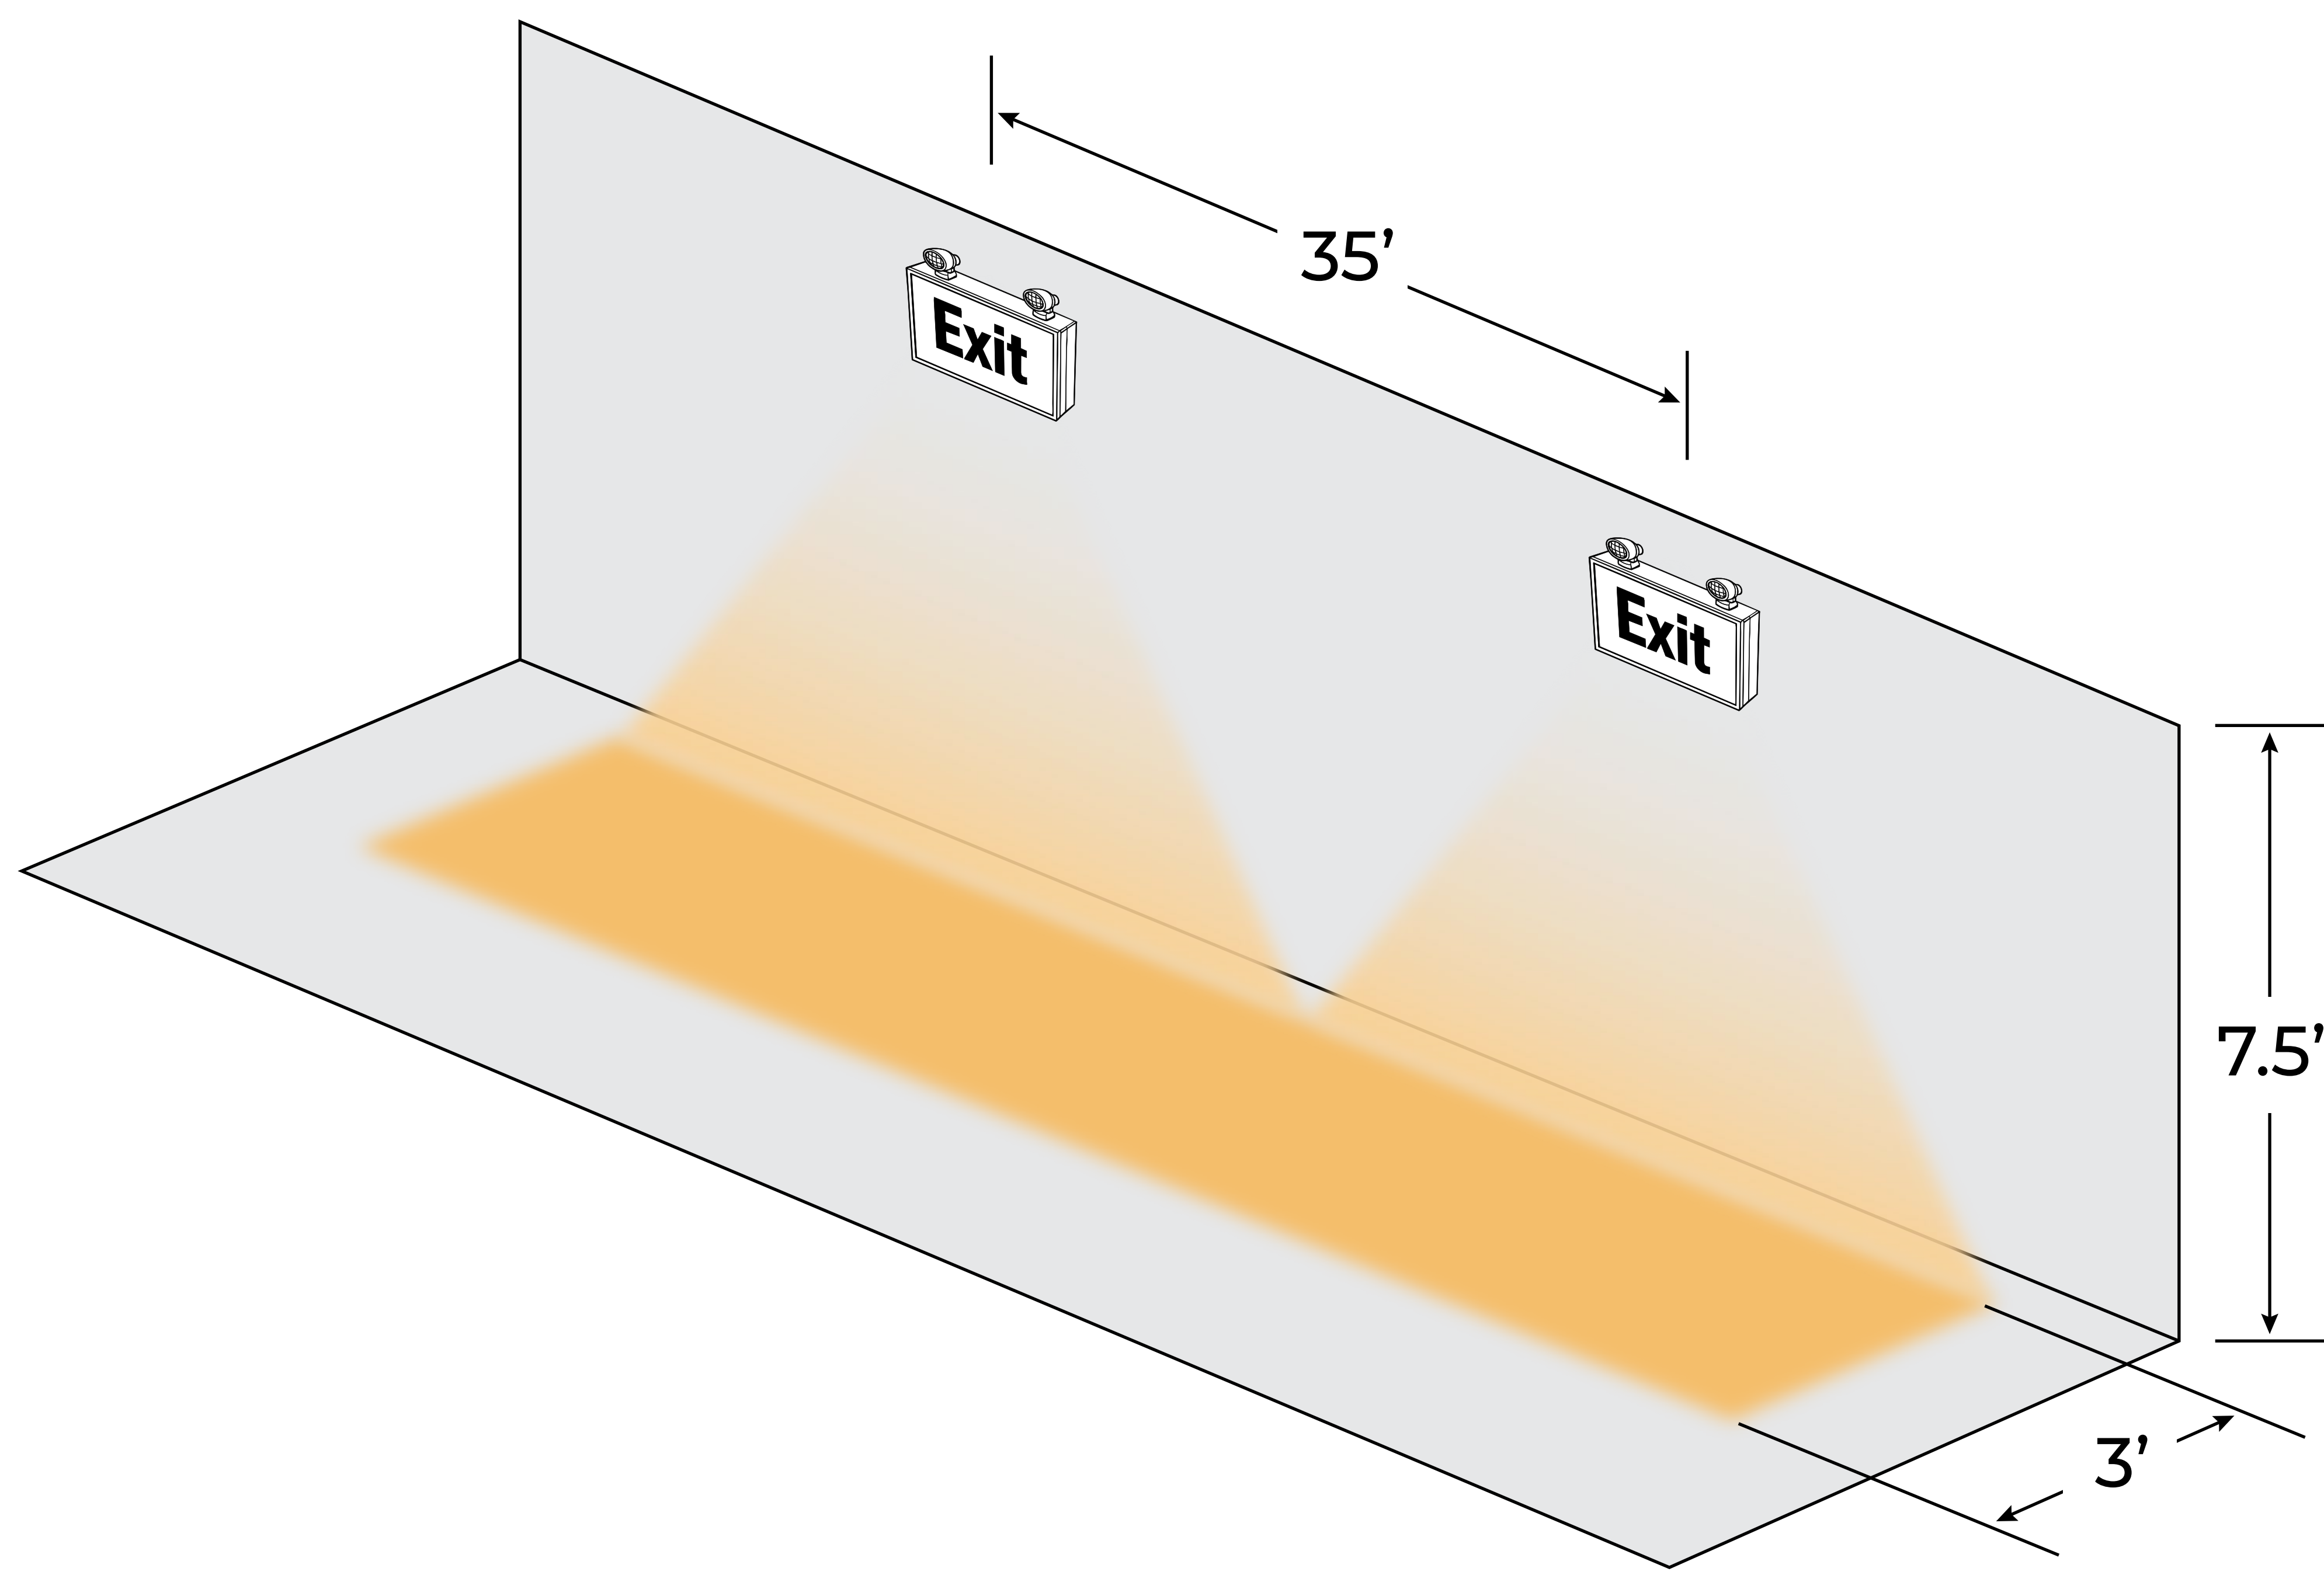

3' WIDE PATH

6' WIDE PATH

7.5' HEIGHT

10' HEIGHT

RXEL36GBA