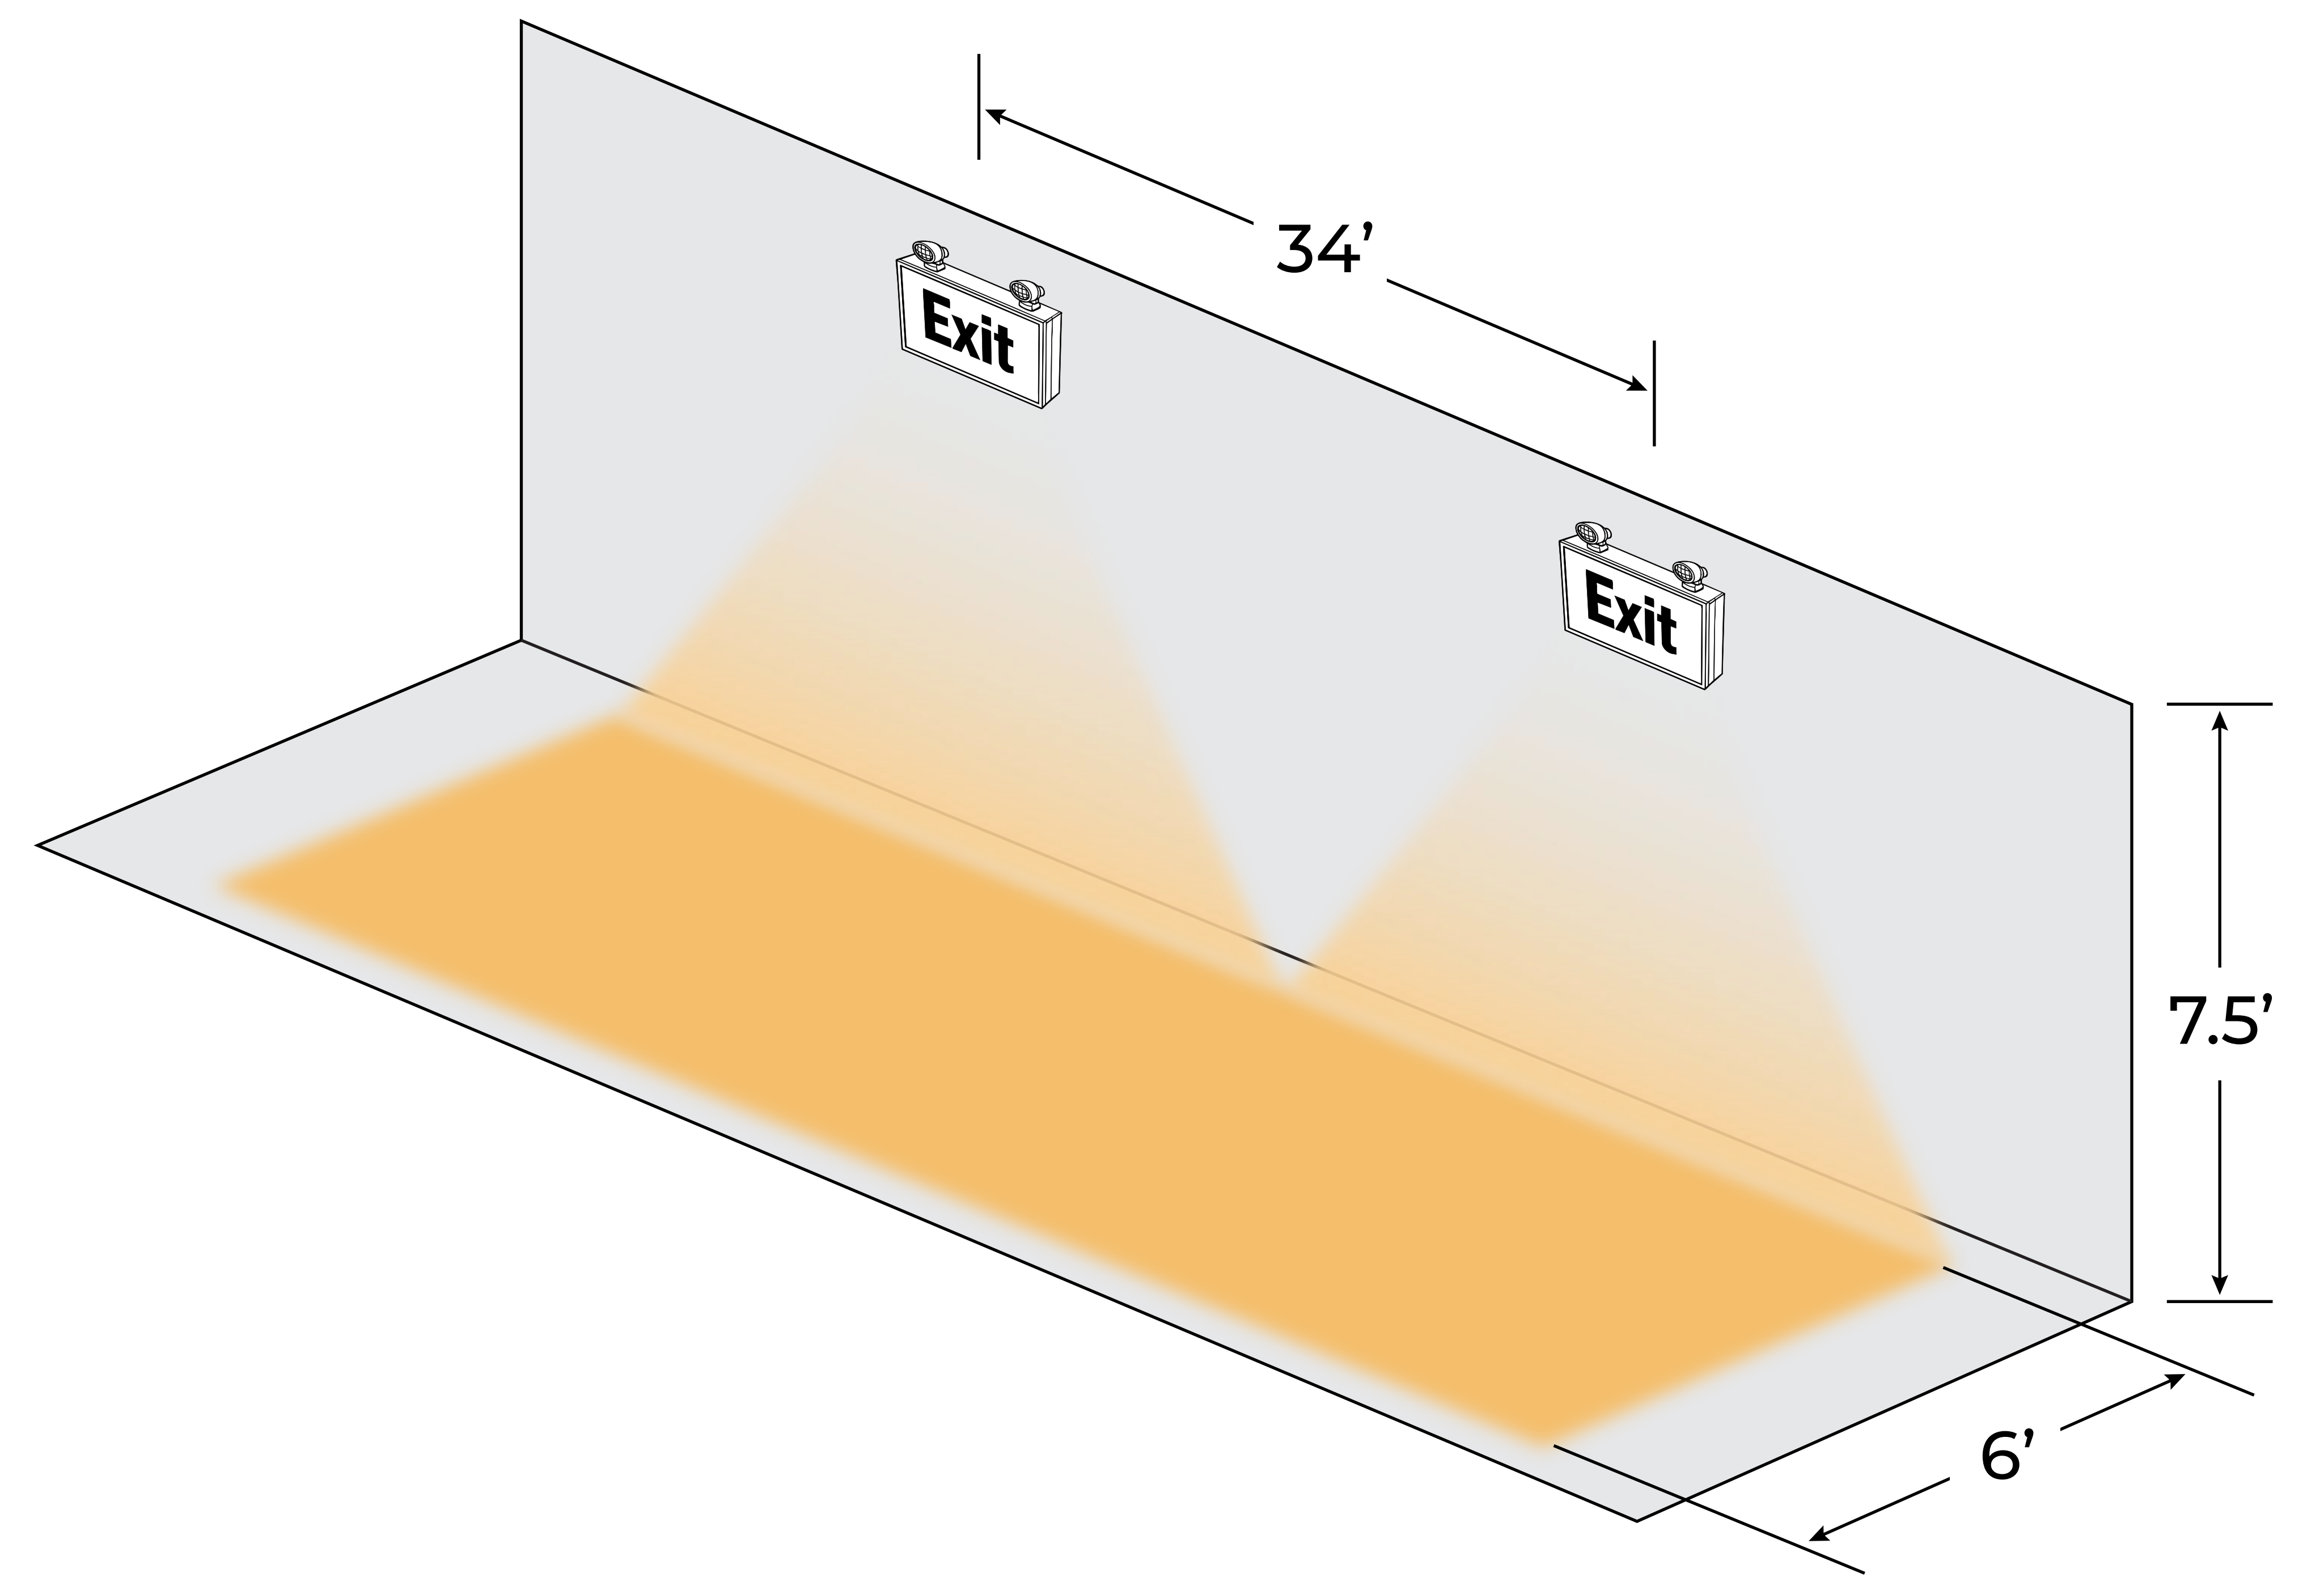

3' WIDE PATH

6' WIDE PATH

7.5' HEIGHT

10' HEIGHT

RXEL36GBA