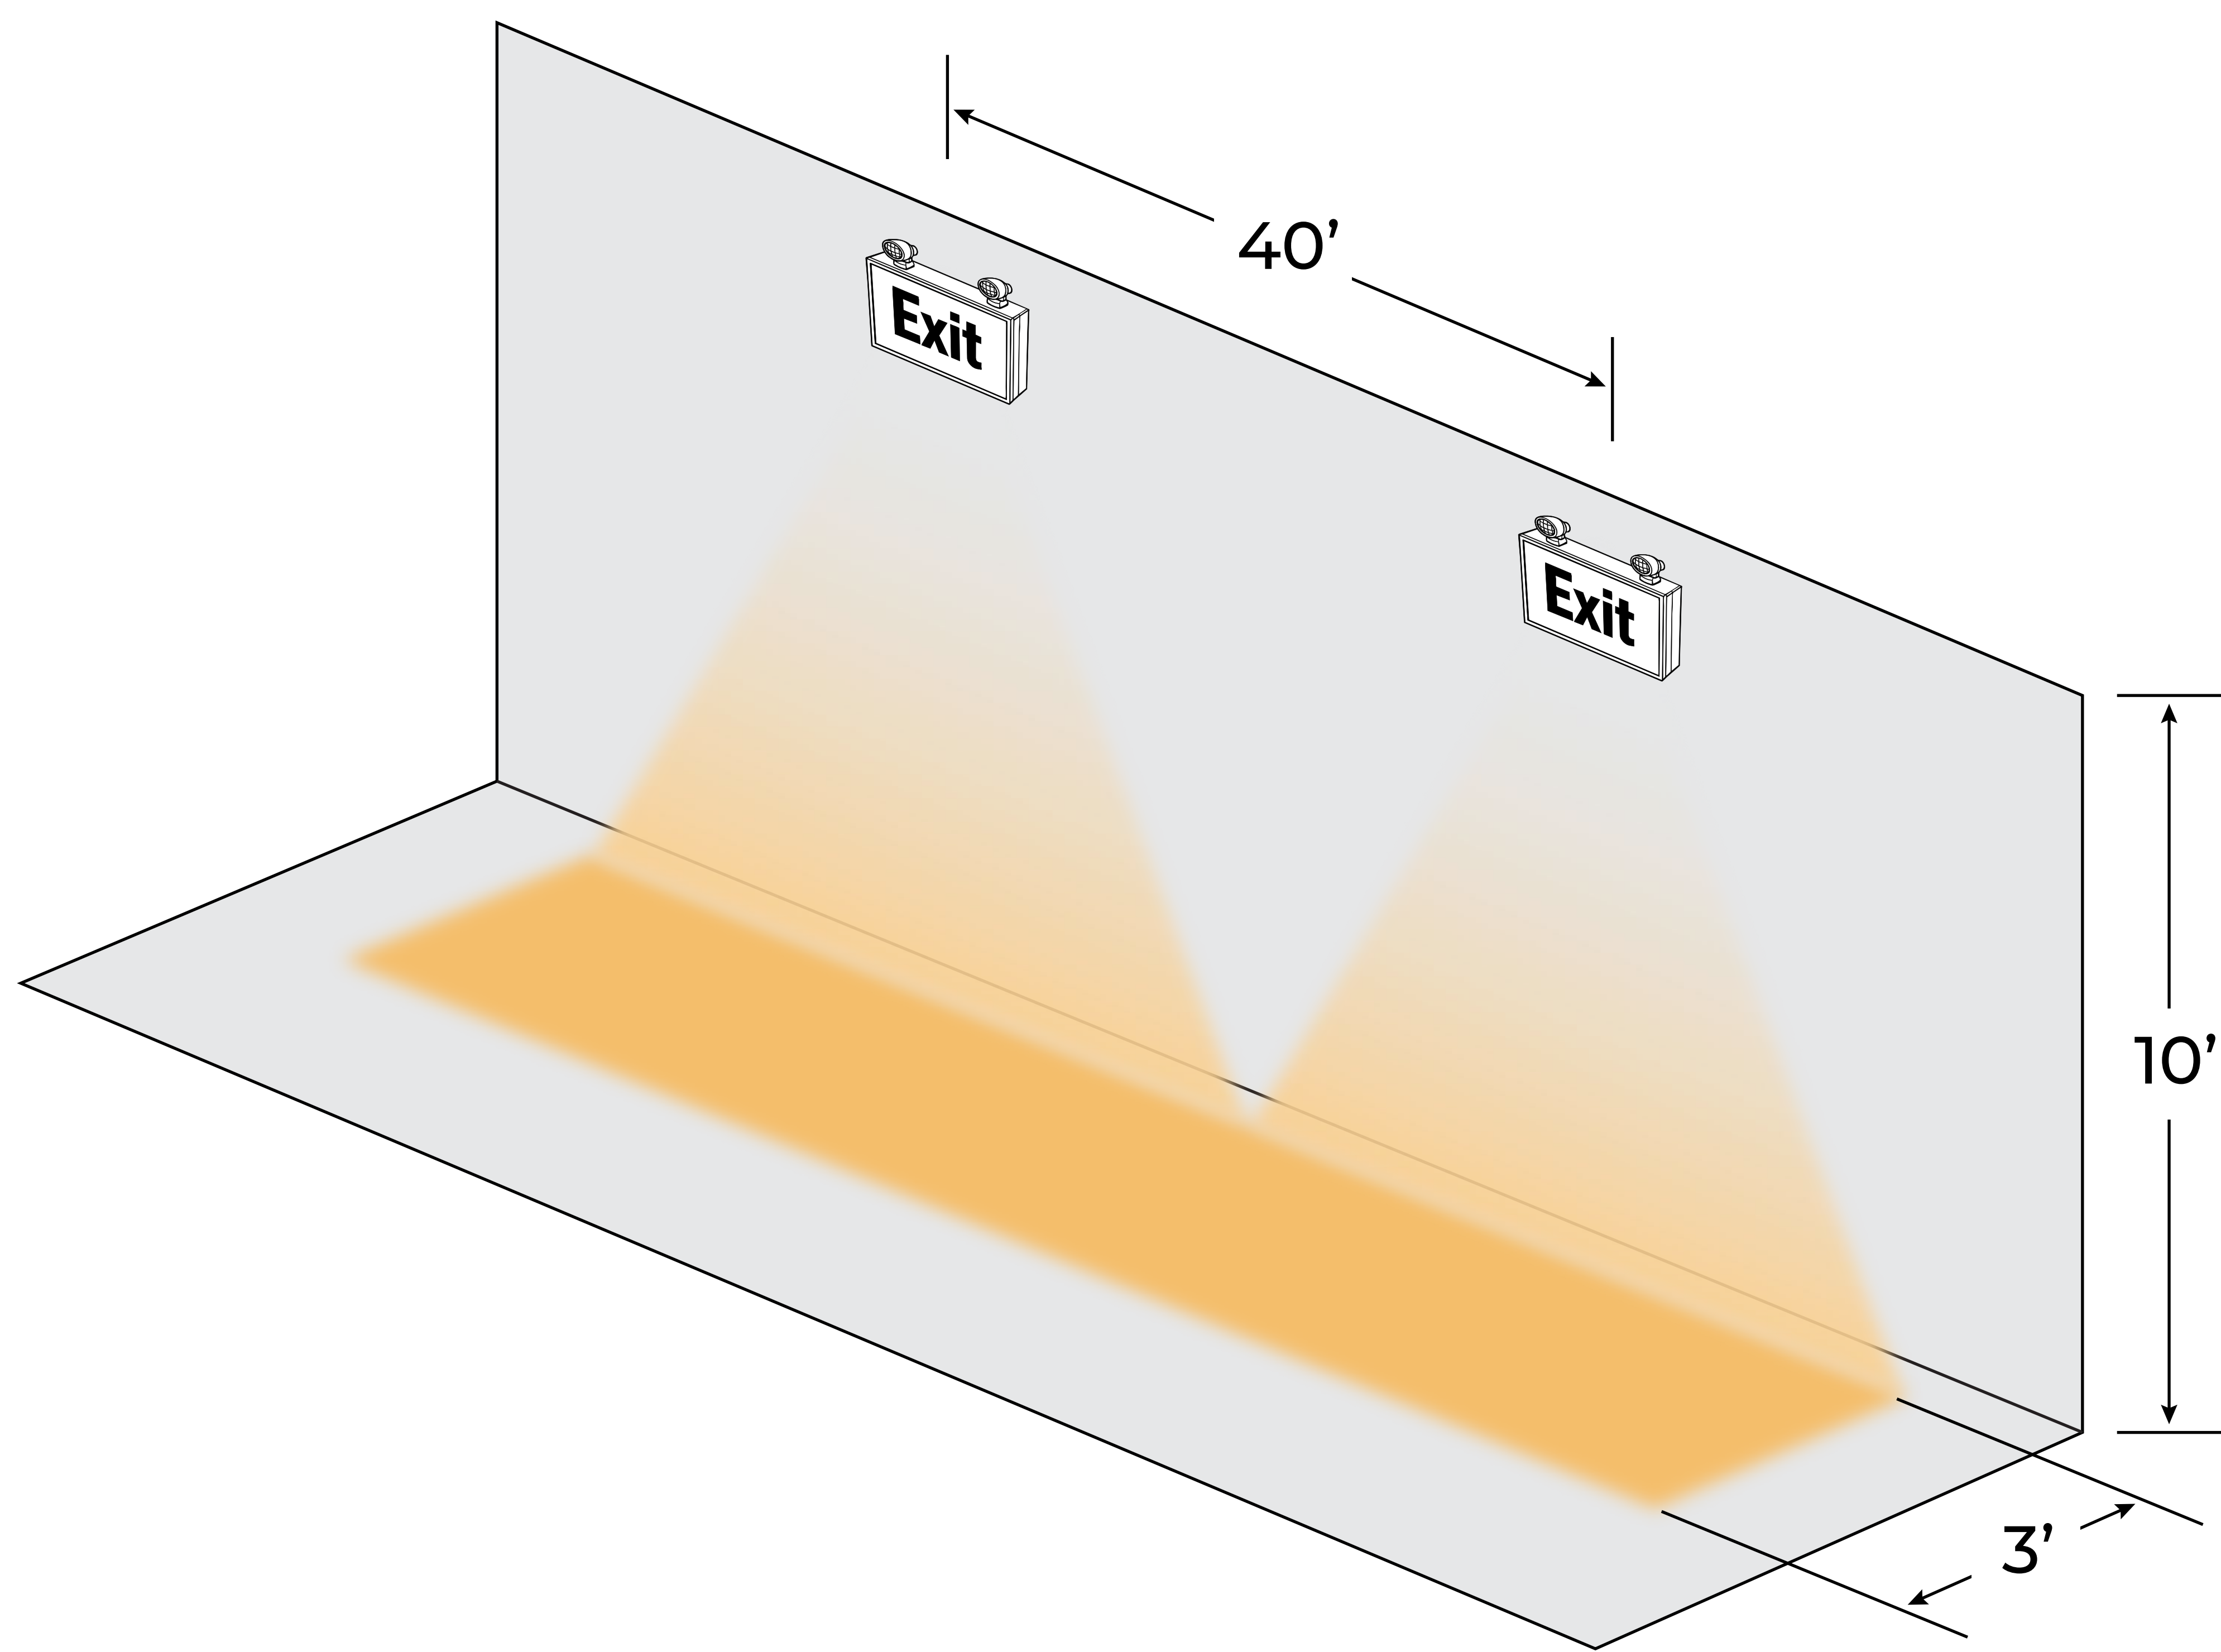

3' WIDE PATH

6' WIDE PATH

7.5' HEIGHT

10' HEIGHT

RXEL36GBA