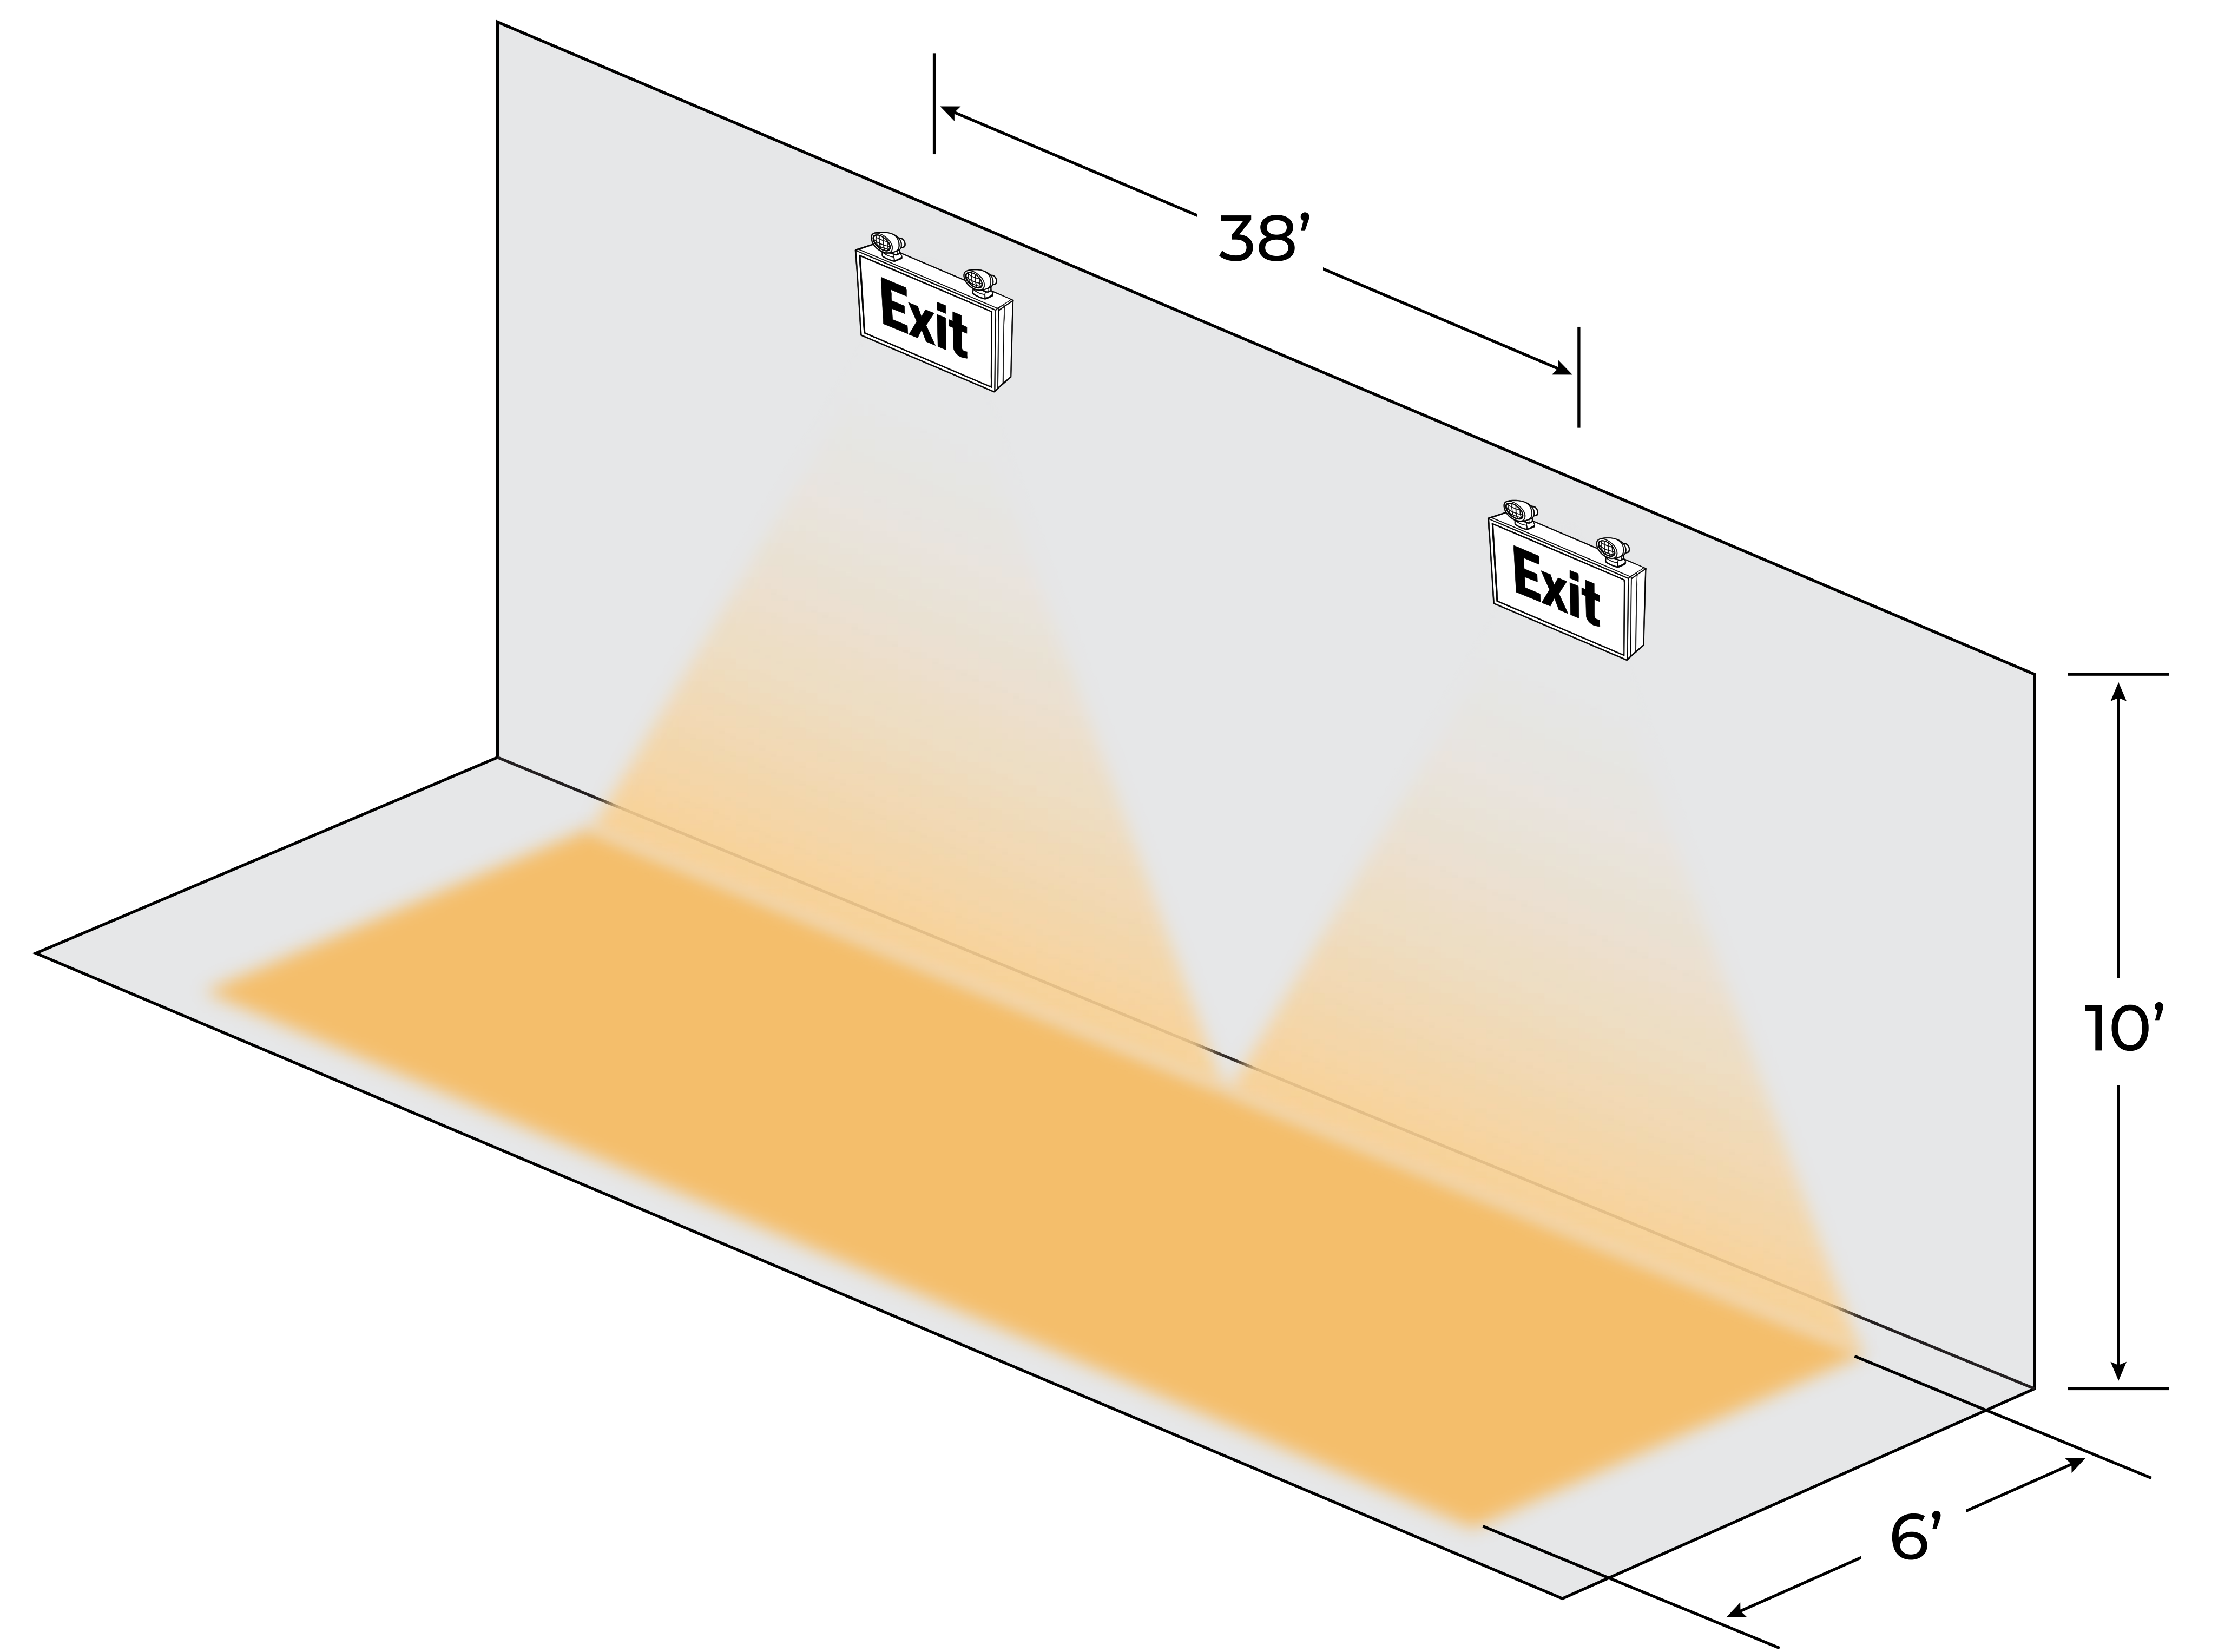

3' WIDE PATH

6' WIDE PATH

7.5' HEIGHT

10' HEIGHT

RXEL36GBA