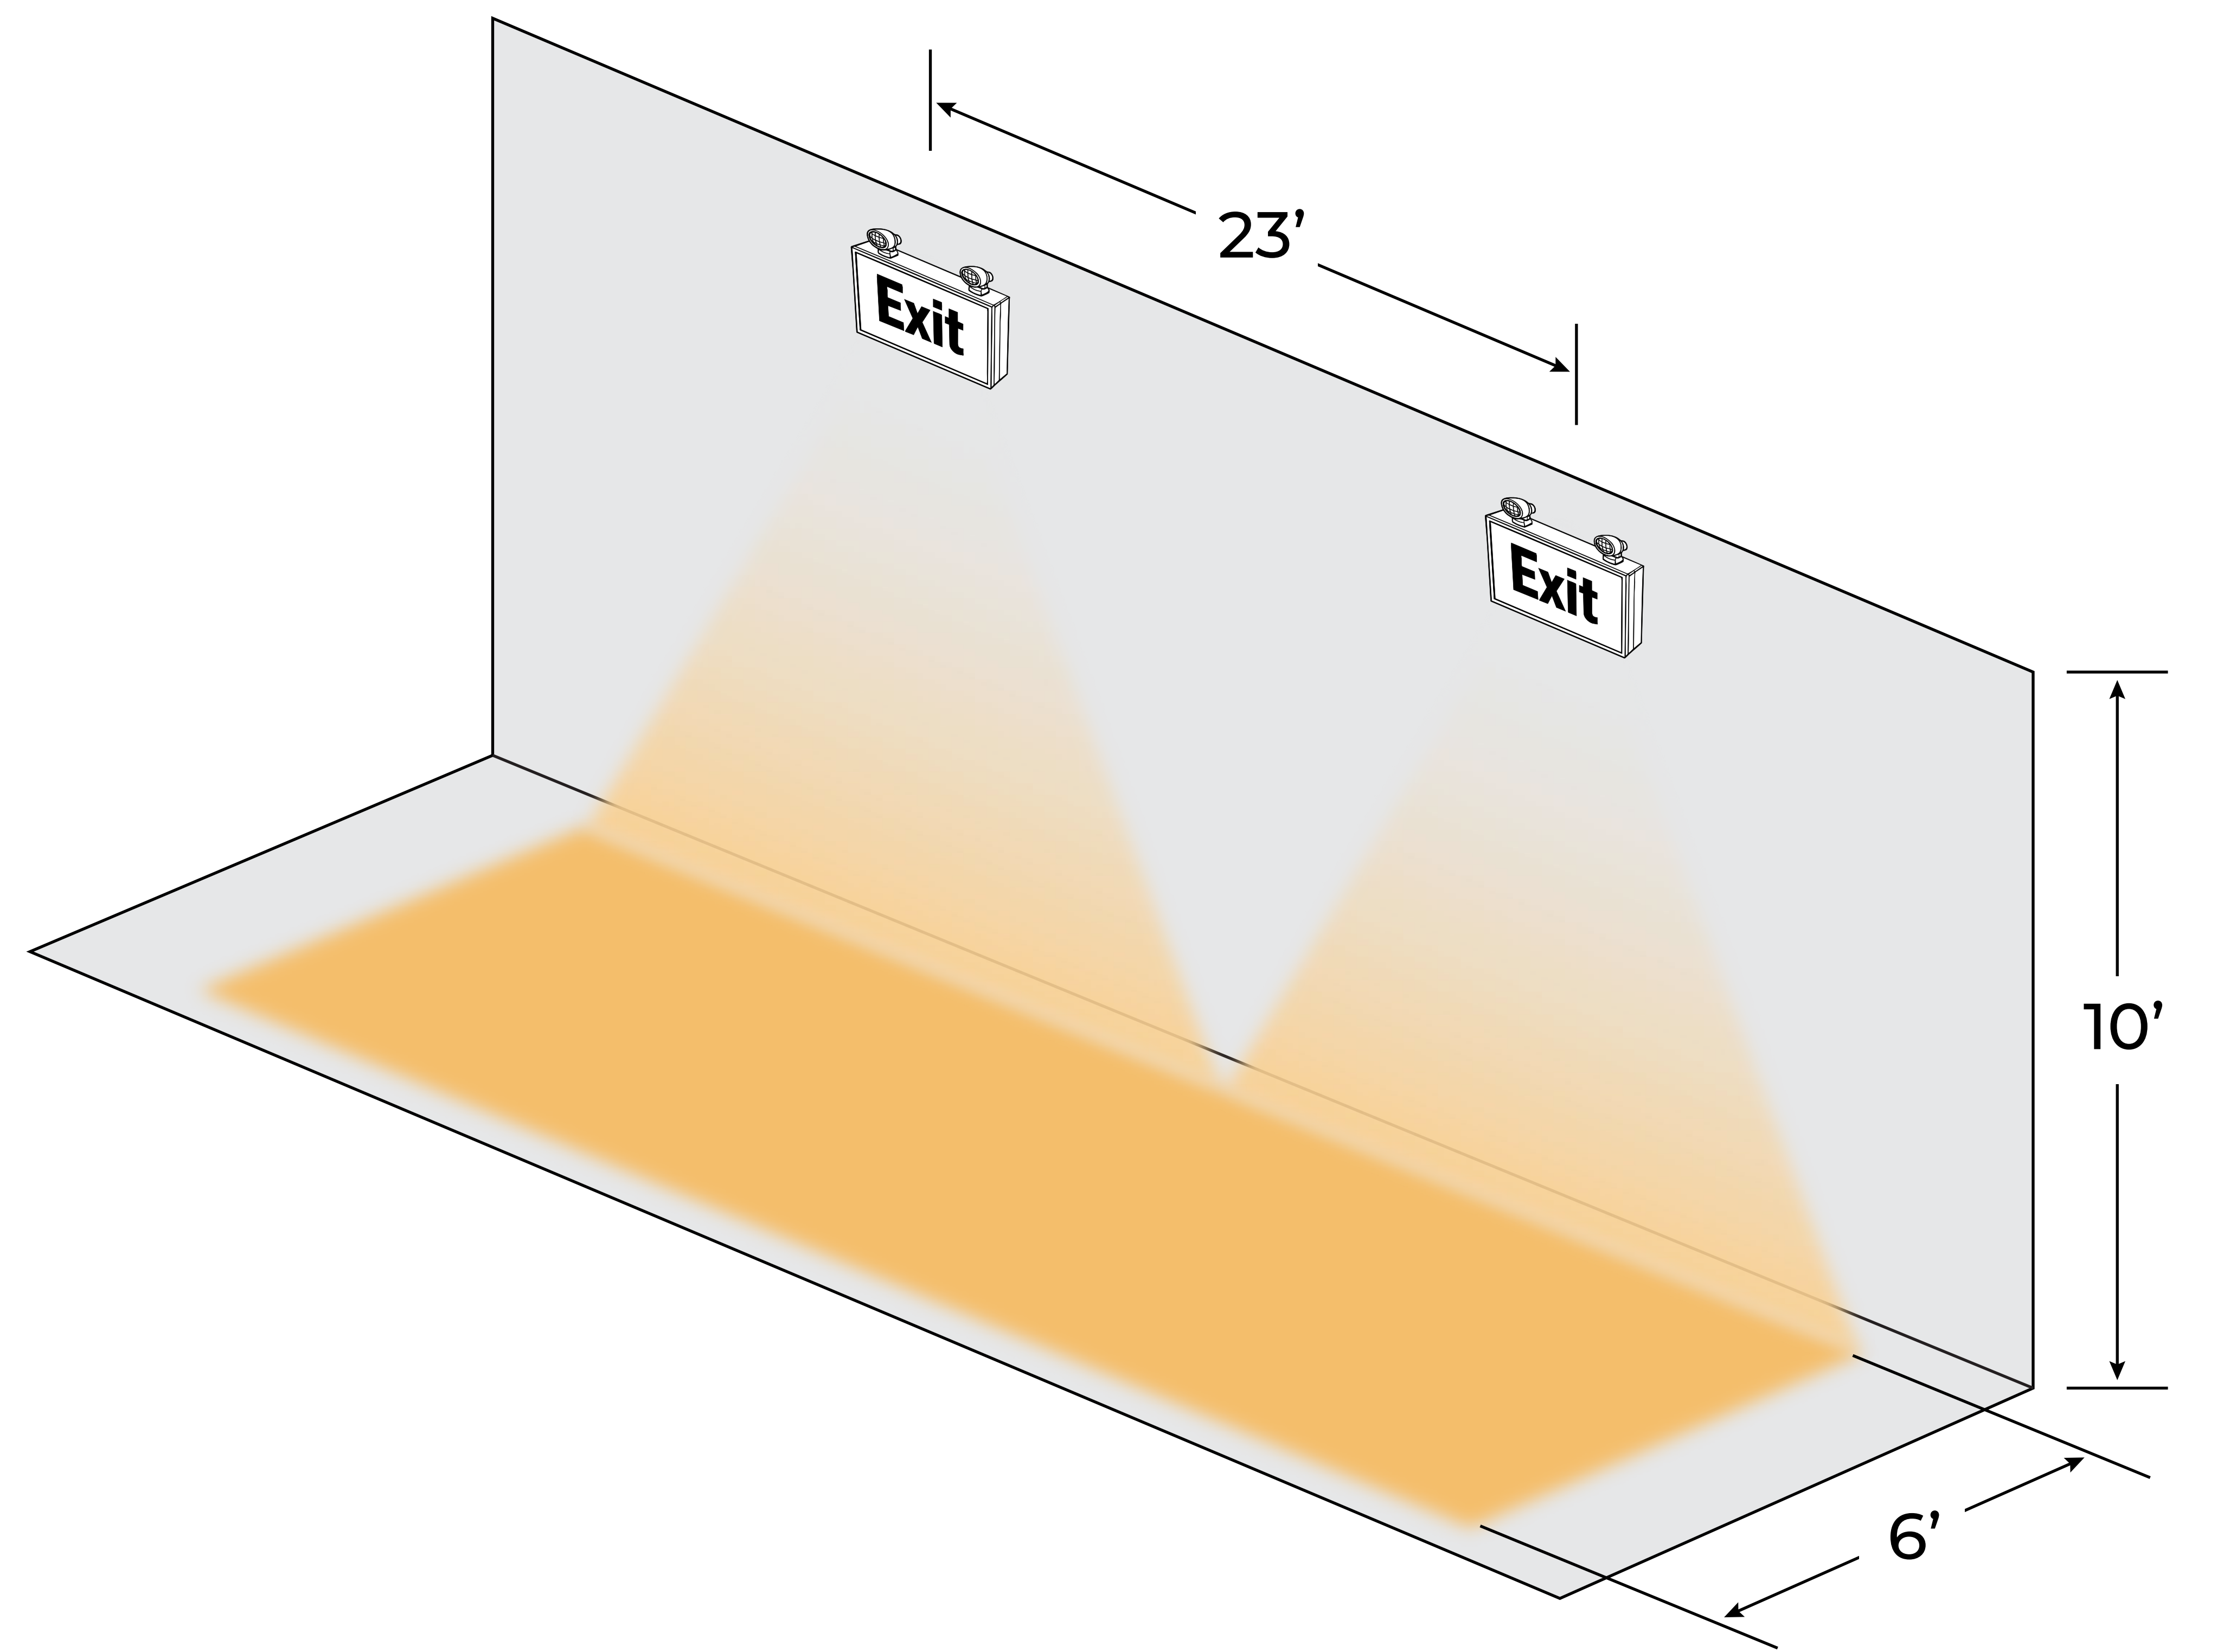

3' WIDE PATH

6' WIDE PATH

7.5' HEIGHT

10' HEIGHT

RXEL37-1