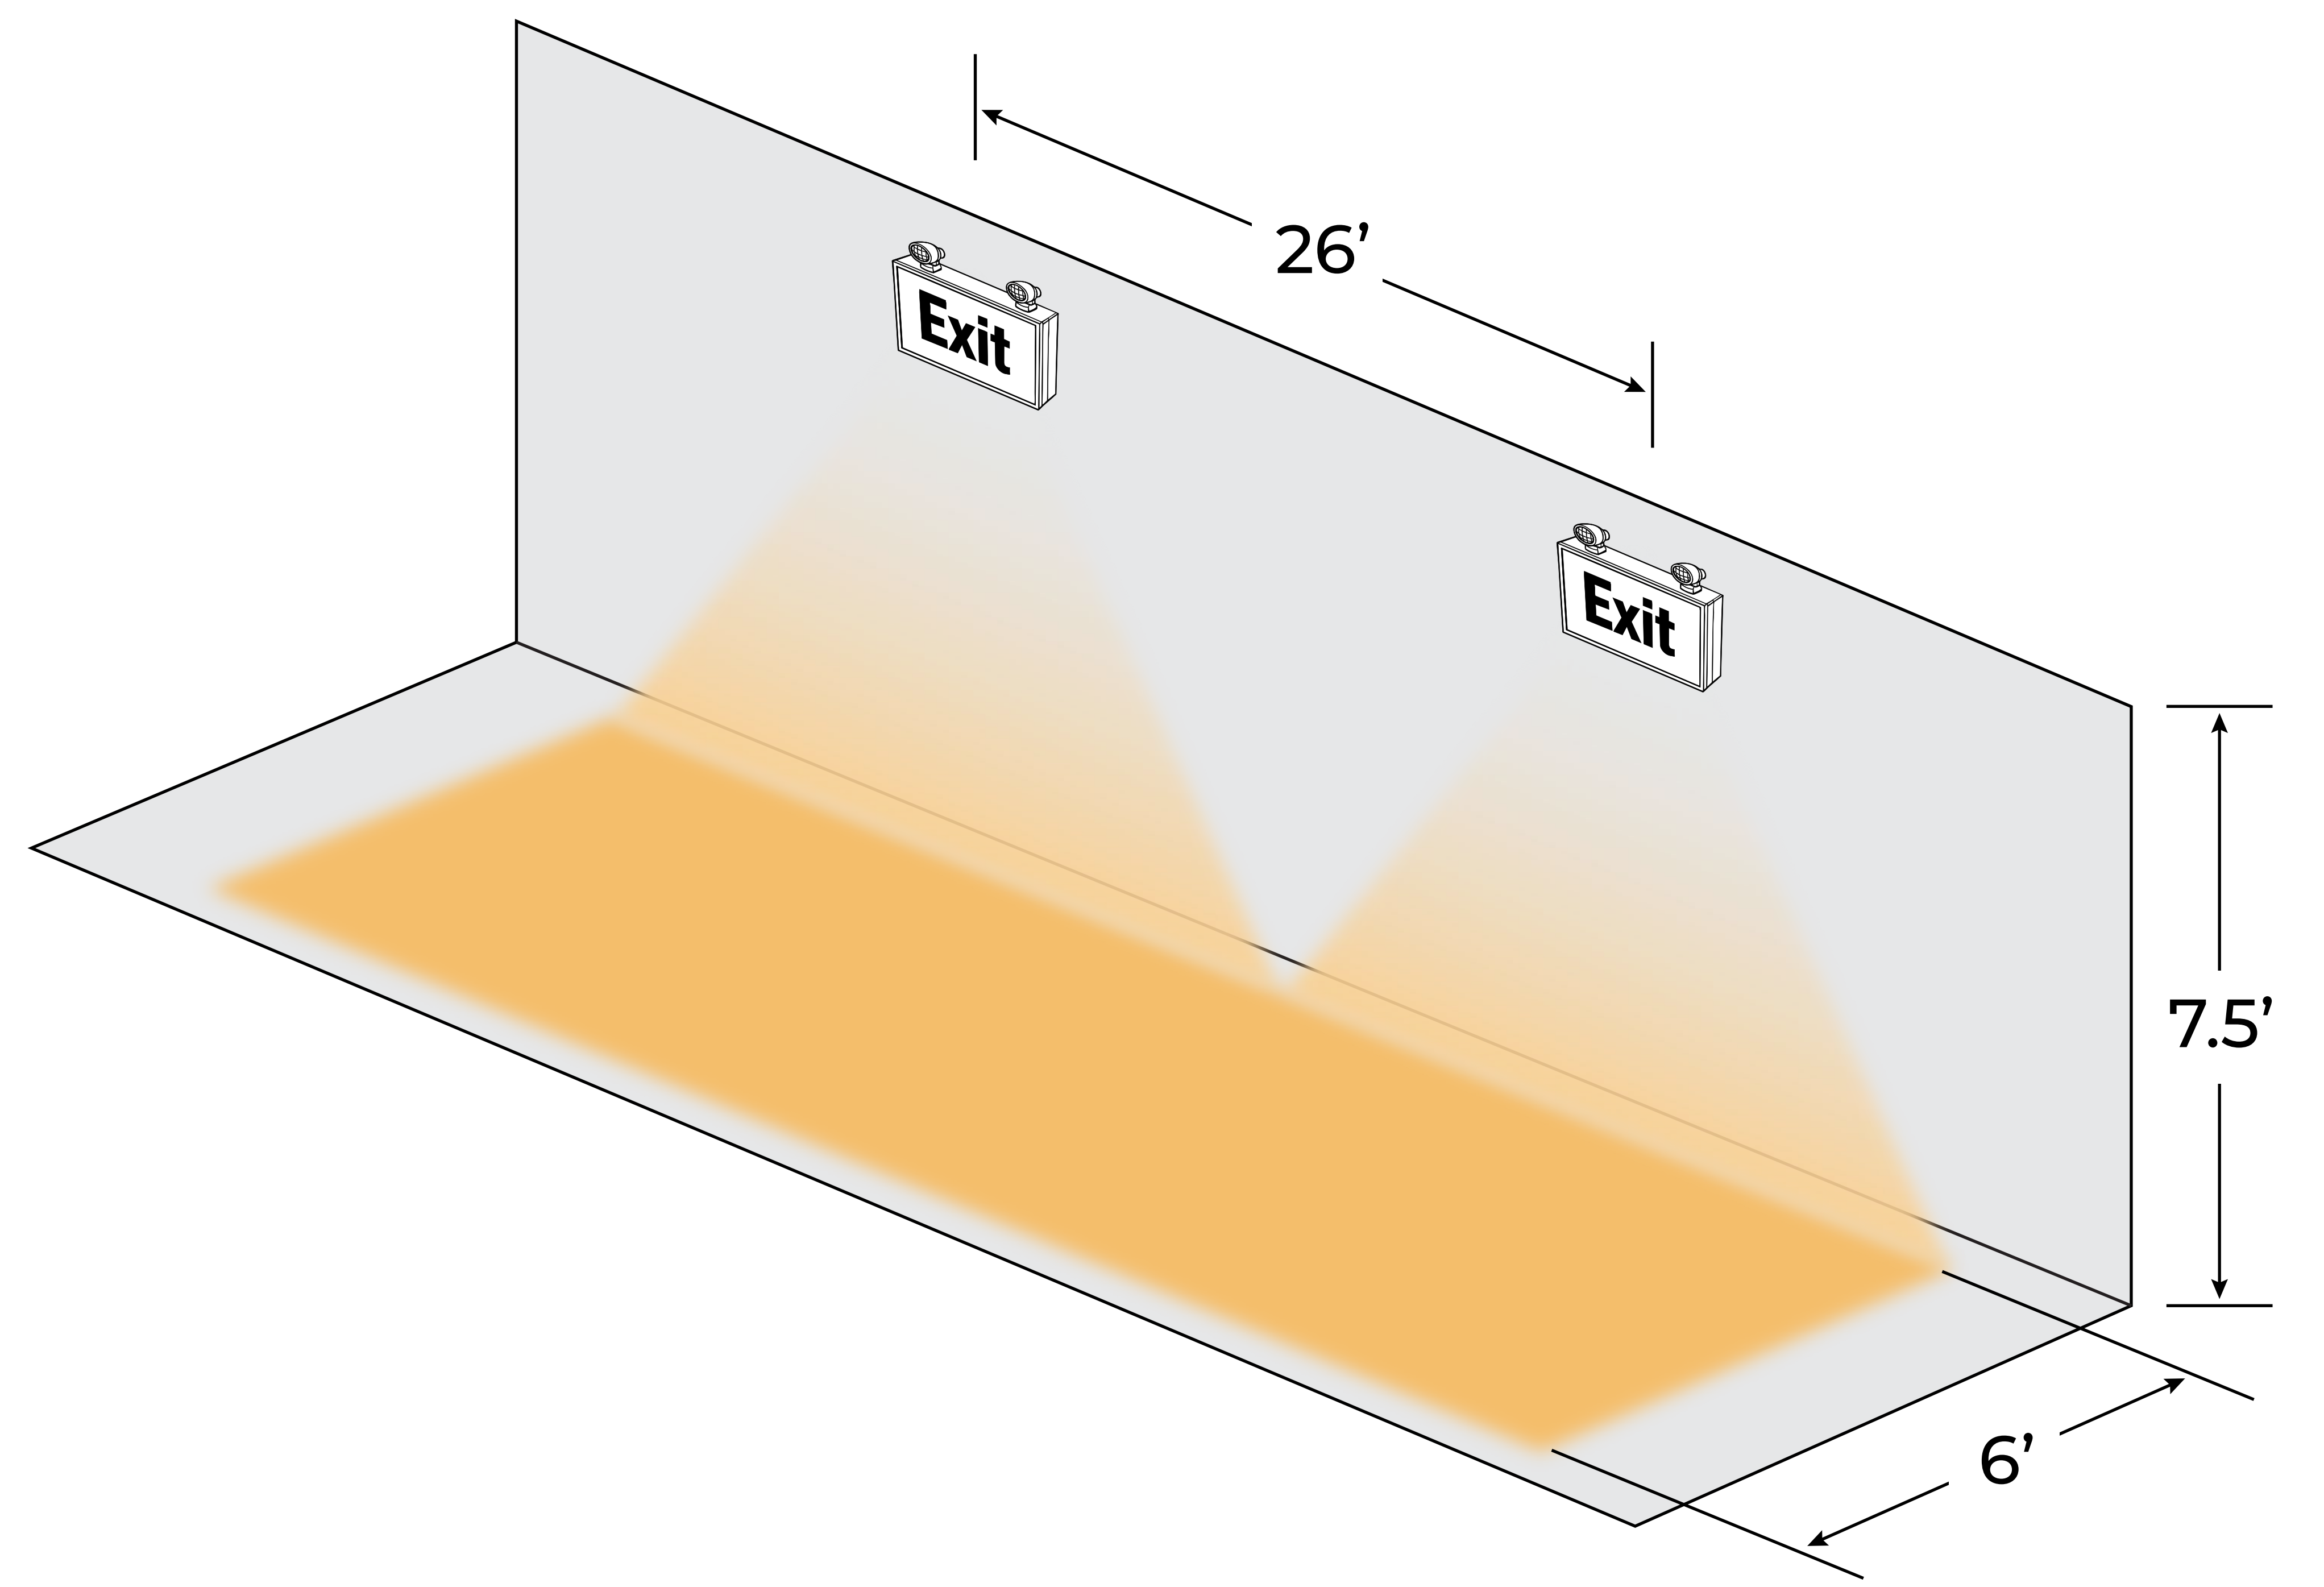

3' WIDE PATH

6' WIDE PATH

7.5' HEIGHT

10' HEIGHT

RXEL37-1