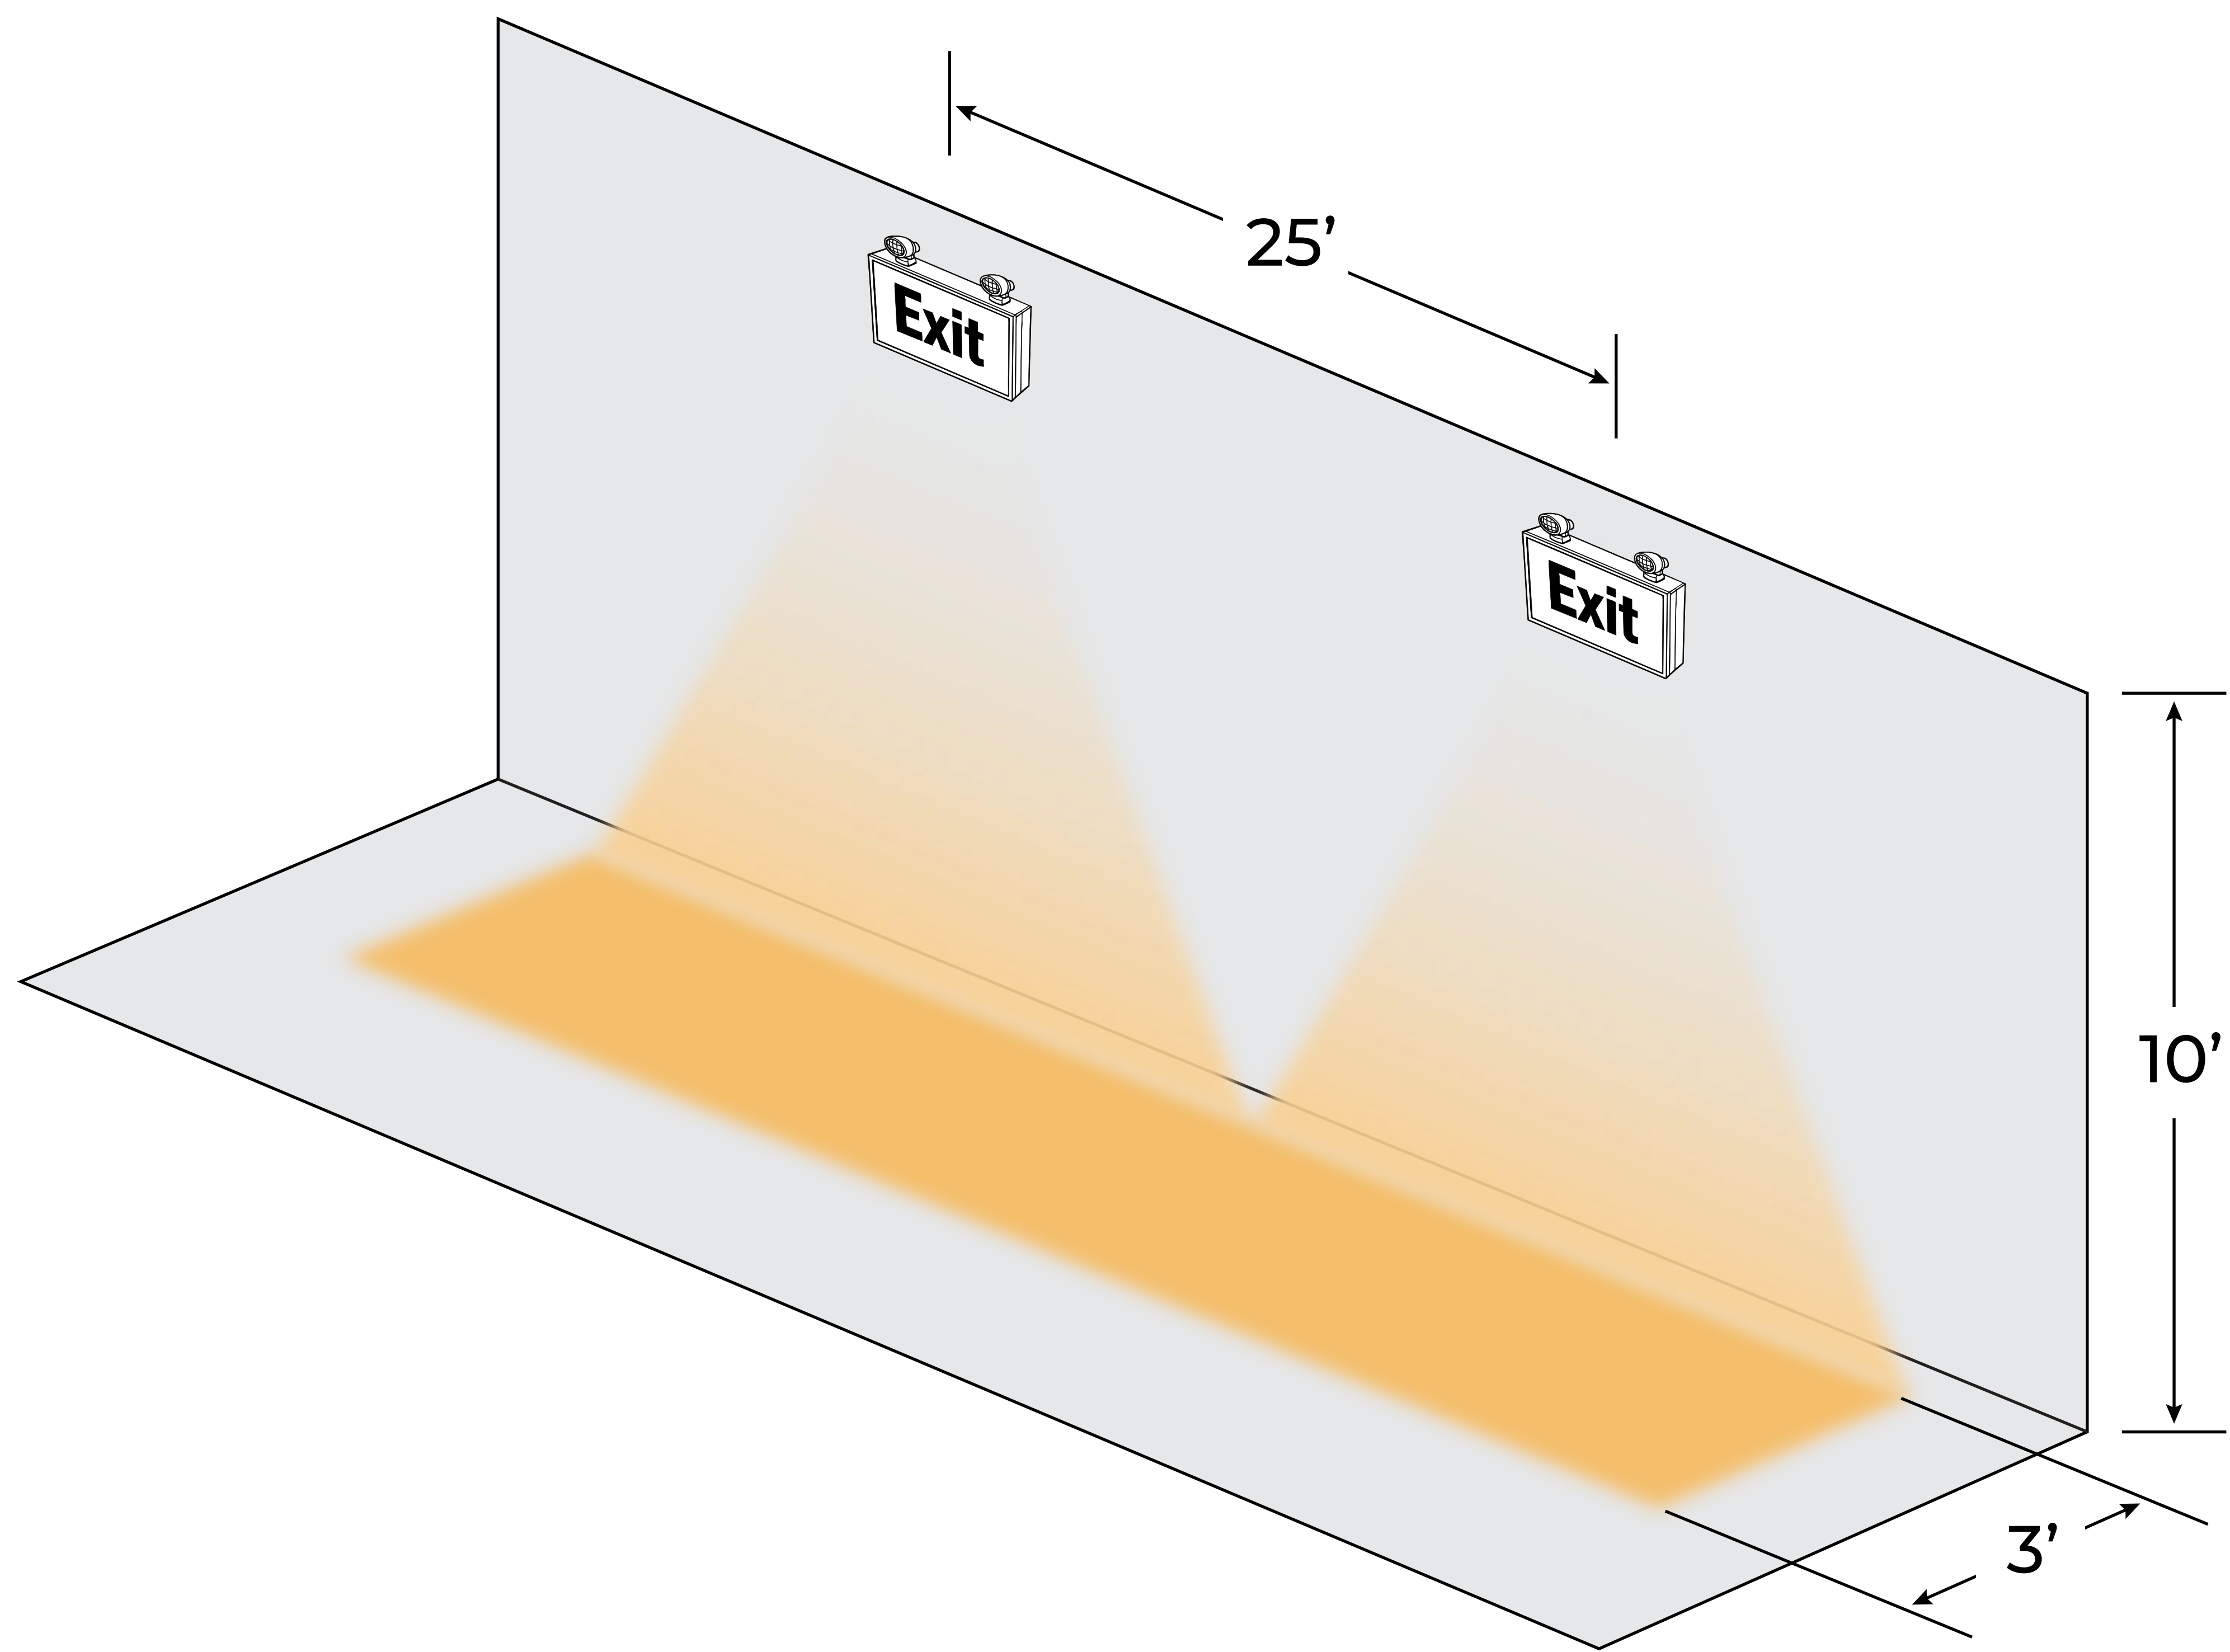

3' WIDE PATH

6' WIDE PATH

7.5' HEIGHT

10' HEIGHT

RXEL37-1