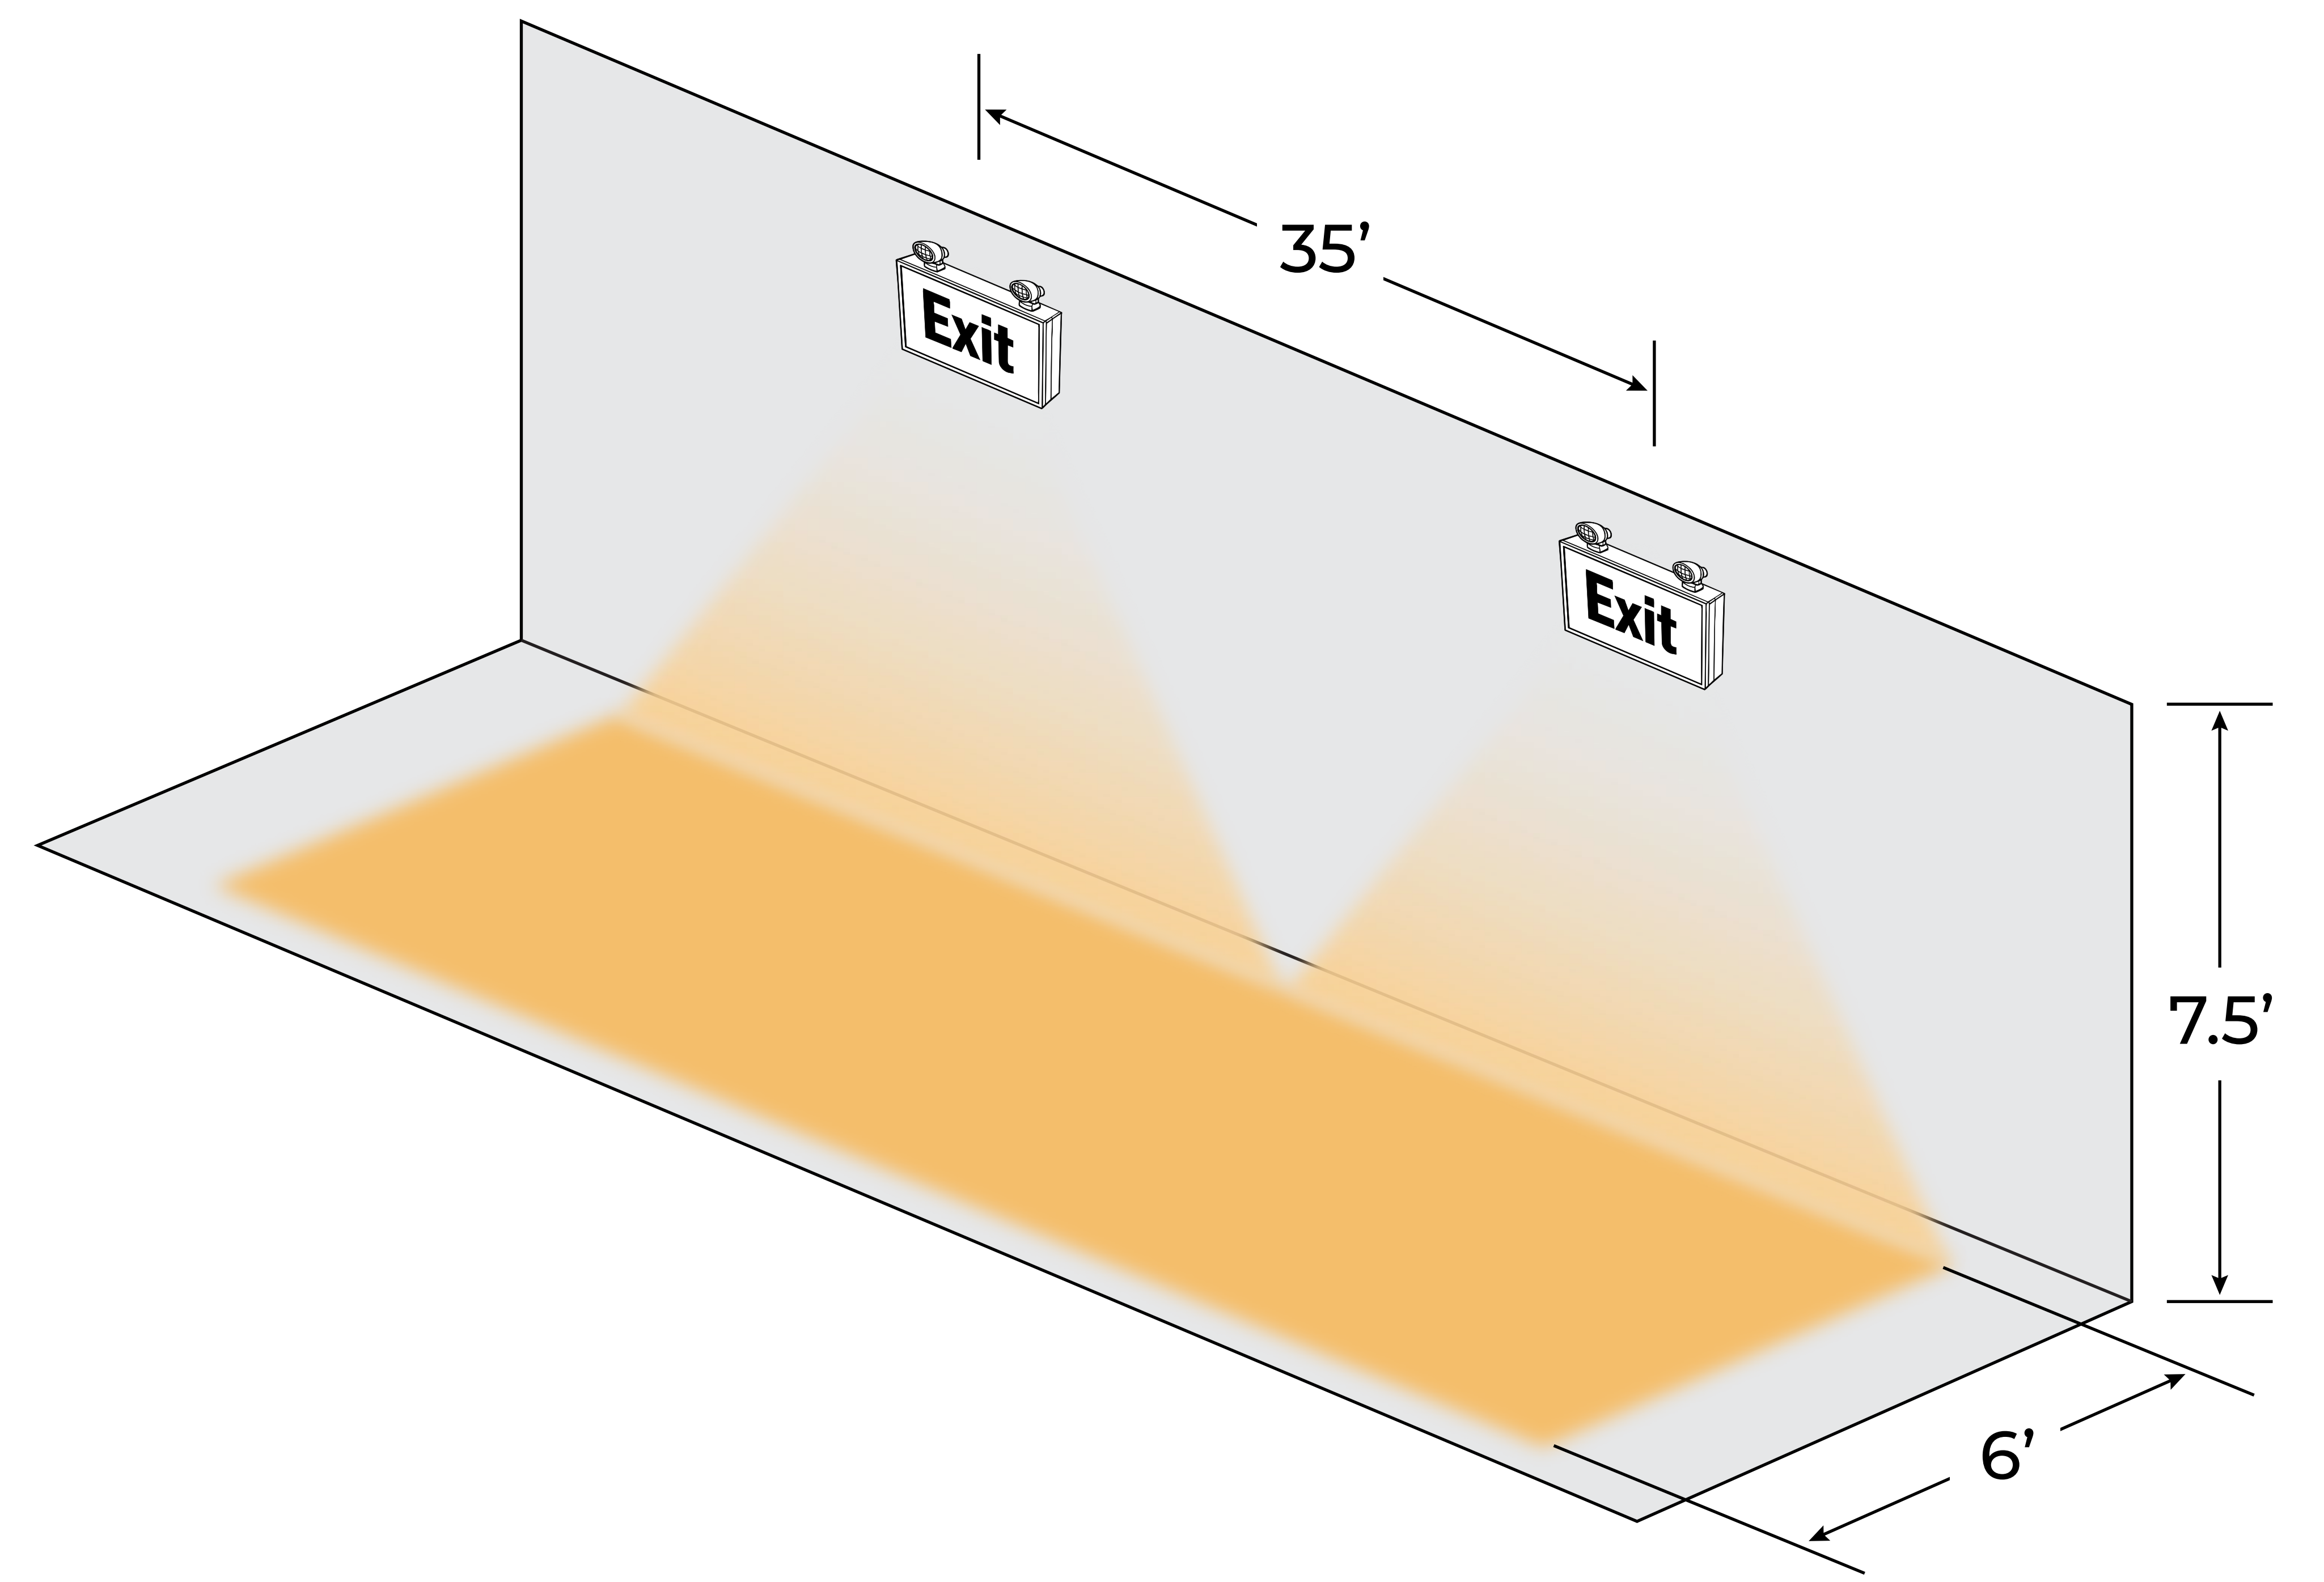

3' WIDE PATH

6' WIDE PATH

7.5' HEIGHT

10' HEIGHT

RXEL39-1