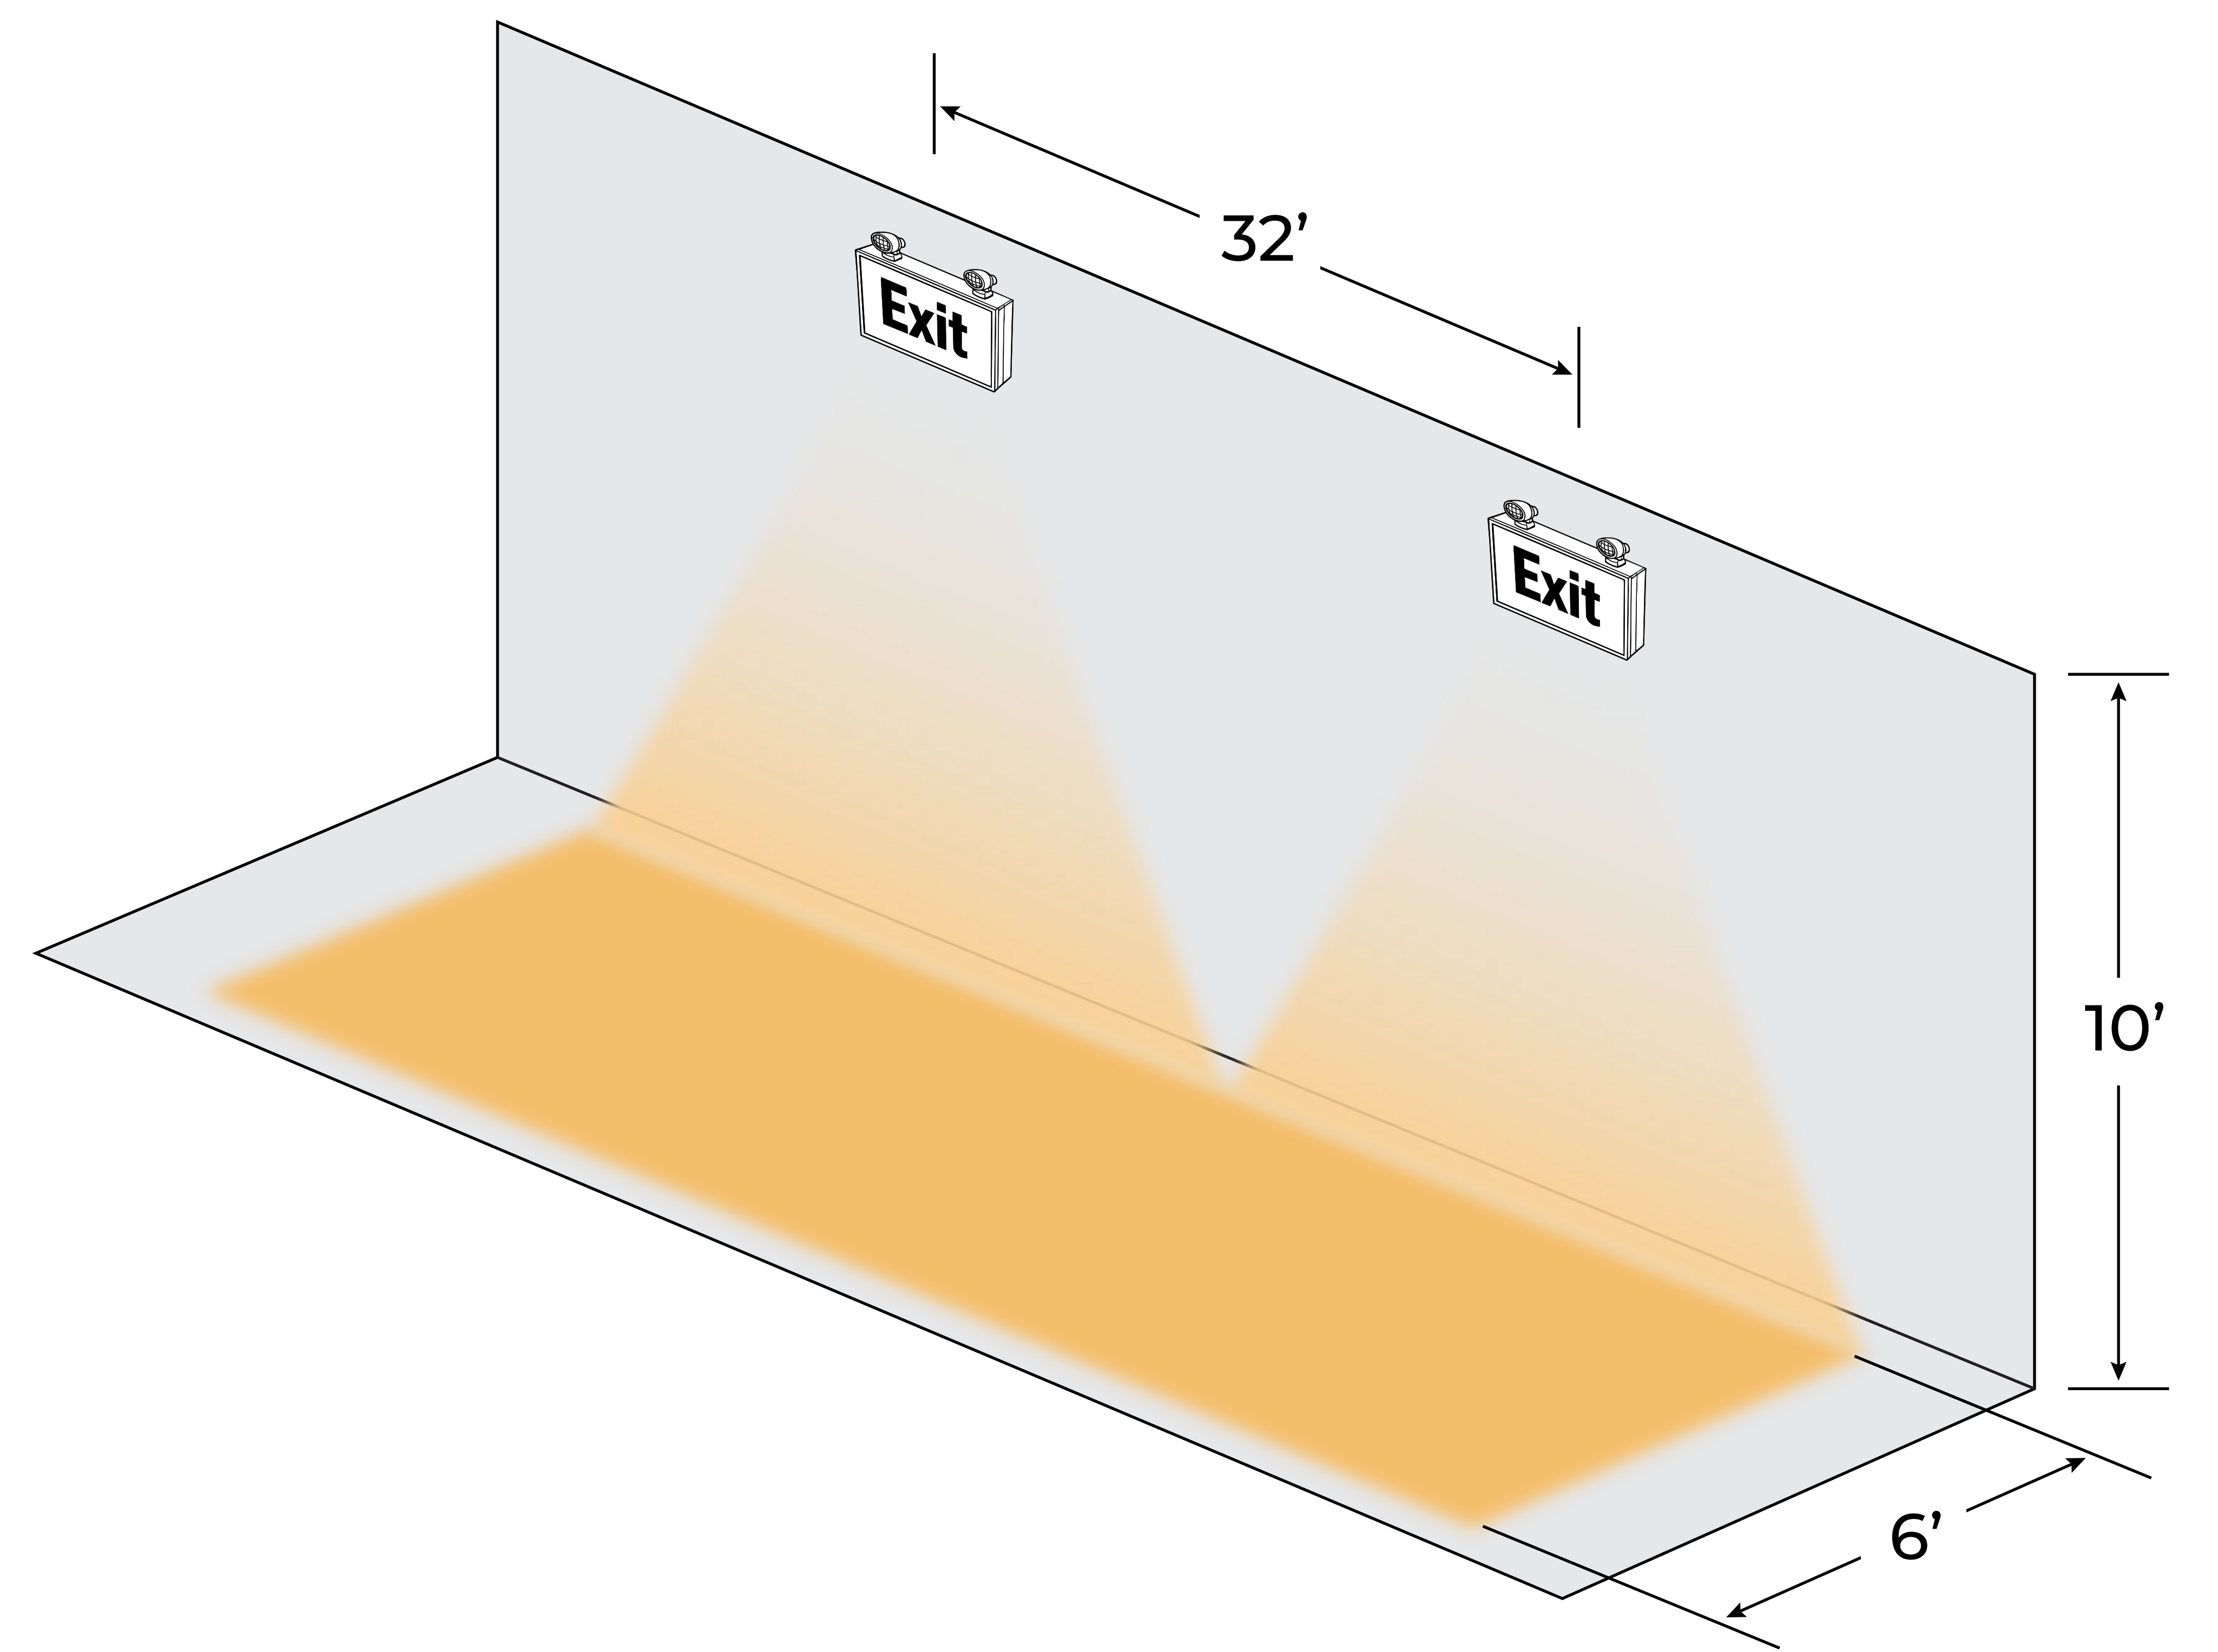

3' WIDE PATH

6' WIDE PATH

7.5' HEIGHT

10' HEIGHT

RXEL39-1