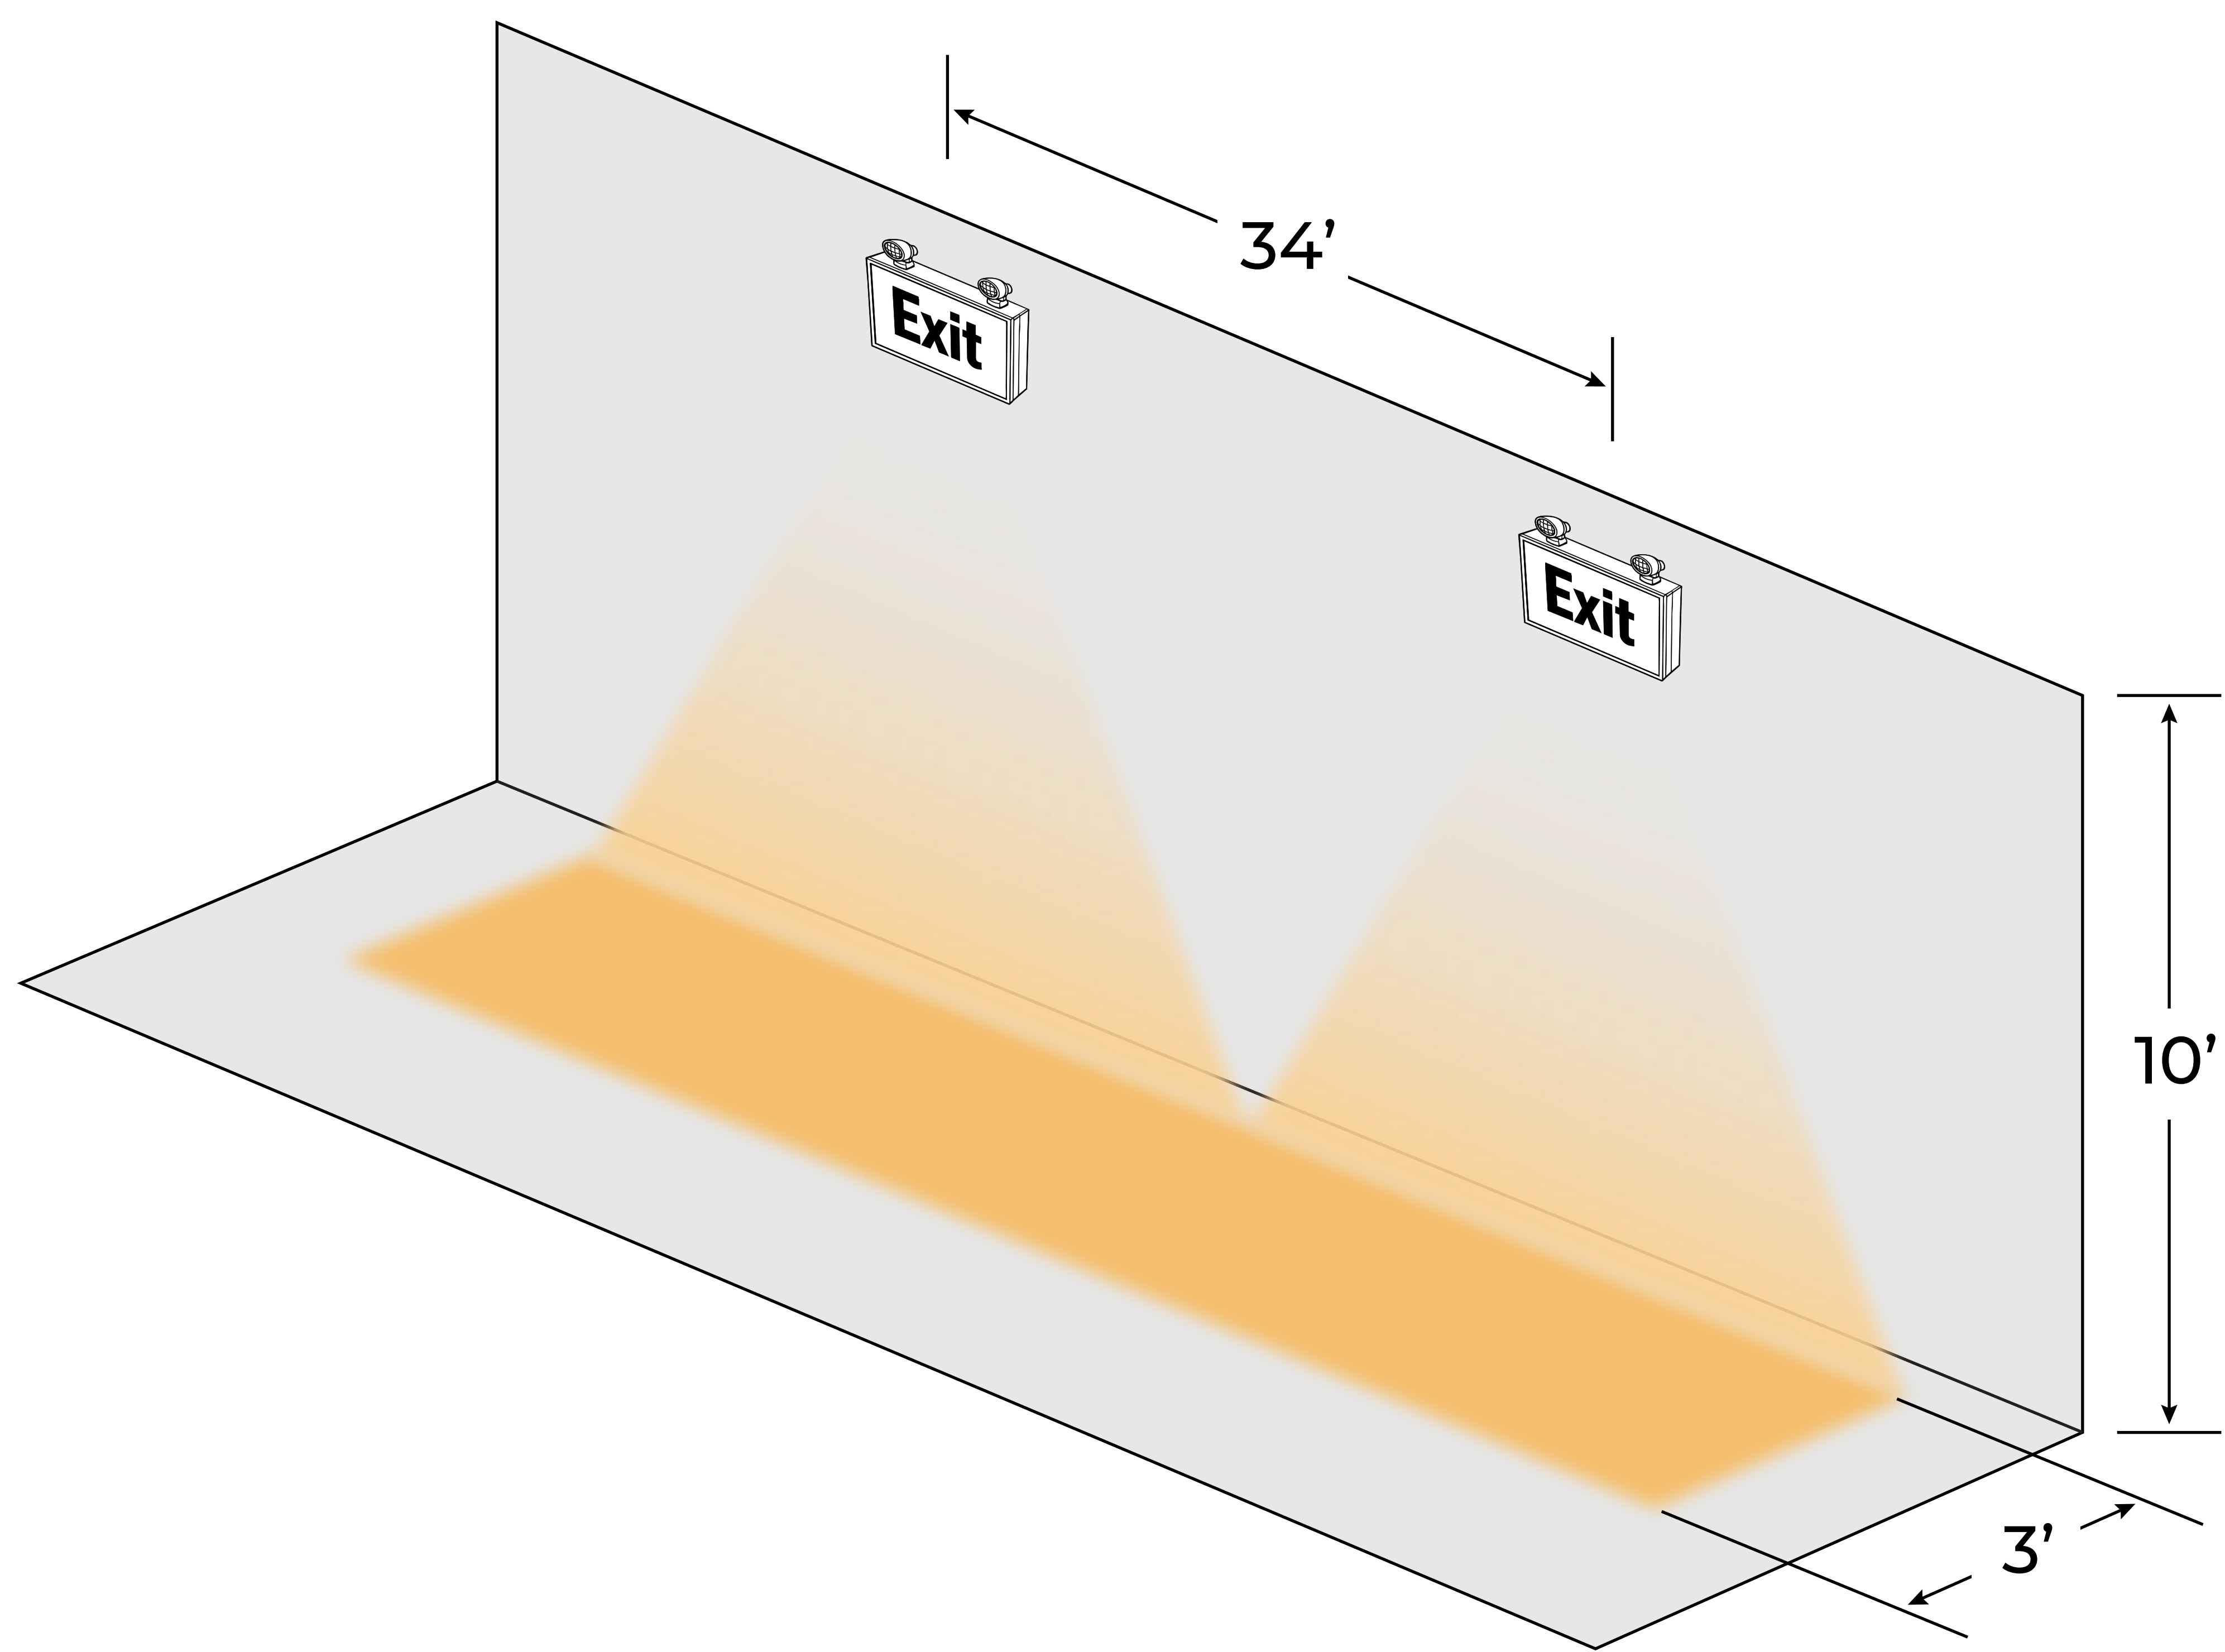

3' WIDE PATH

6' WIDE PATH

7.5' HEIGHT

10' HEIGHT

RXEL39-1