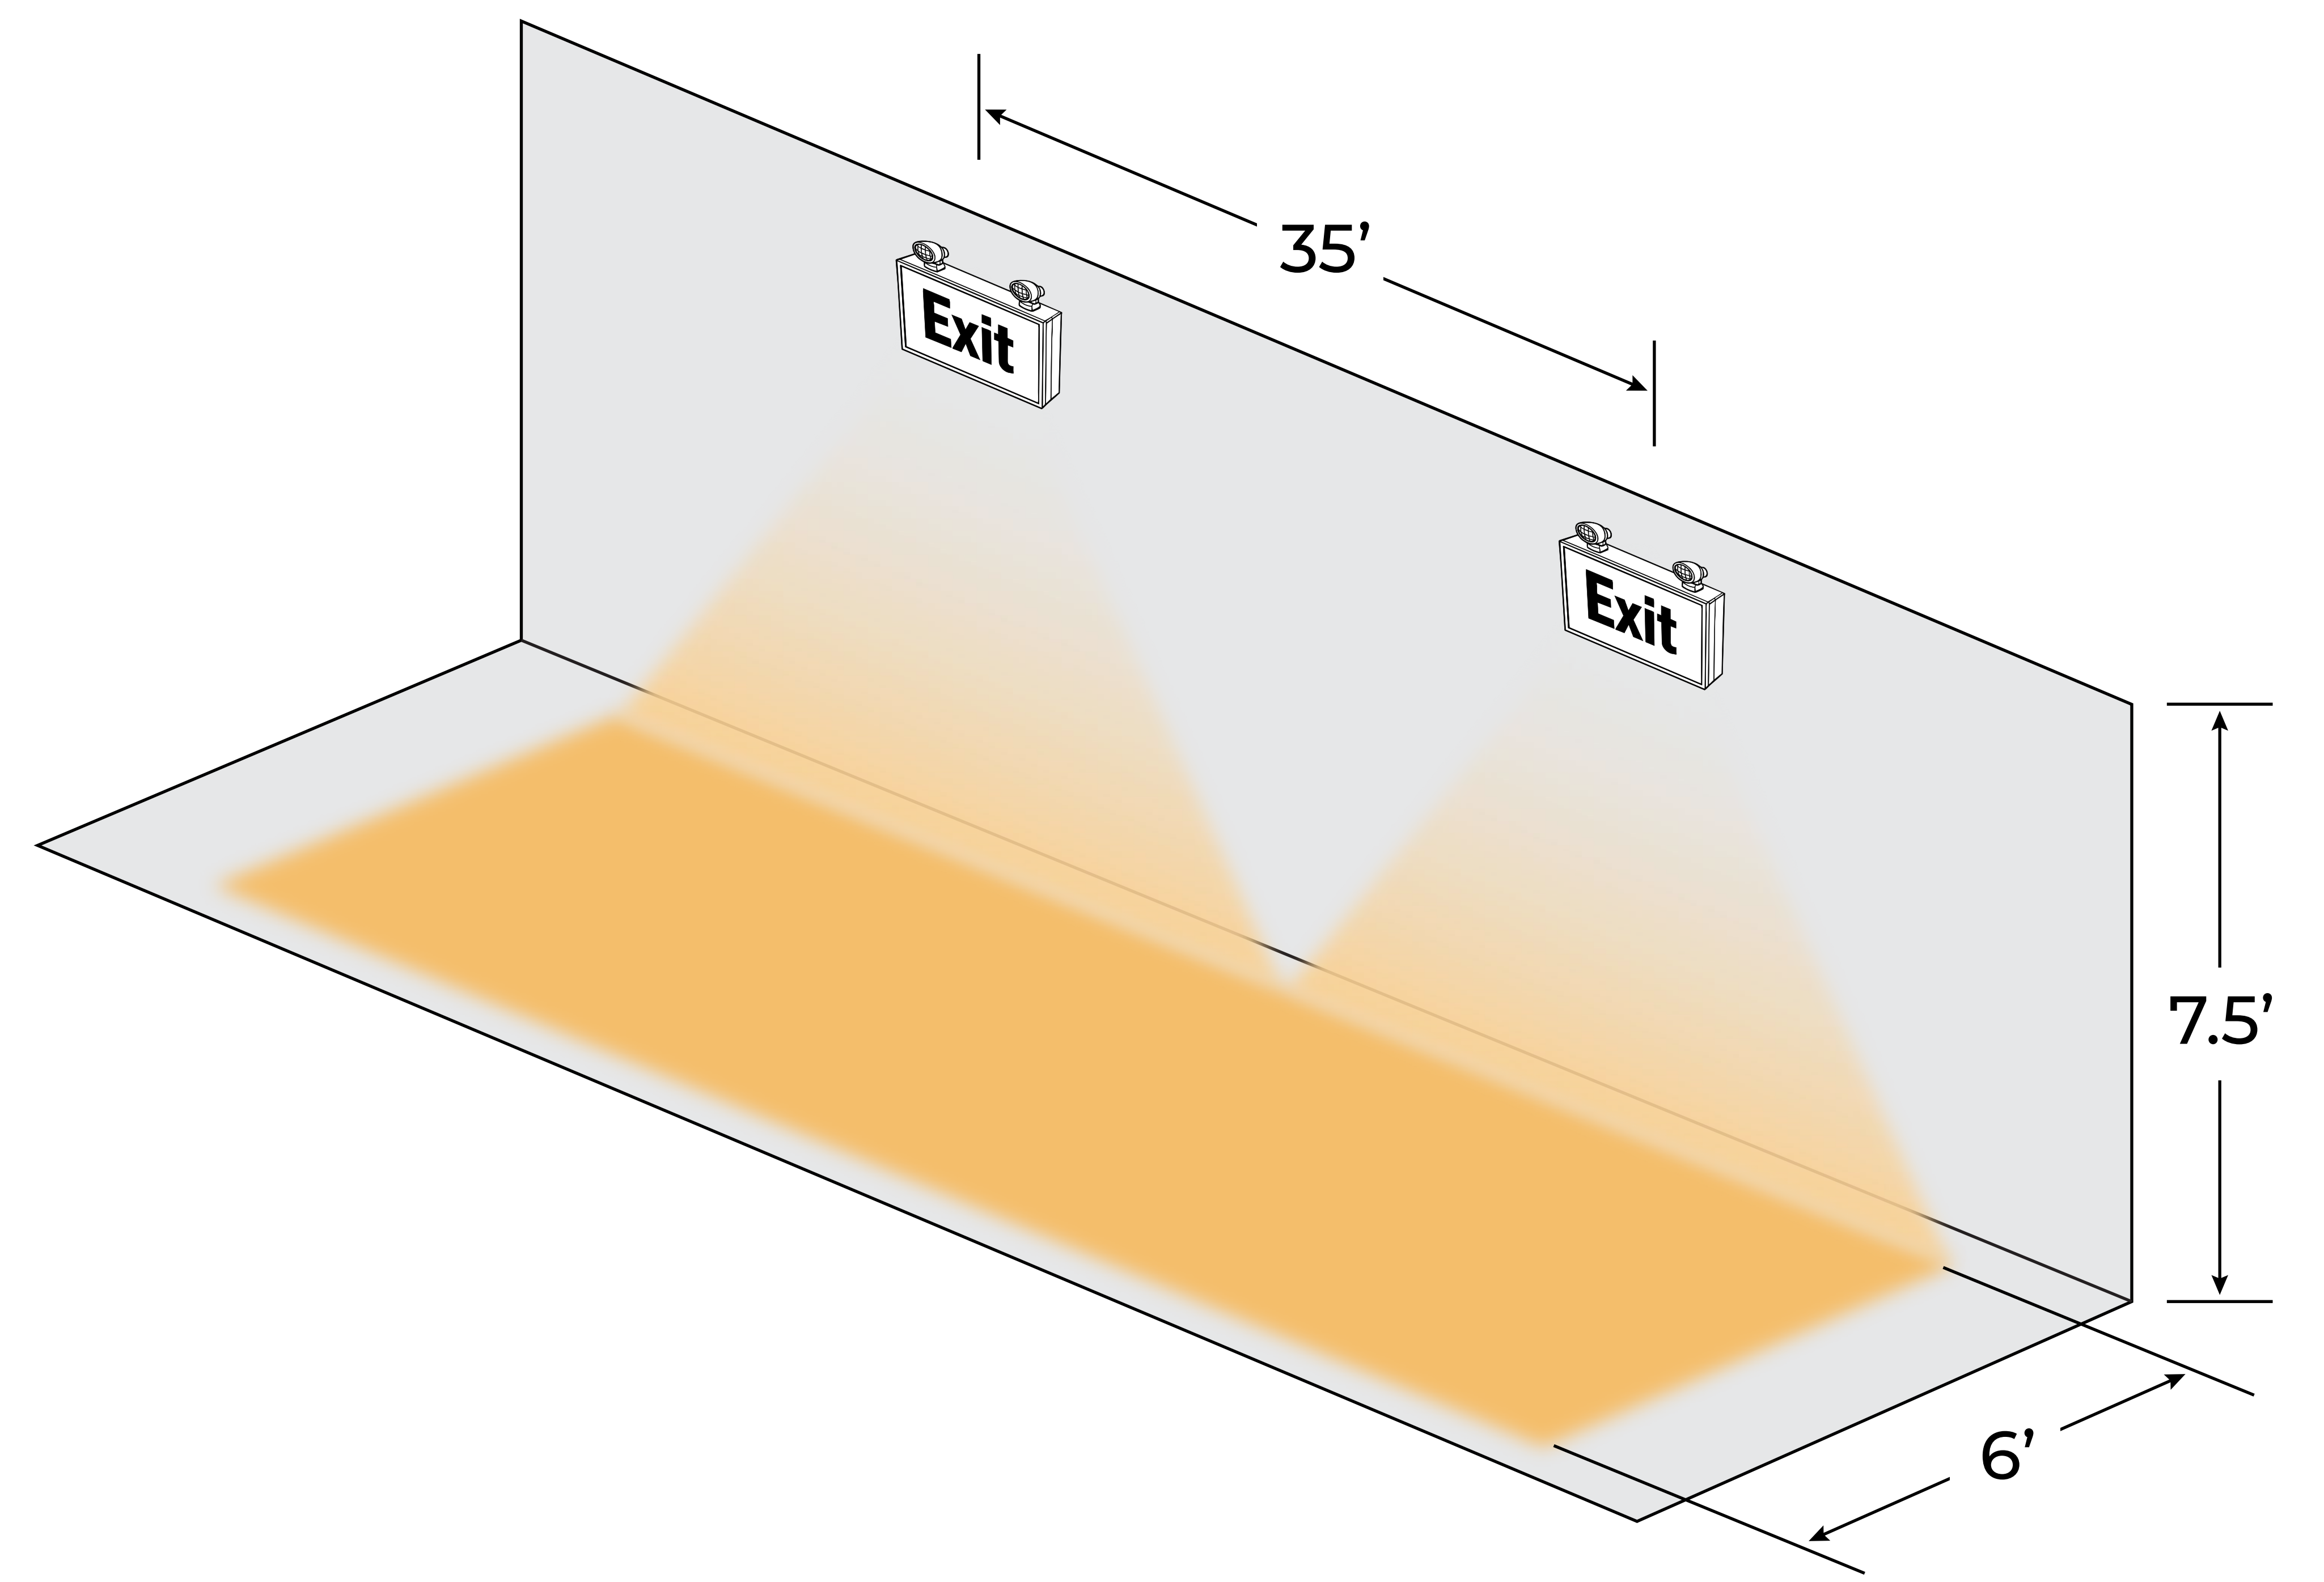

3' WIDE PATH

6' WIDE PATH

7.5' HEIGHT

10' HEIGHT

RXEL40-1