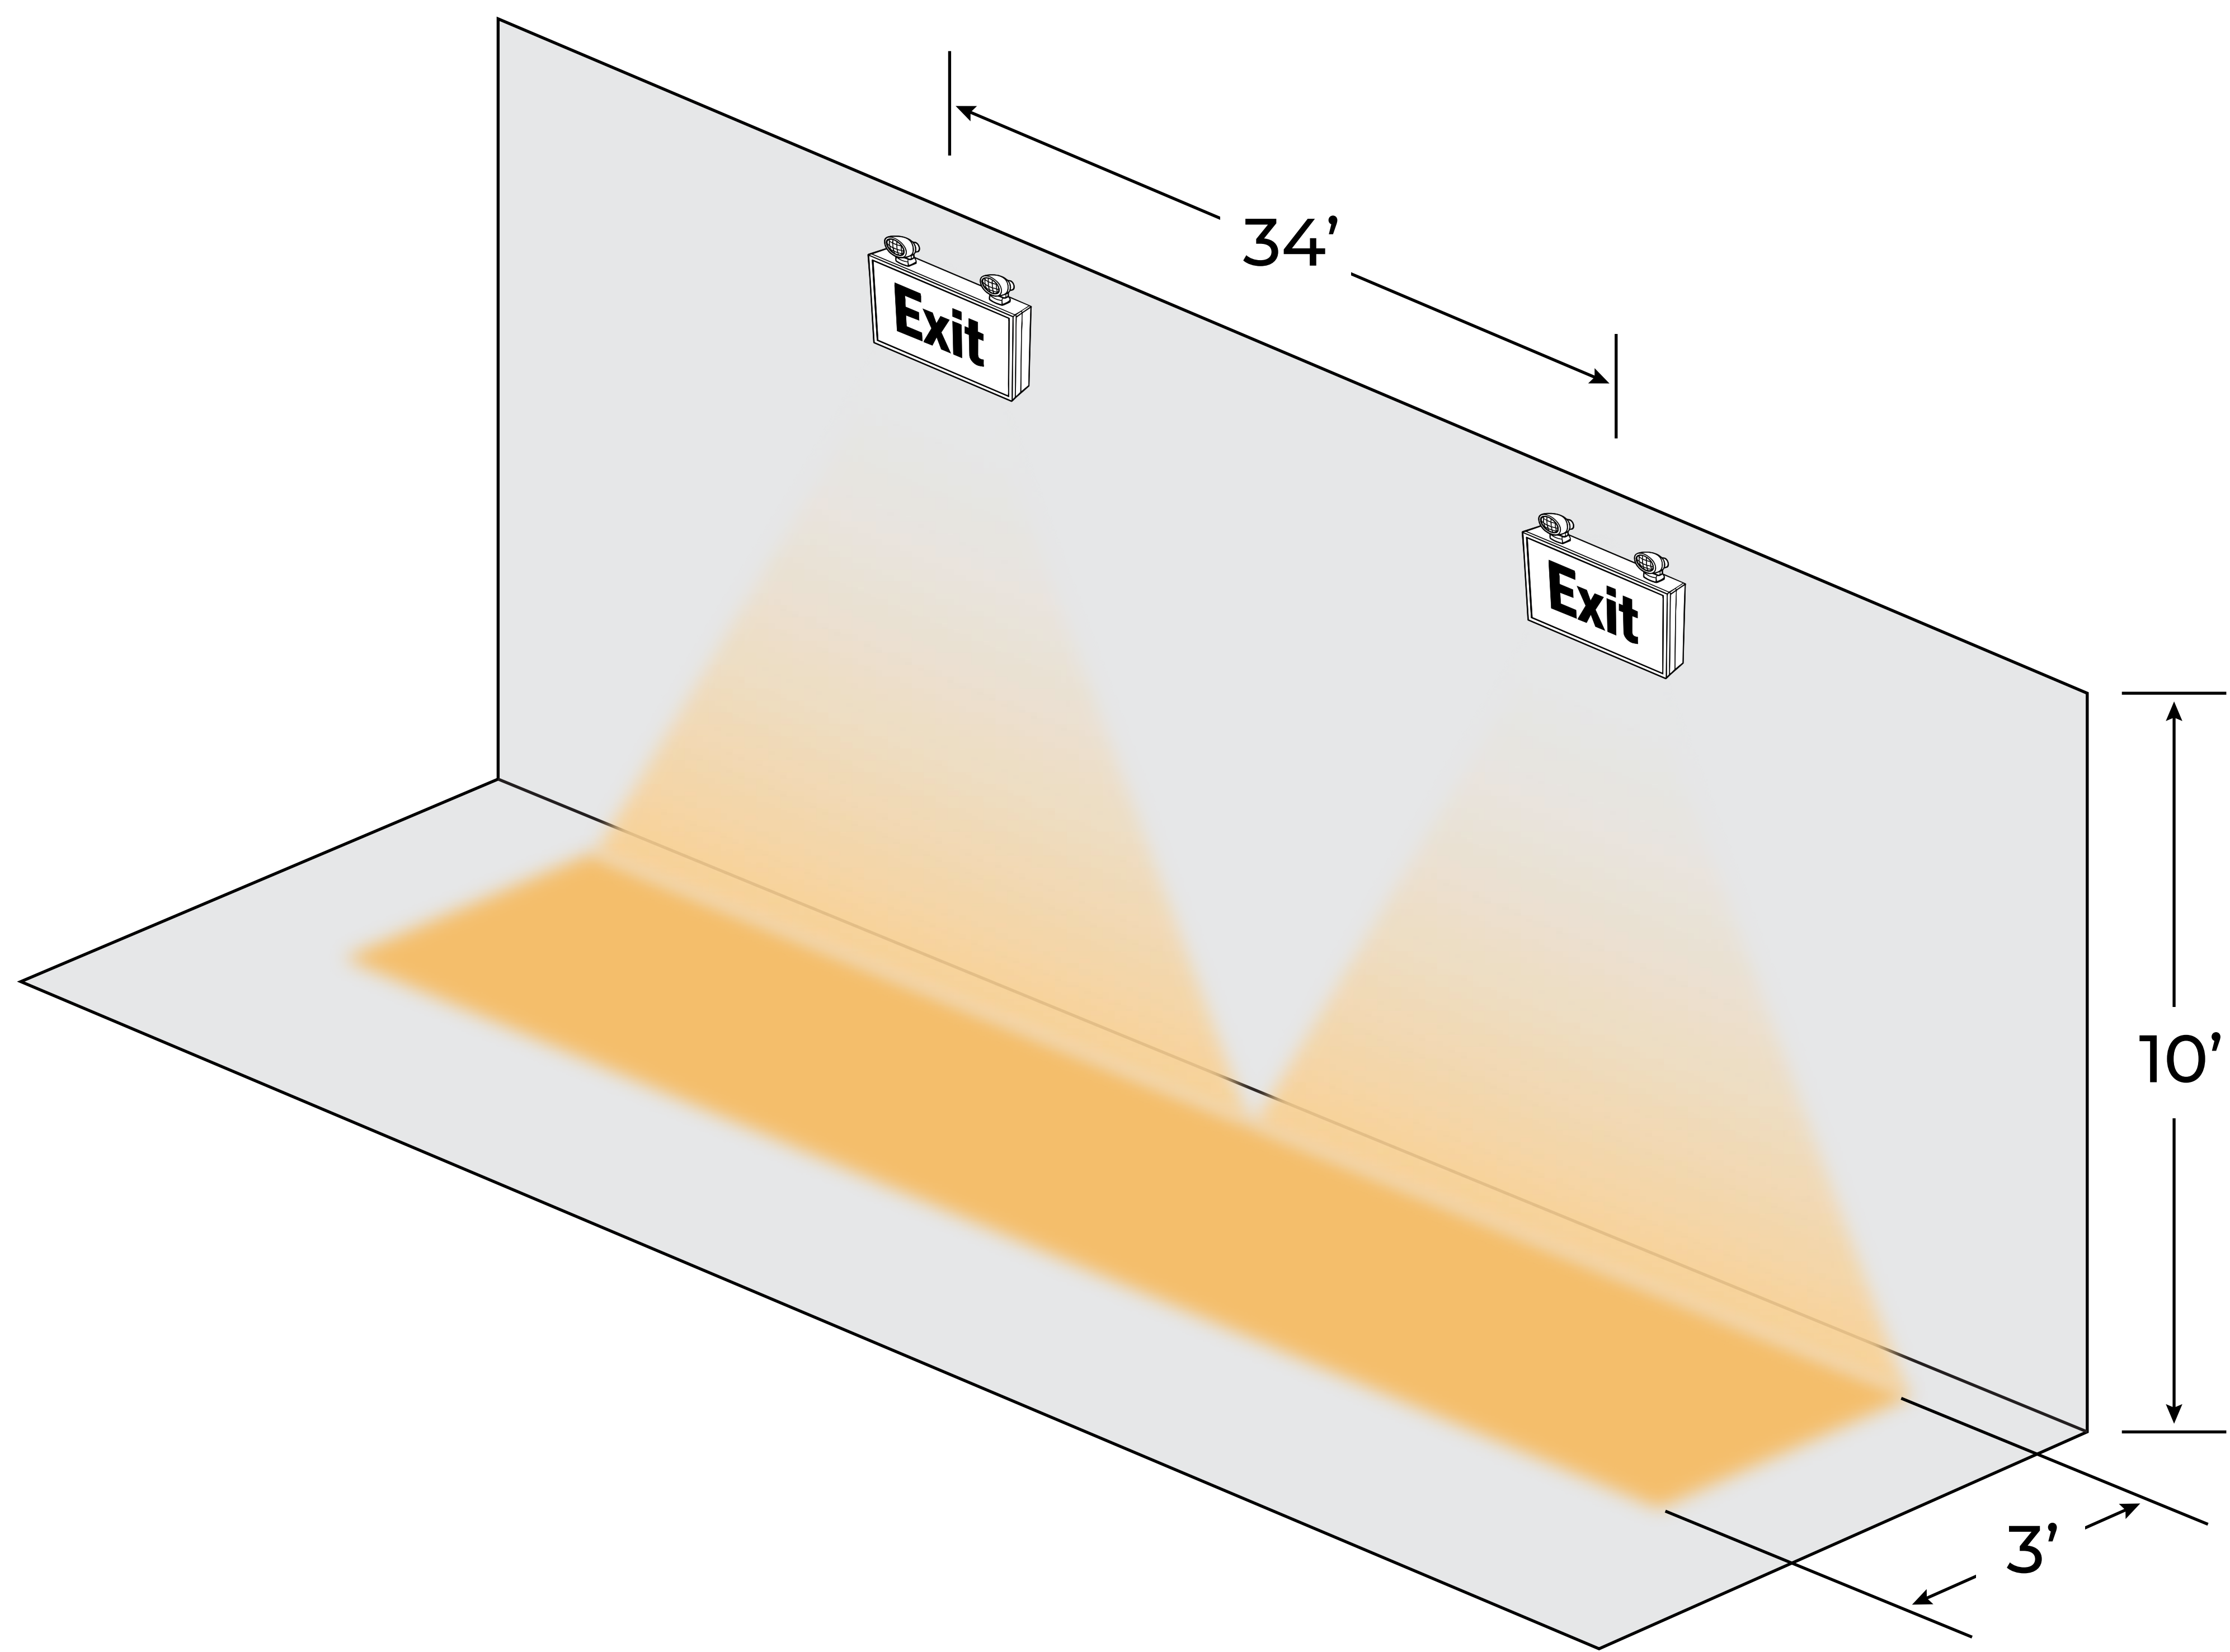

3' WIDE PATH

6' WIDE PATH

7.5' HEIGHT

10' HEIGHT

RXEL40-1