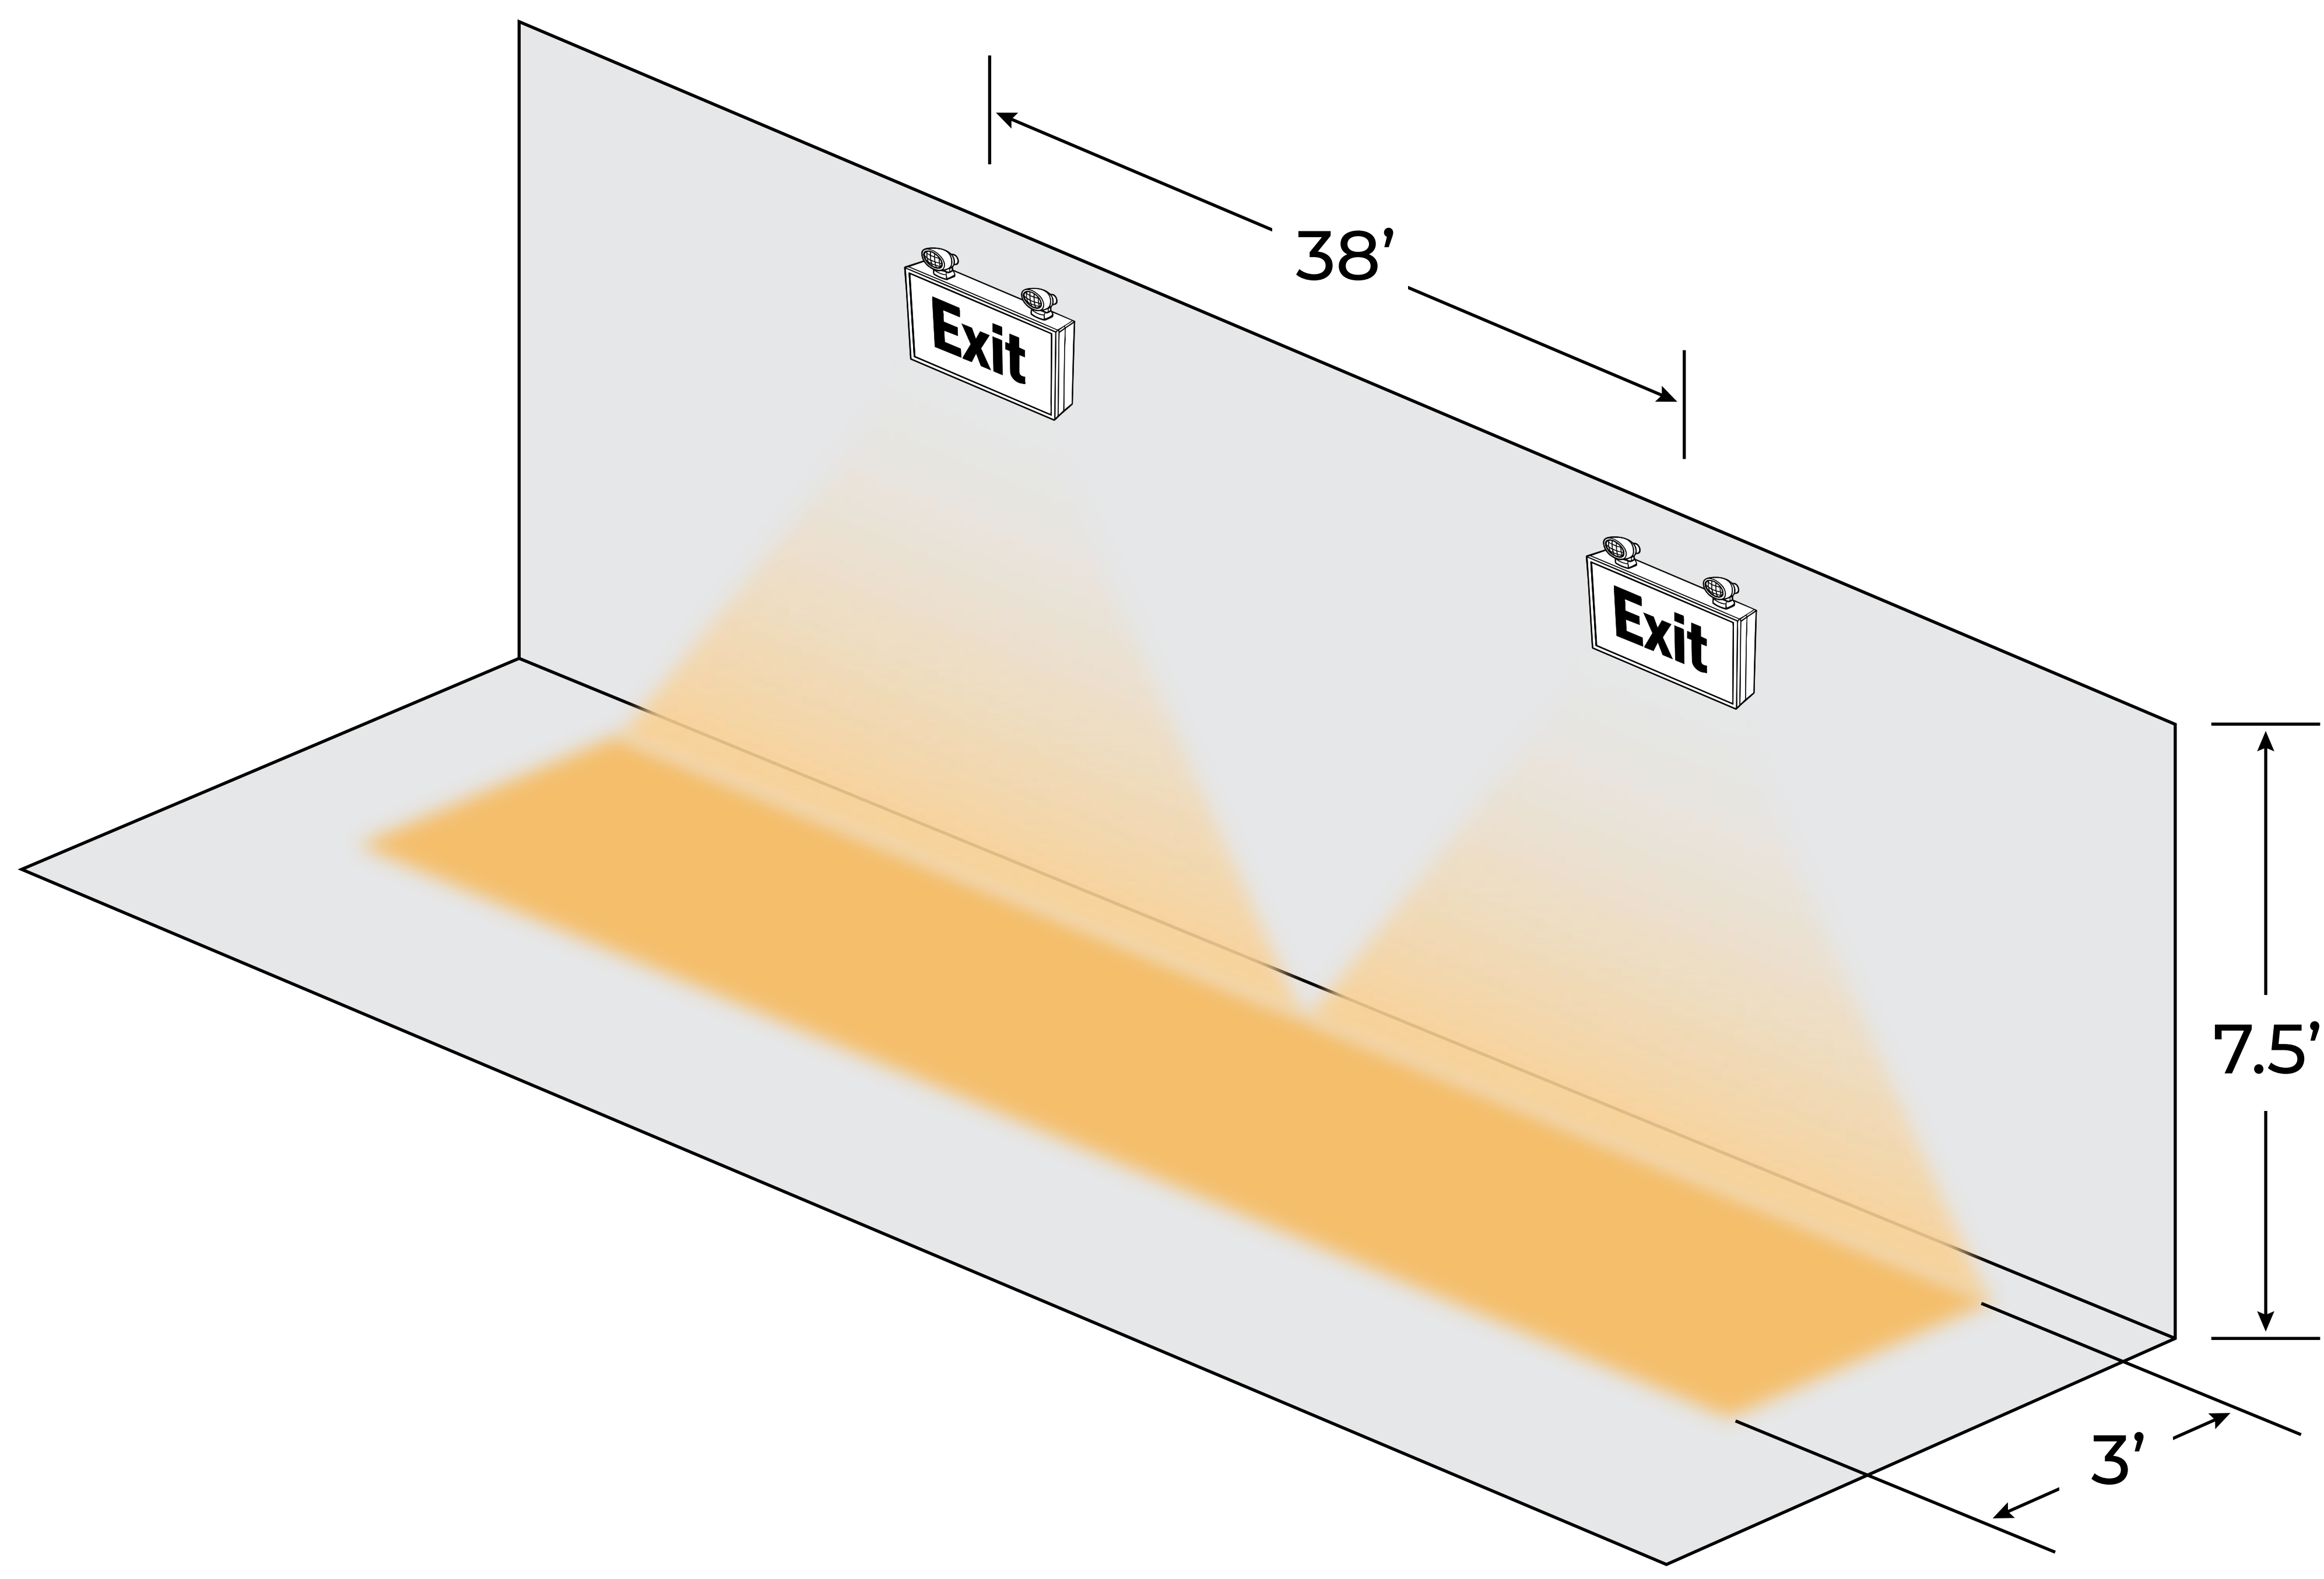

3' WIDE PATH

6' WIDE PATH

7.5' HEIGHT

10' HEIGHT

RXEL40-1