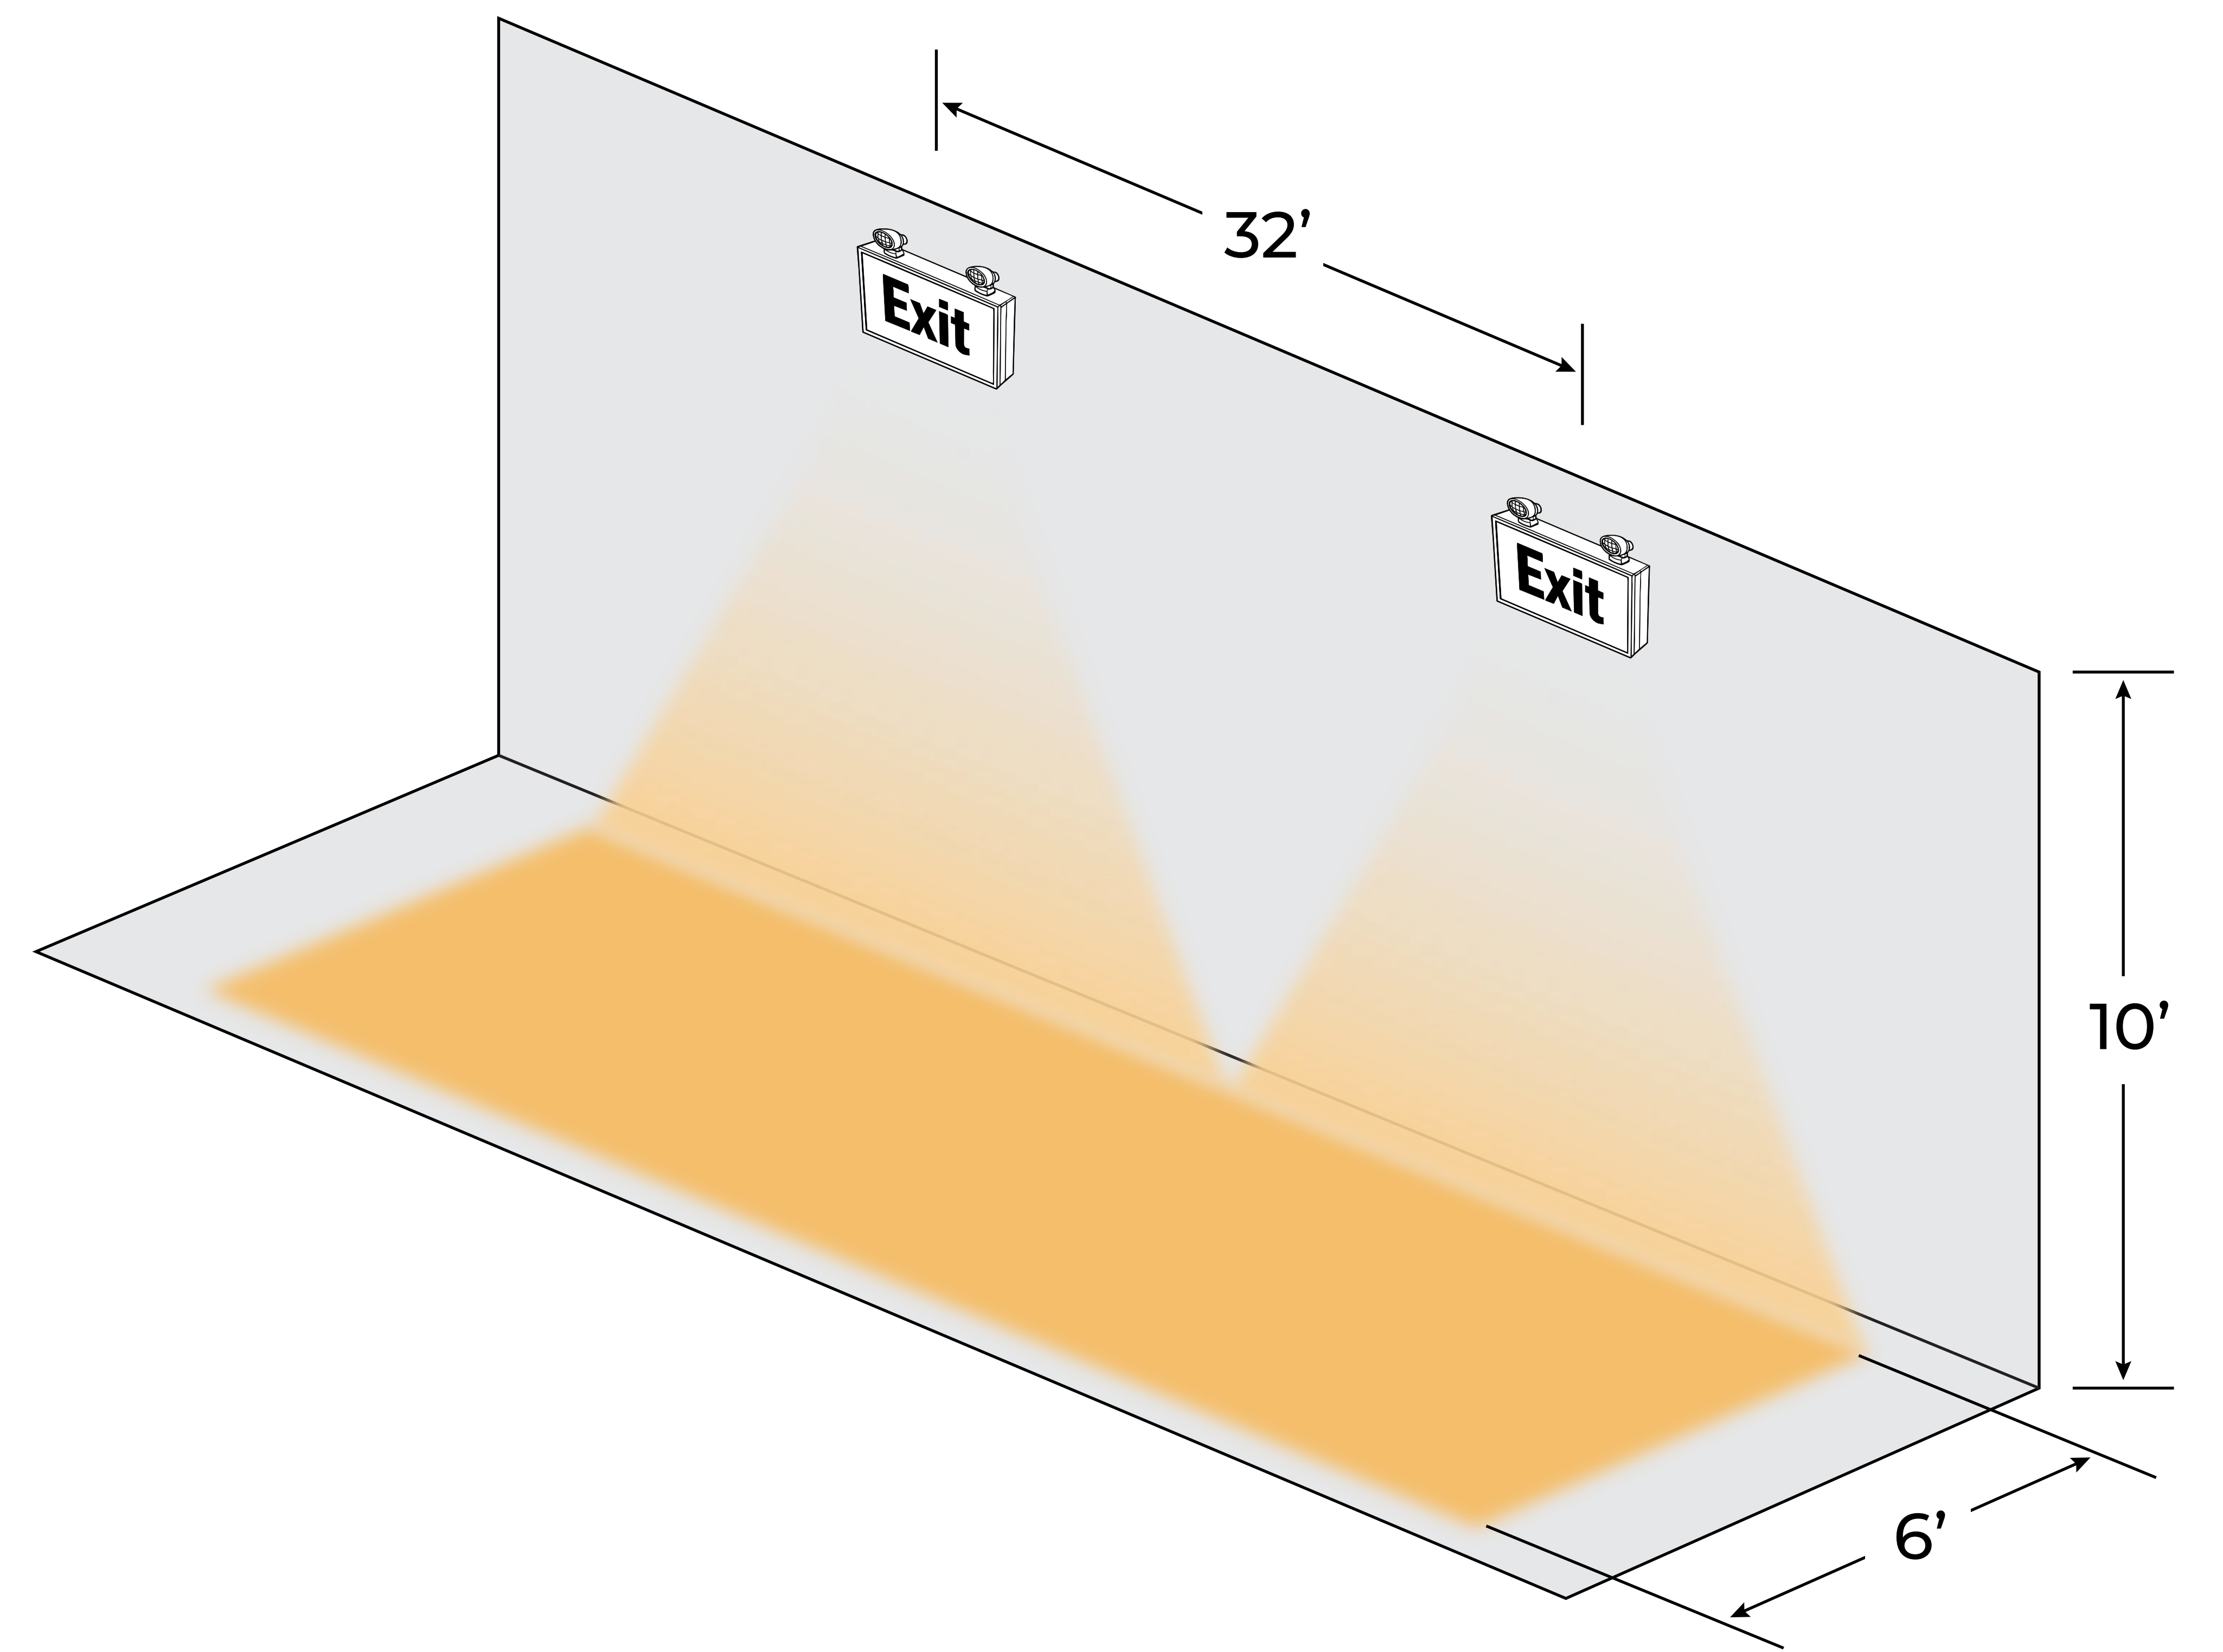

3' WIDE PATH

6' WIDE PATH

7.5' HEIGHT

10' HEIGHT

RXEL40-1