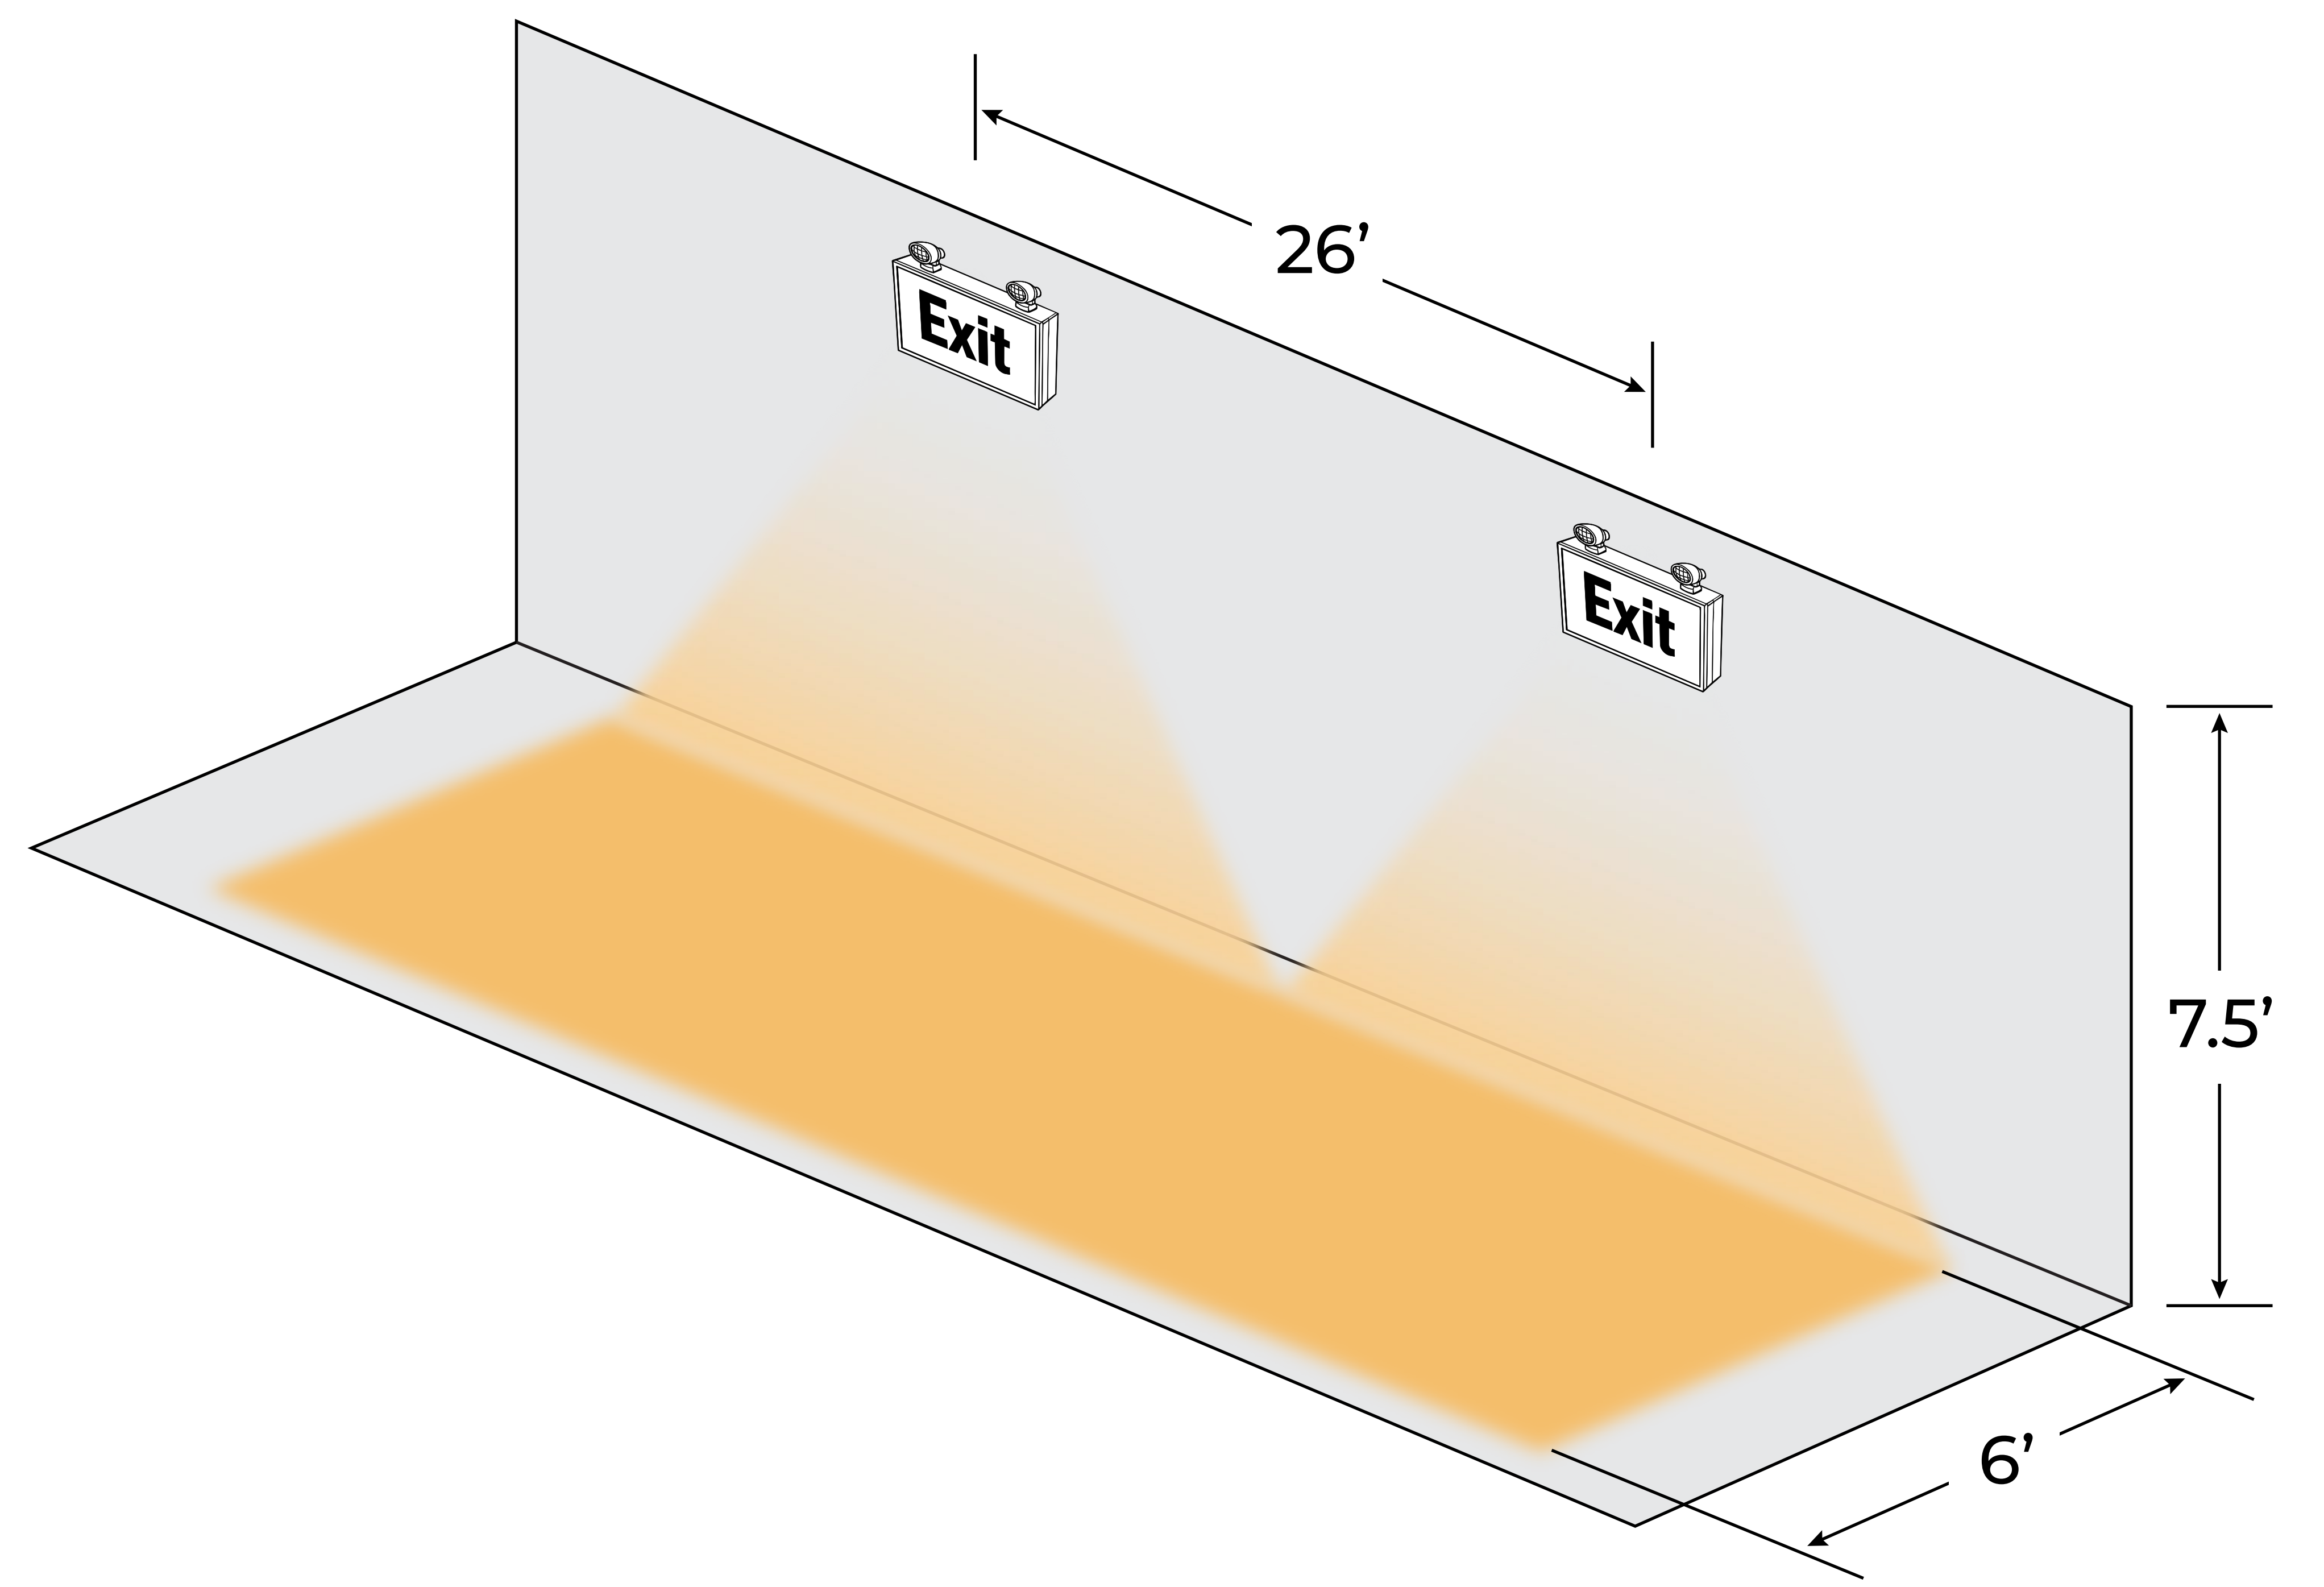

3' WIDE PATH

6' WIDE PATH

7.5' HEIGHT

10' HEIGHT

RXEL41