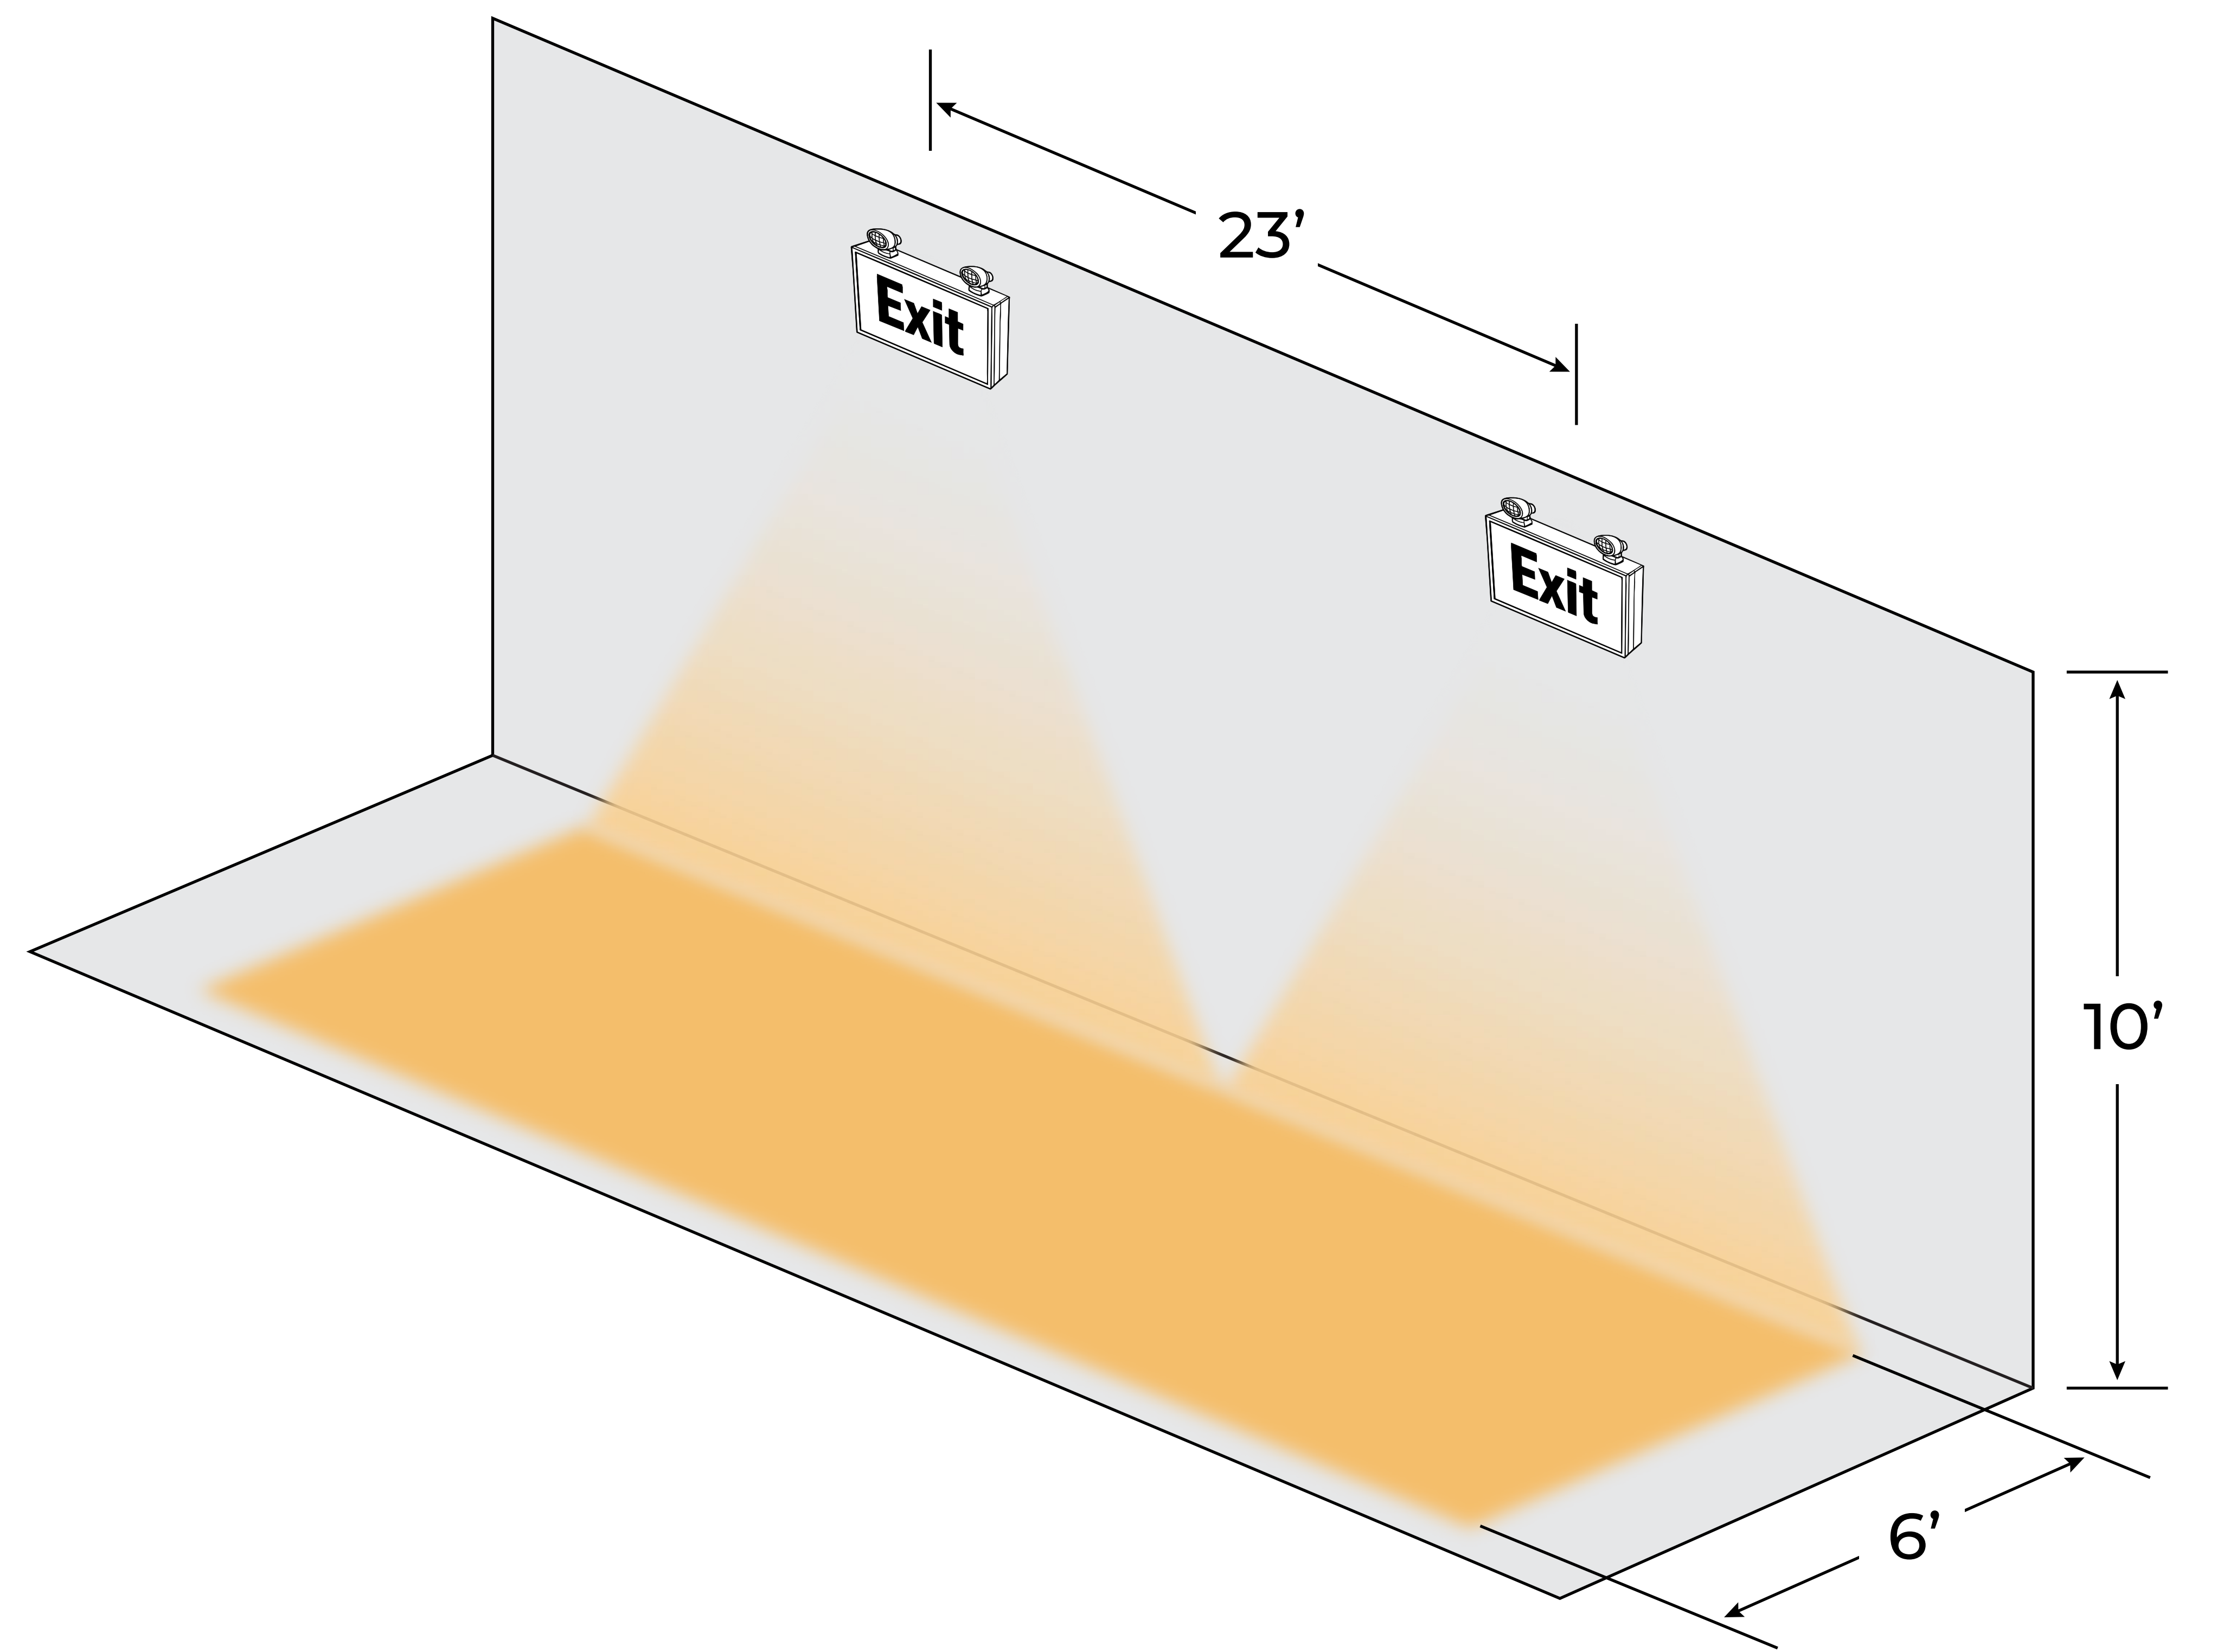

3' WIDE PATH

6' WIDE PATH

7.5' HEIGHT

10' HEIGHT

RXEL41