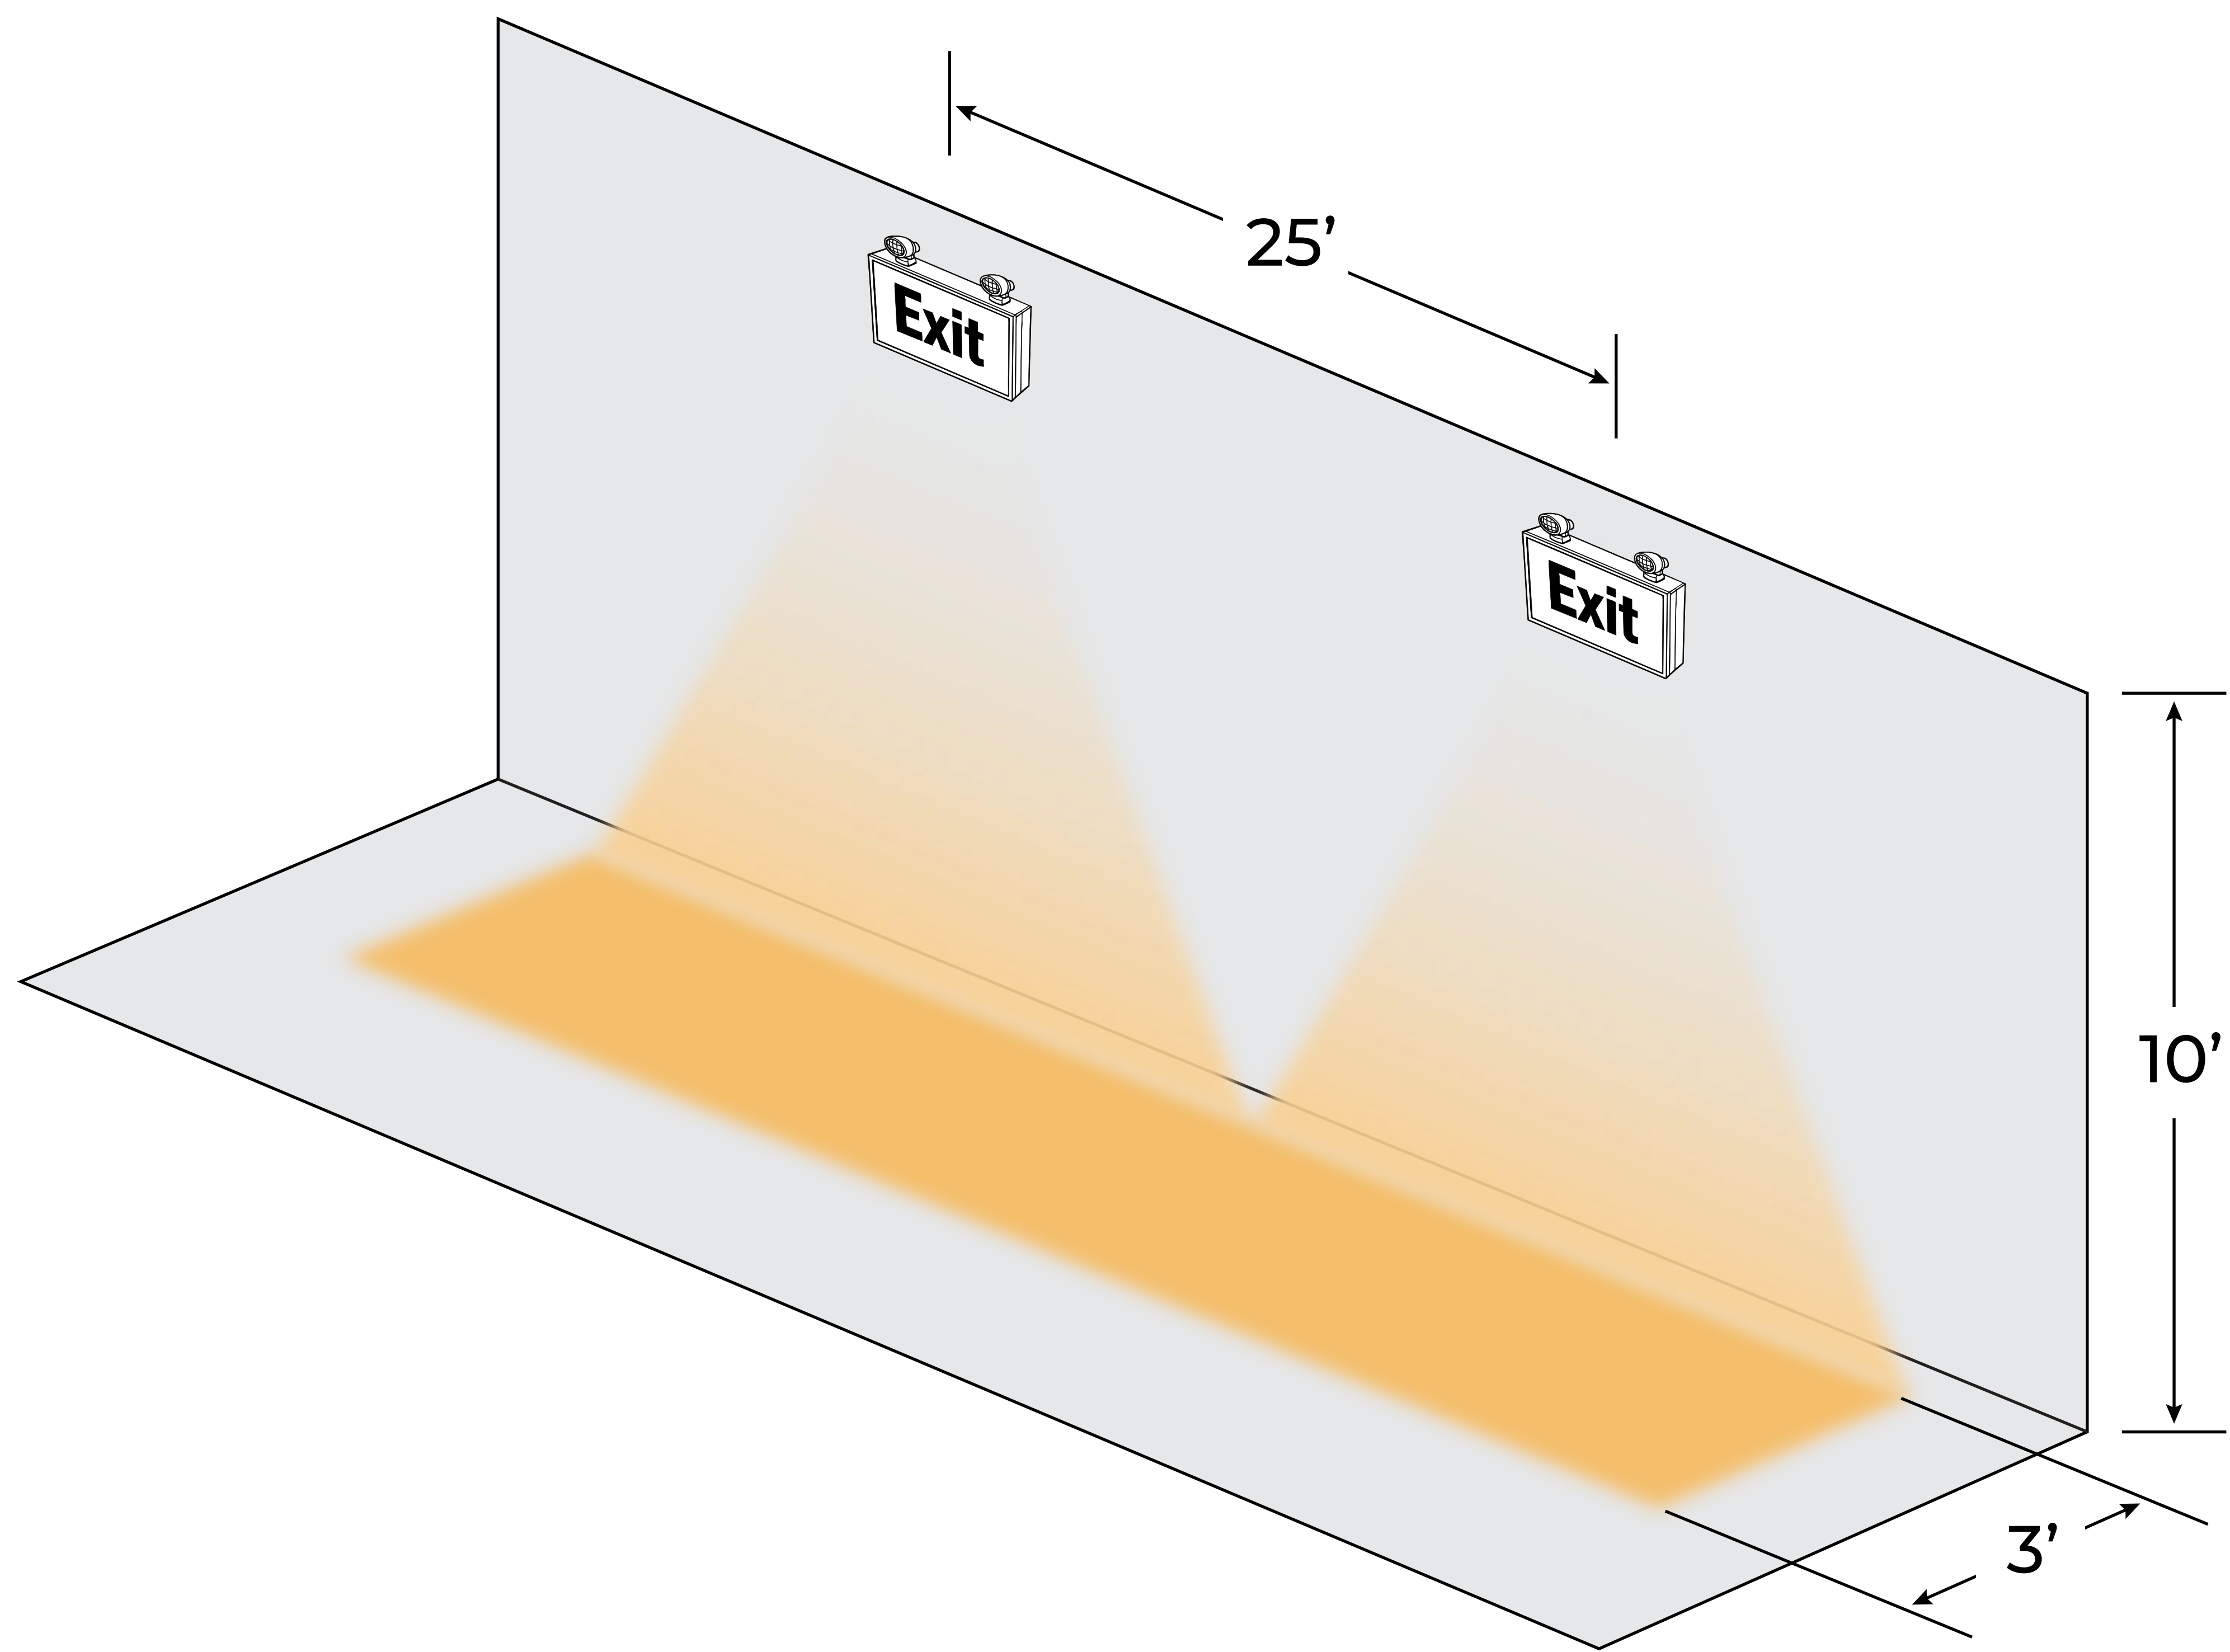

3' WIDE PATH

6' WIDE PATH

7.5' HEIGHT

10' HEIGHT

RXEL41