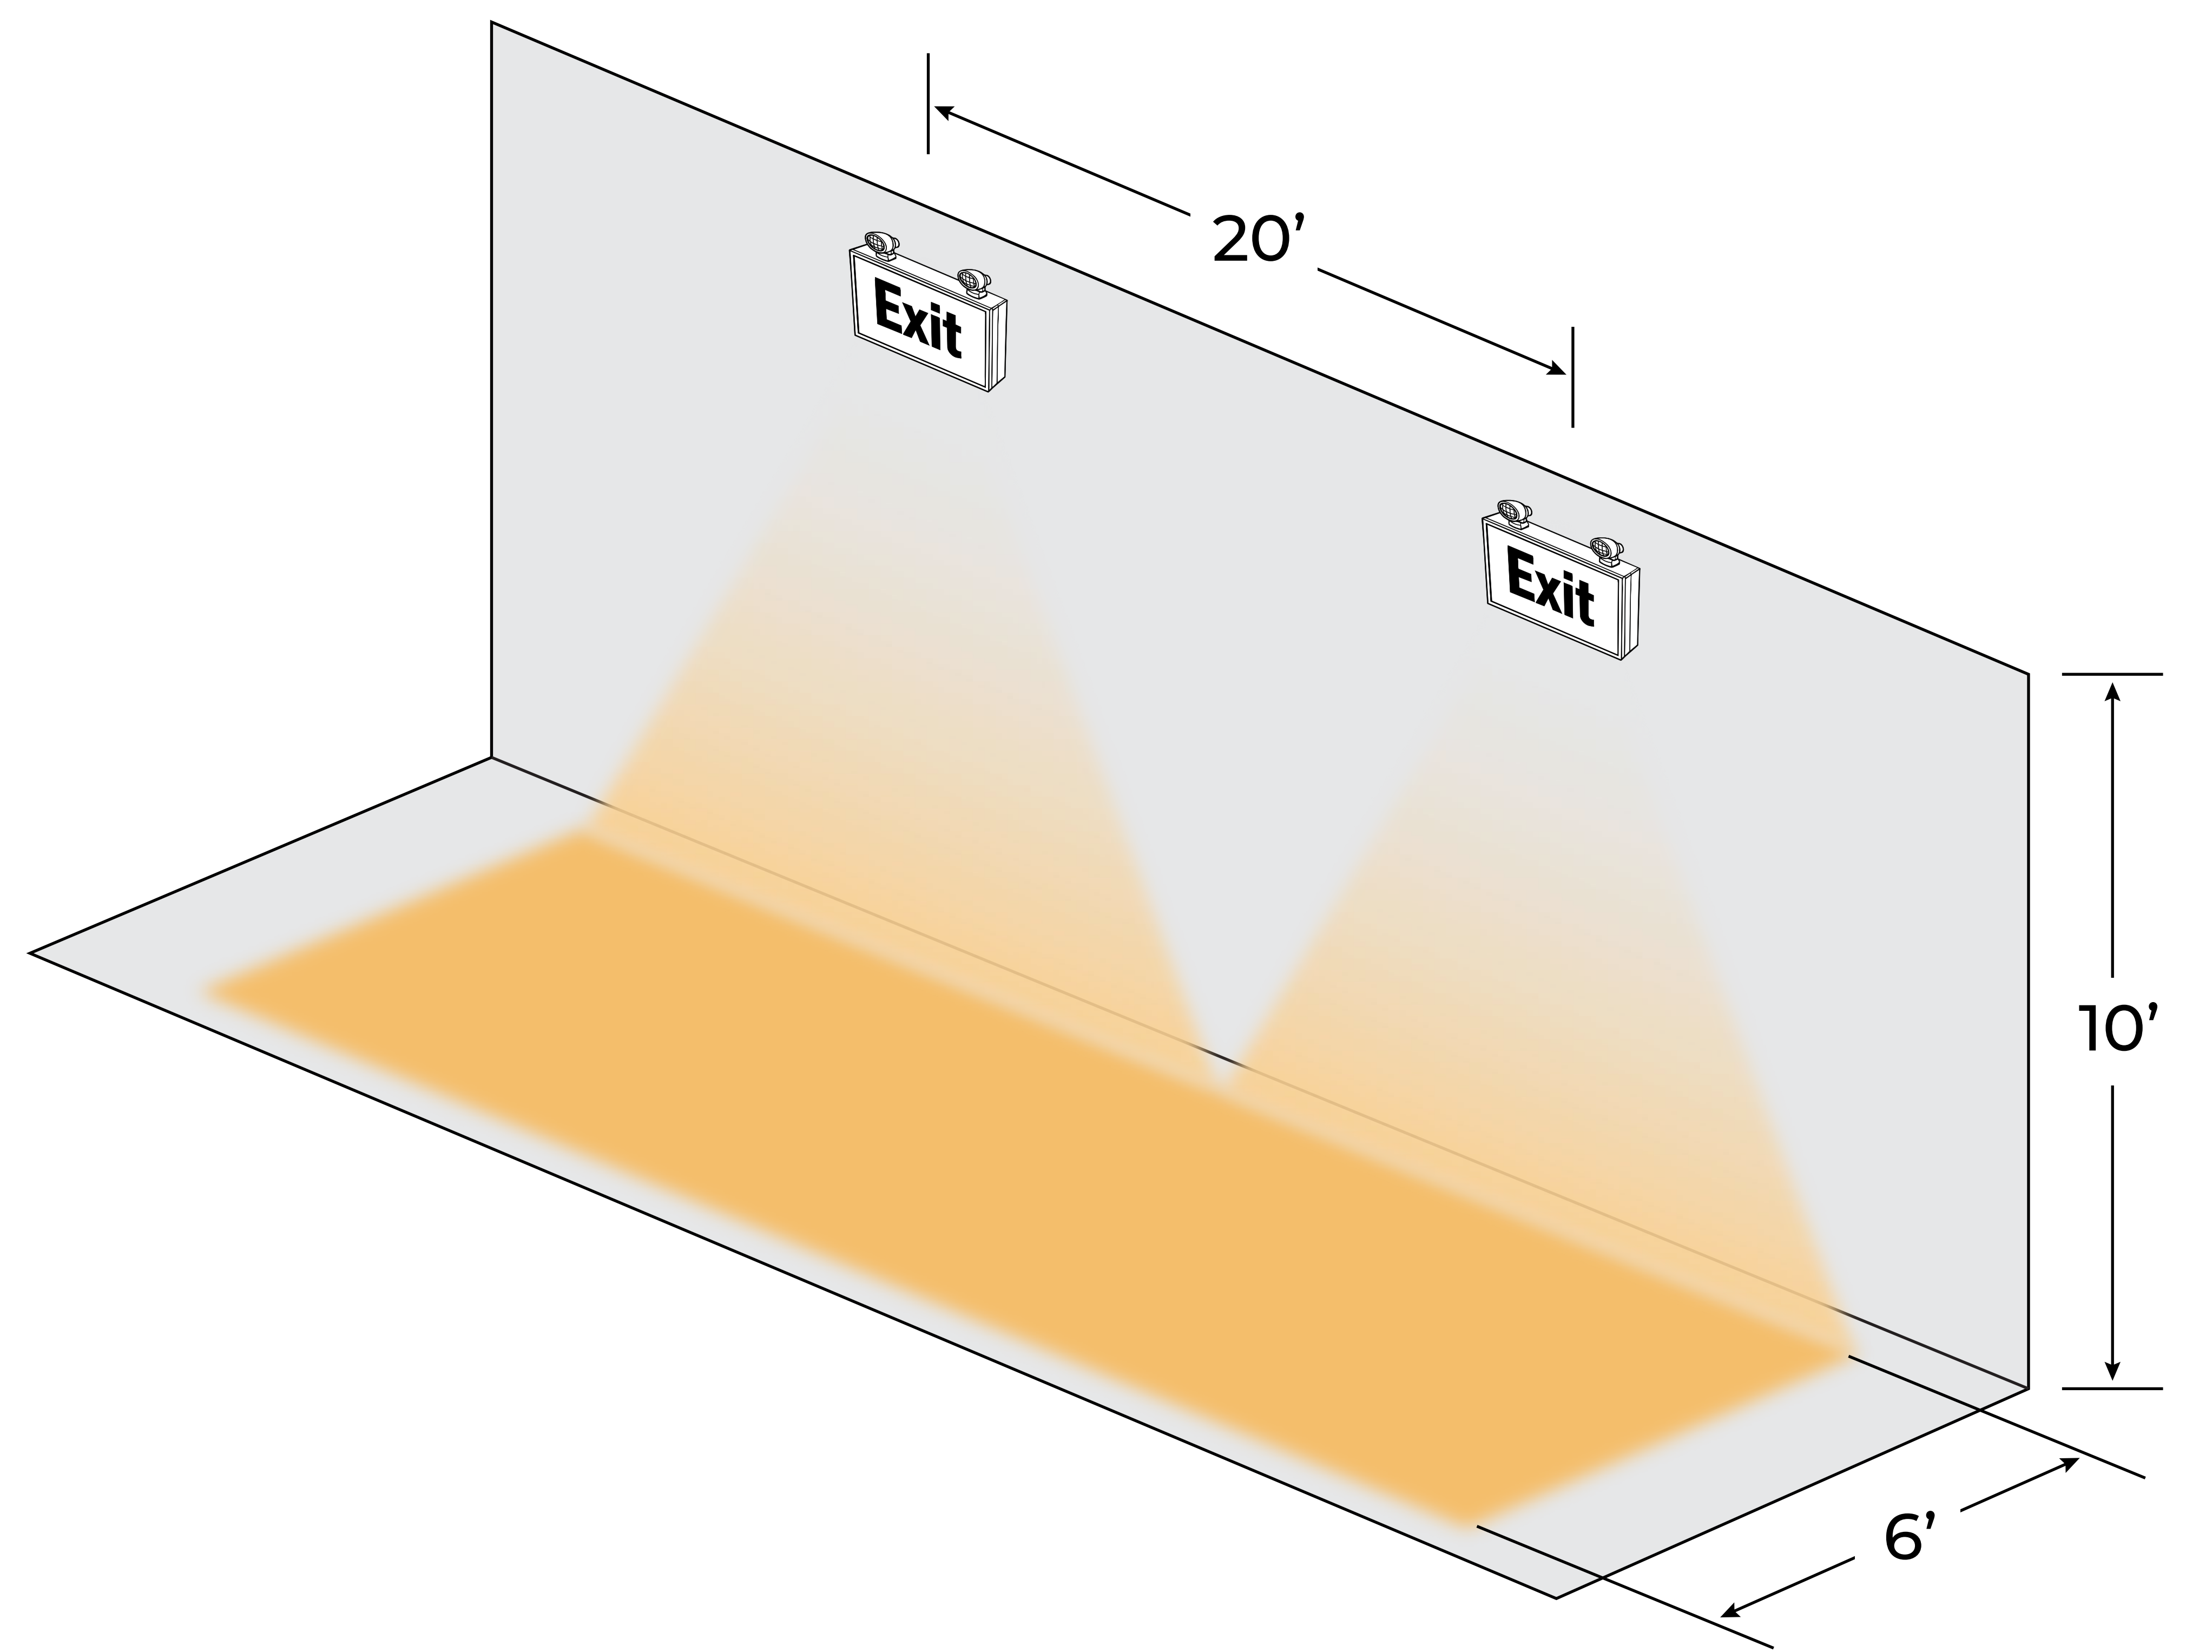

3' WIDE PATH

6' WIDE PATH

7.5' HEIGHT

10' HEIGHT

RXEL42-SD