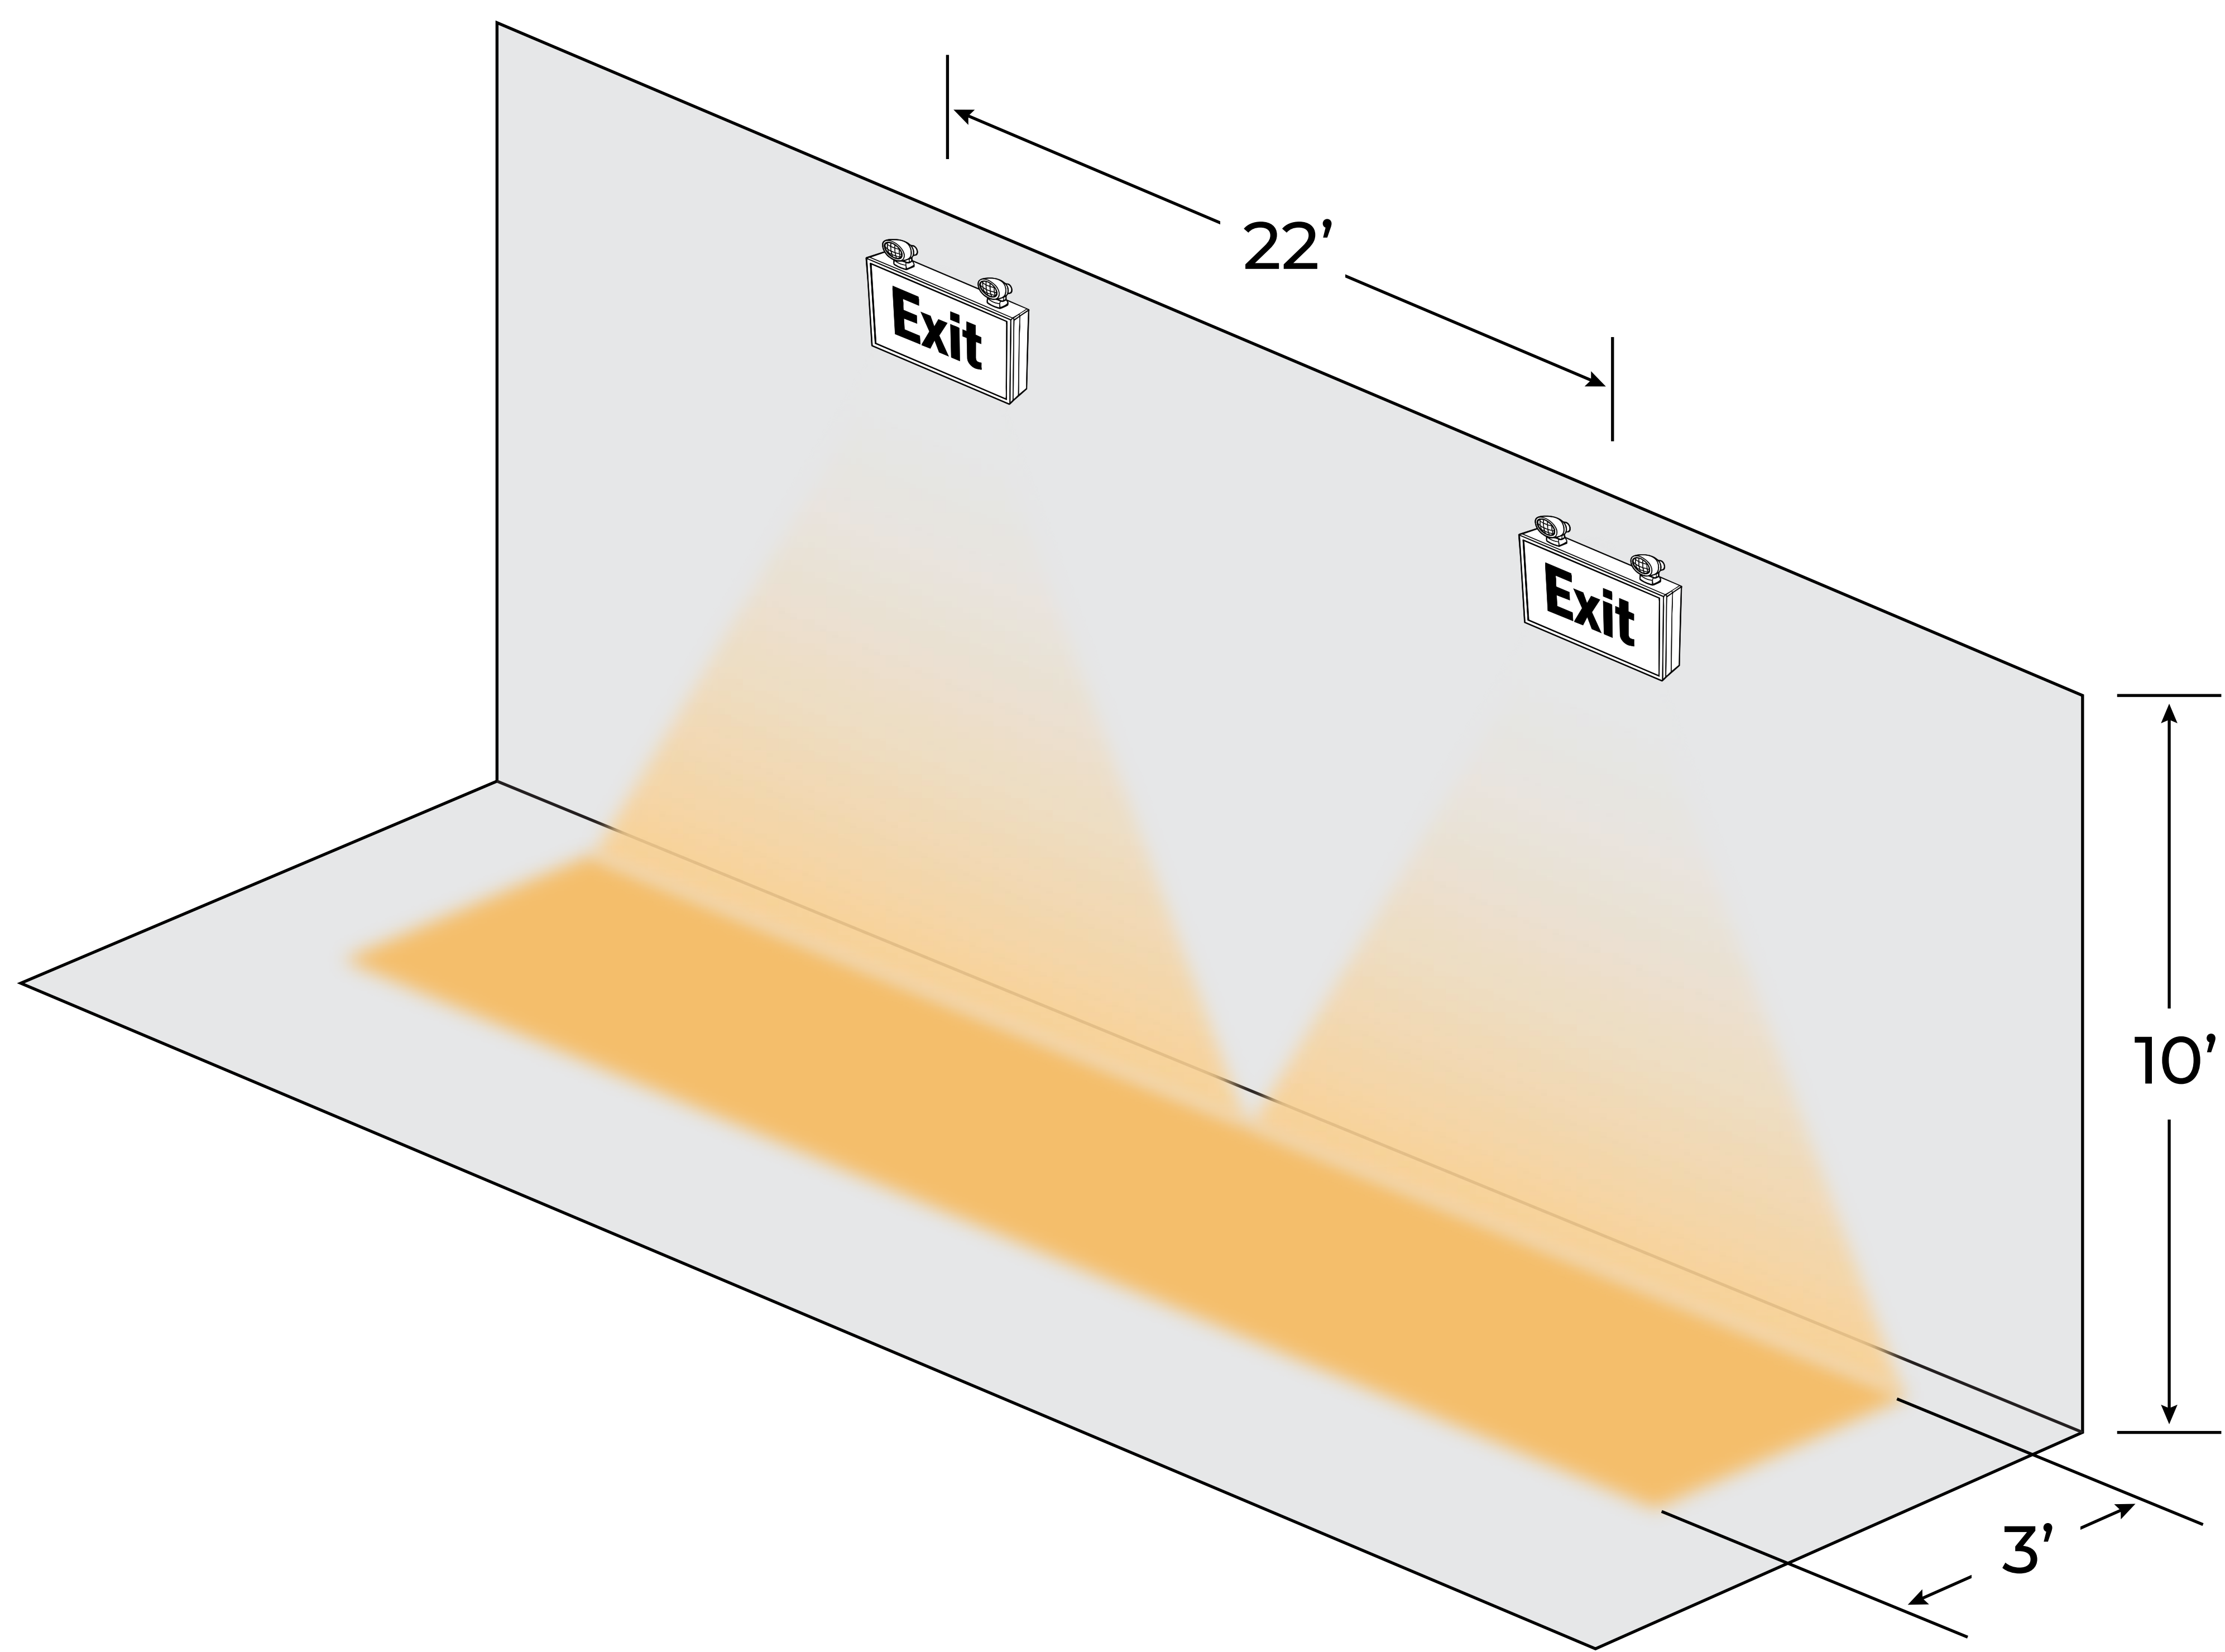

3' WIDE PATH

6' WIDE PATH

7.5' HEIGHT

10' HEIGHT

RXEL42-SD