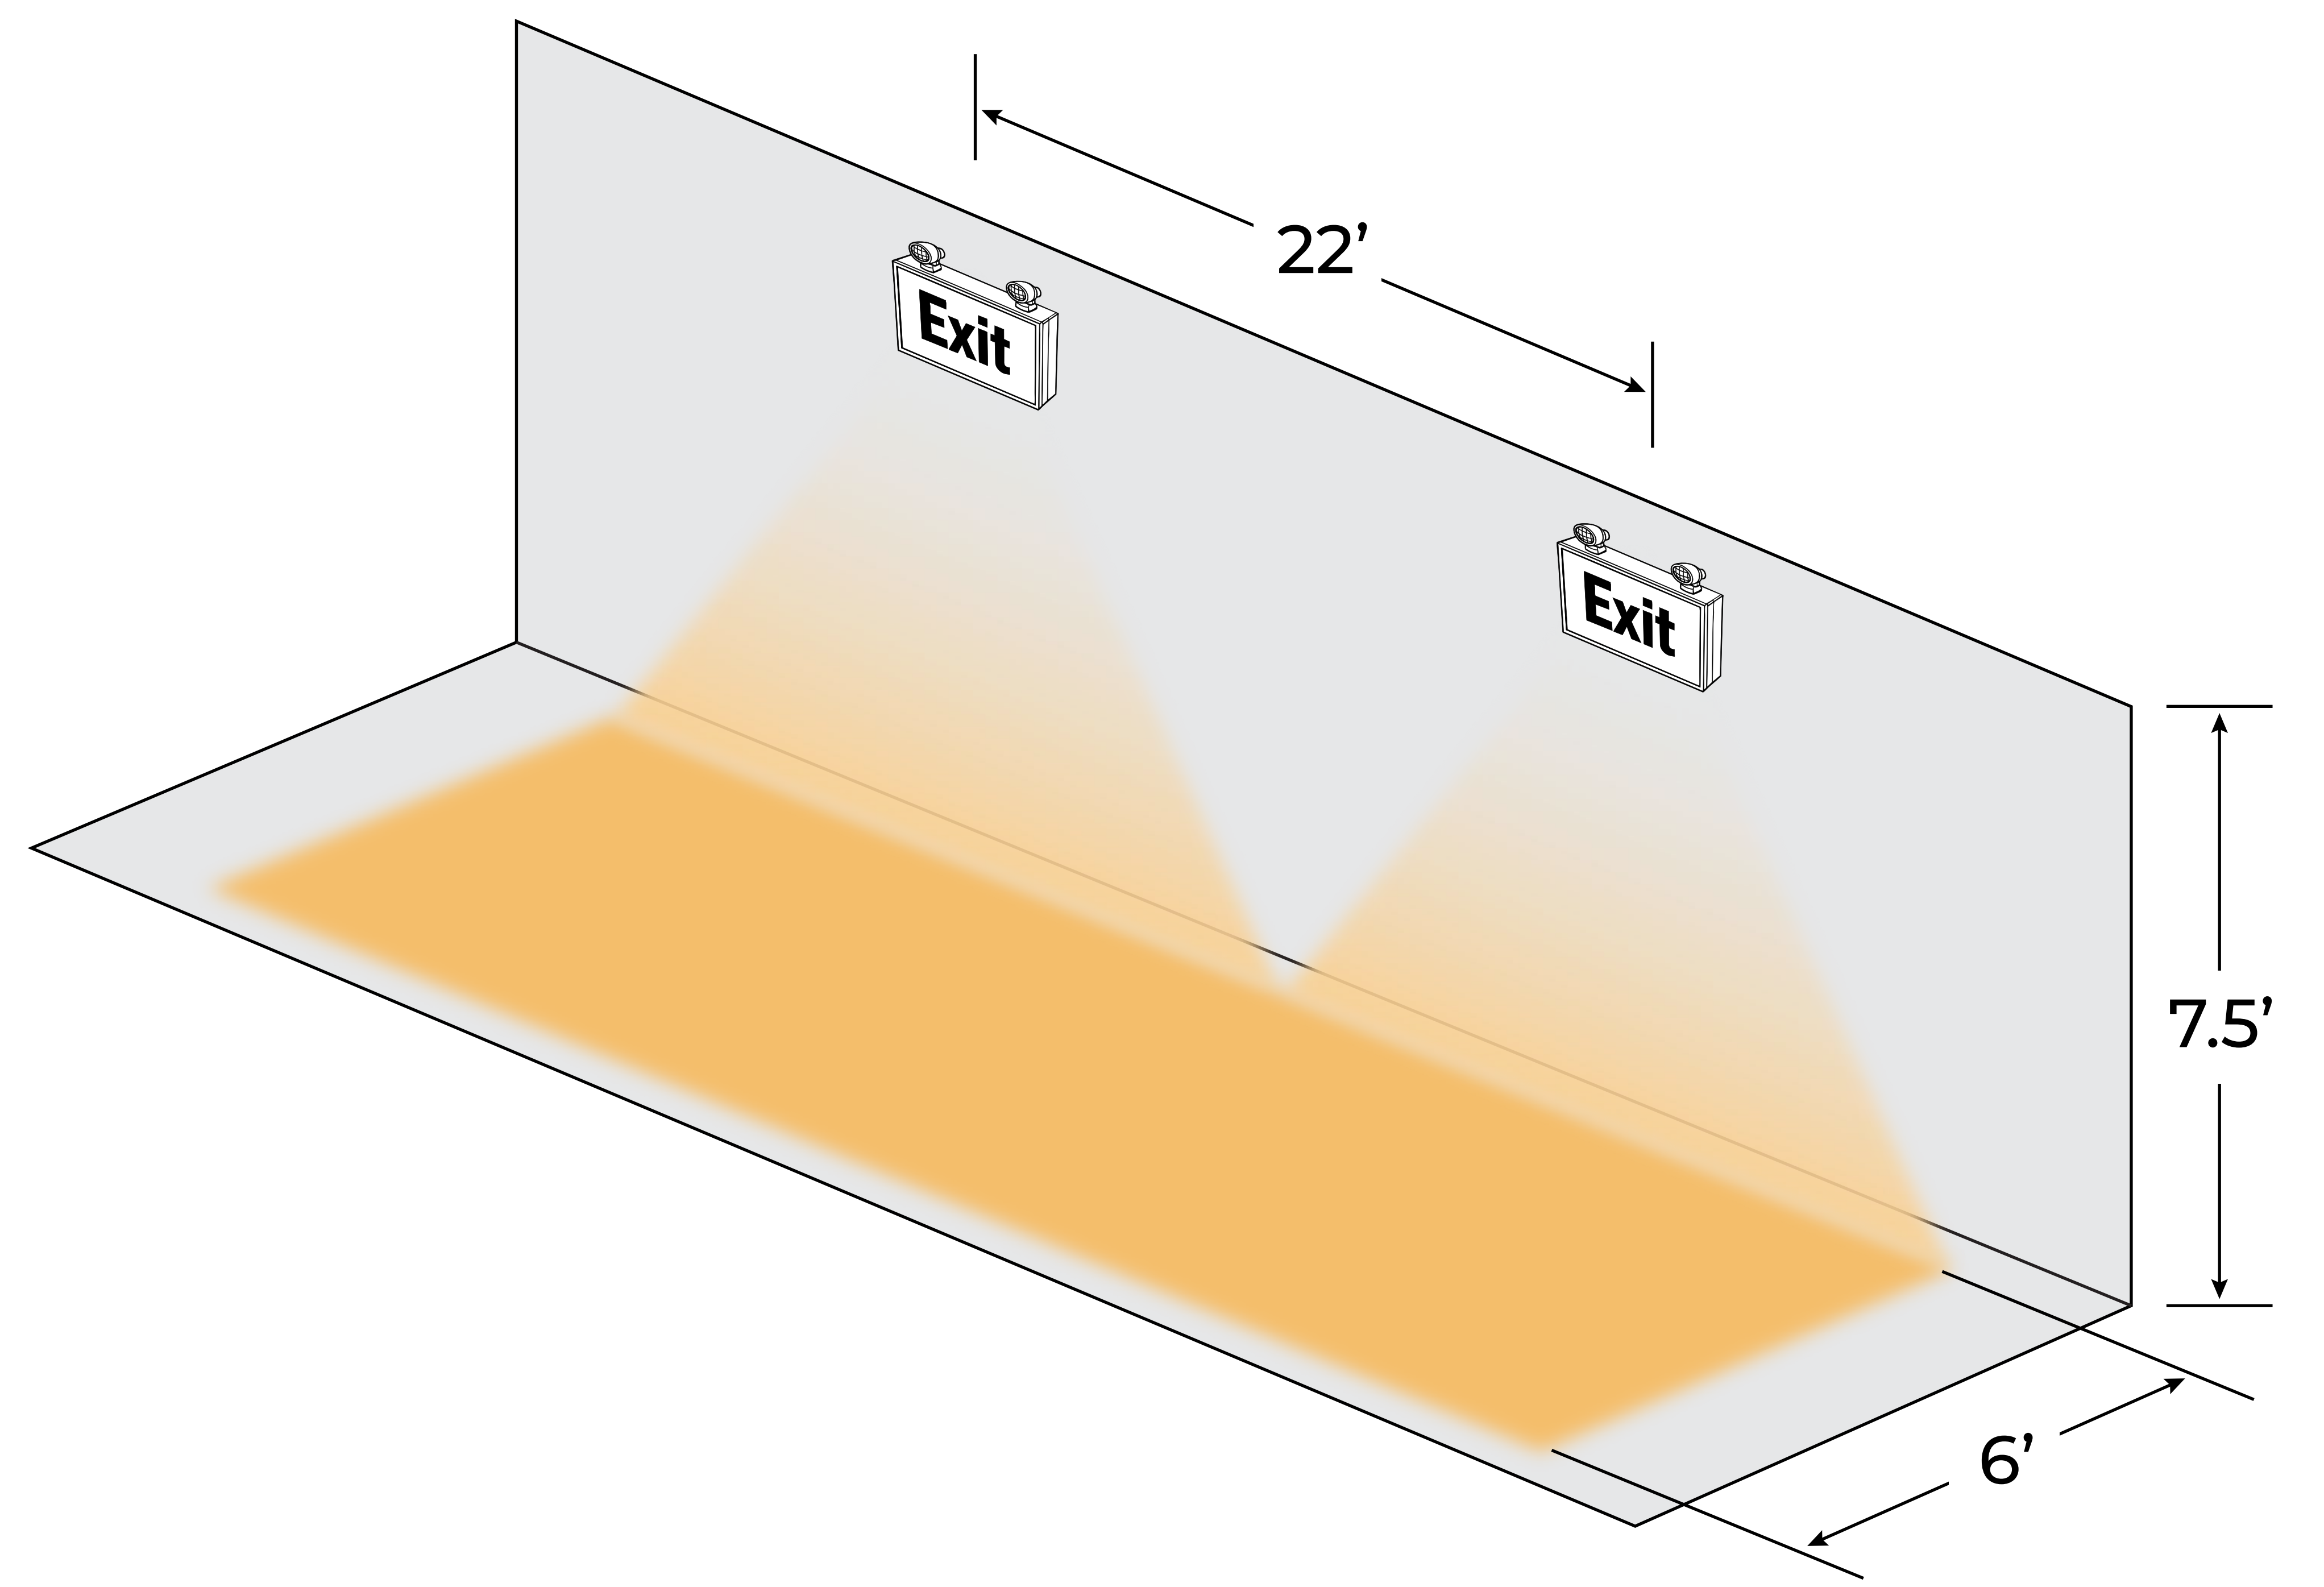

3' WIDE PATH

6' WIDE PATH

7.5' HEIGHT

10' HEIGHT

RXEL42-SD