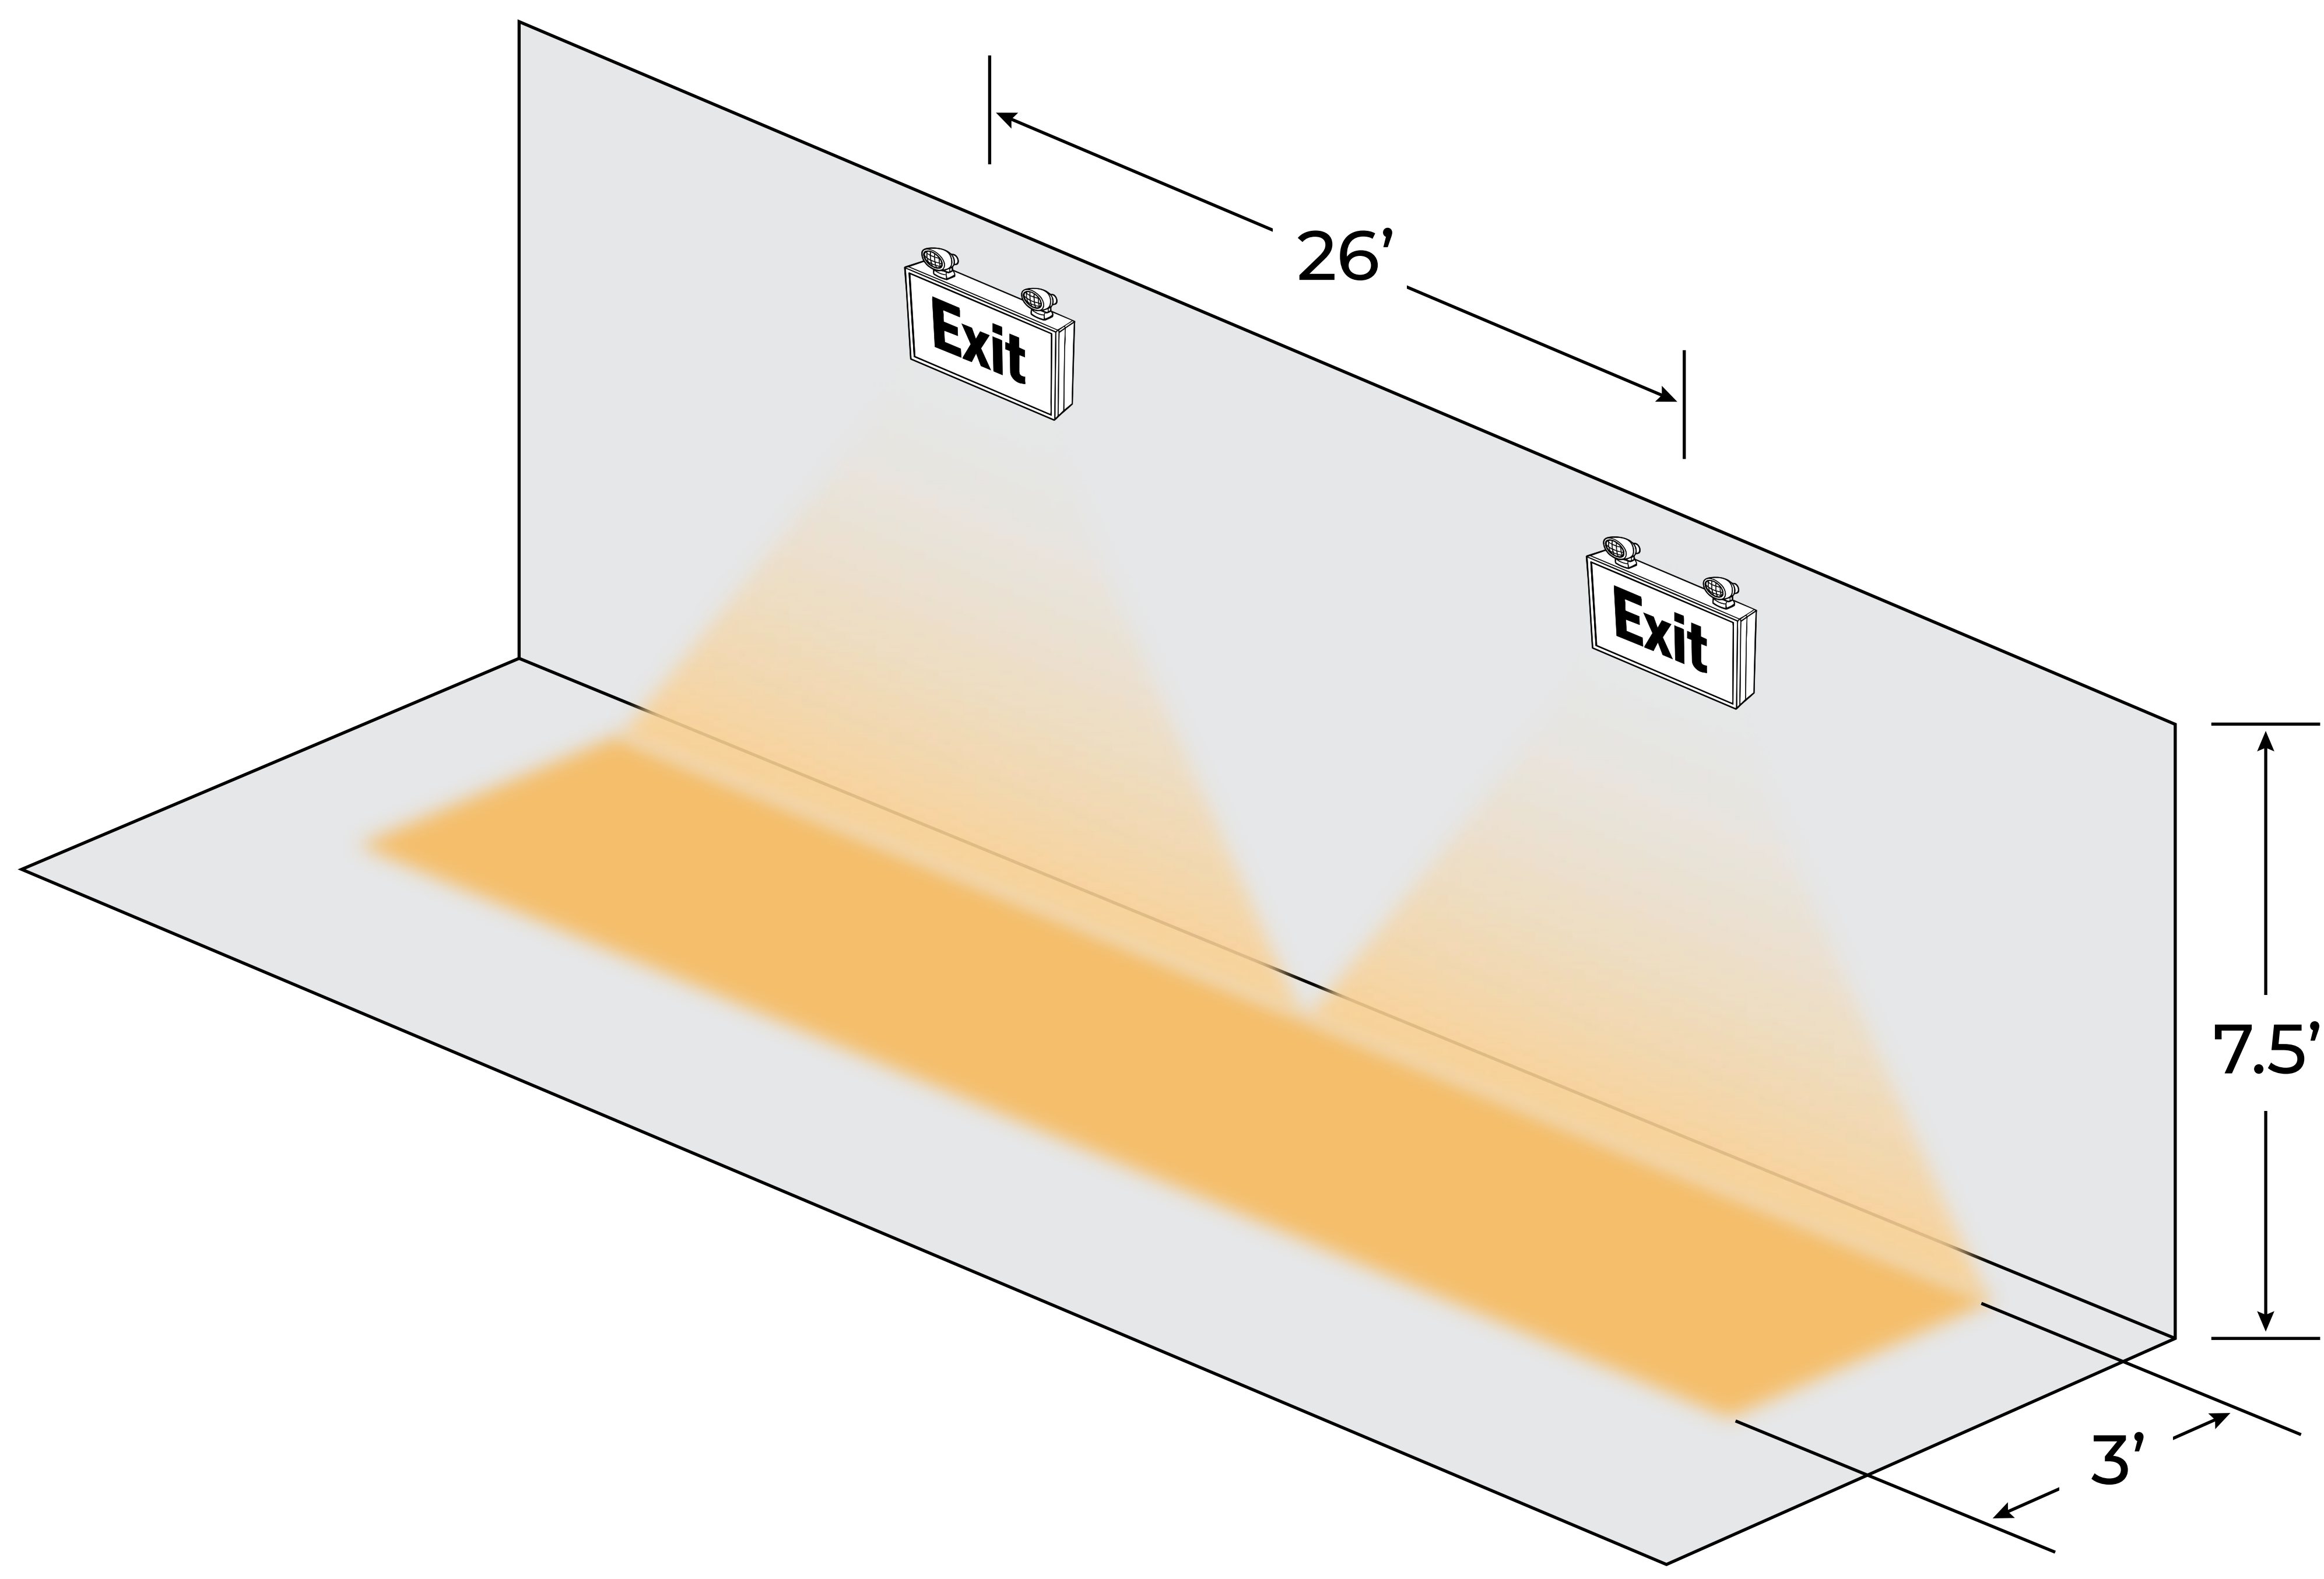

3' WIDE PATH

6' WIDE PATH

7.5' HEIGHT

10' HEIGHT

RXEL42-SD