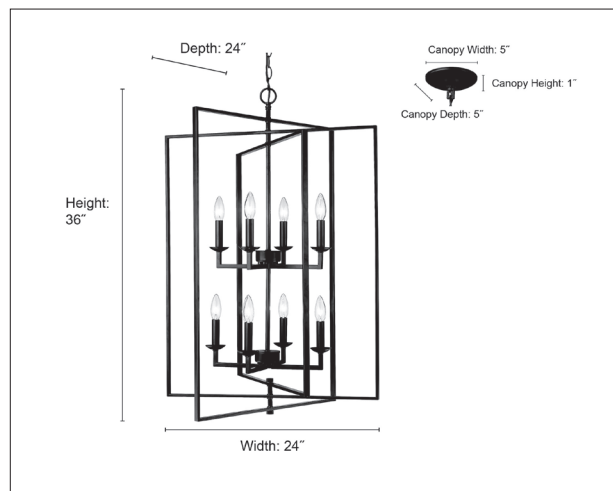

3248-MB

Millennium Lighting
105 Declaration Drive
McDonough, GA 30253
www.millenniumlighting.com