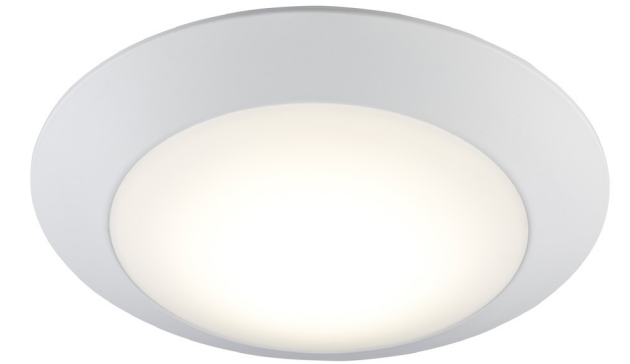

H. 8531WH-9-5CCT