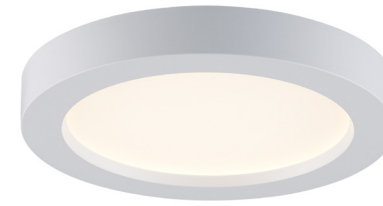

D. 8532WH-5-3K