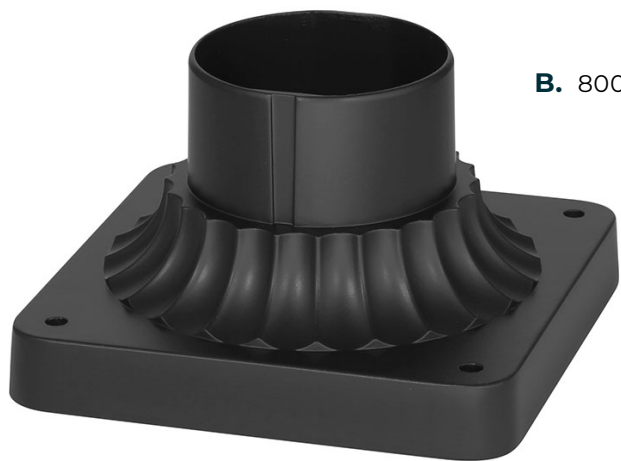

A. 18102-CH

B. 18103-CH

ITEM	TYPE	LOCATION	BULB WATTAGE	DIMENSION	CANOPY / BACKPLATE	WIRE / CHAIN
A. 18102-CH	Vanity	Damp	2-60W Med. Base	15.25"W x 8"H x 8.25"Ext.	5.13"Dia. x .75"D	
B. 18103-CH	Vanity	Damp	2-60W Med. Base	24"W x 8"H x 8.25"Ext.	5.13"Dia. x .75"D	

All fixtures are dimmable.

Outdoor Accessories

Powder Coated Black Finish

A. 80011-PBK

B. 80010-PBK

ITEM	TYPE	LOCATION	BULB WATTAGE	DIMENSION	CANOPY / BACKPLATE	WIRE / CHAIN
A. 80011-PBK	Post Mount Accessory	Wet		3" Dia. x 84"H		
B. 80010-PBK	Pier Mount Accessory	Wet		5.75" Sq. x 3.5"H		