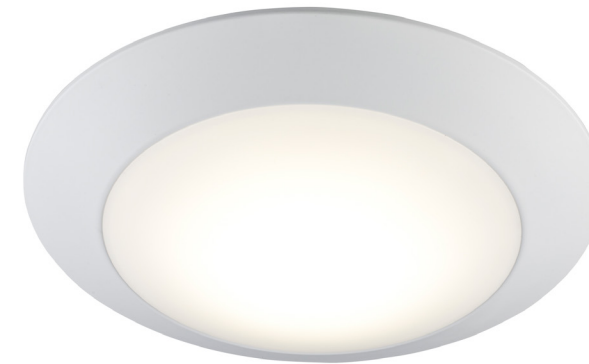

G. 8531WH-9-3K